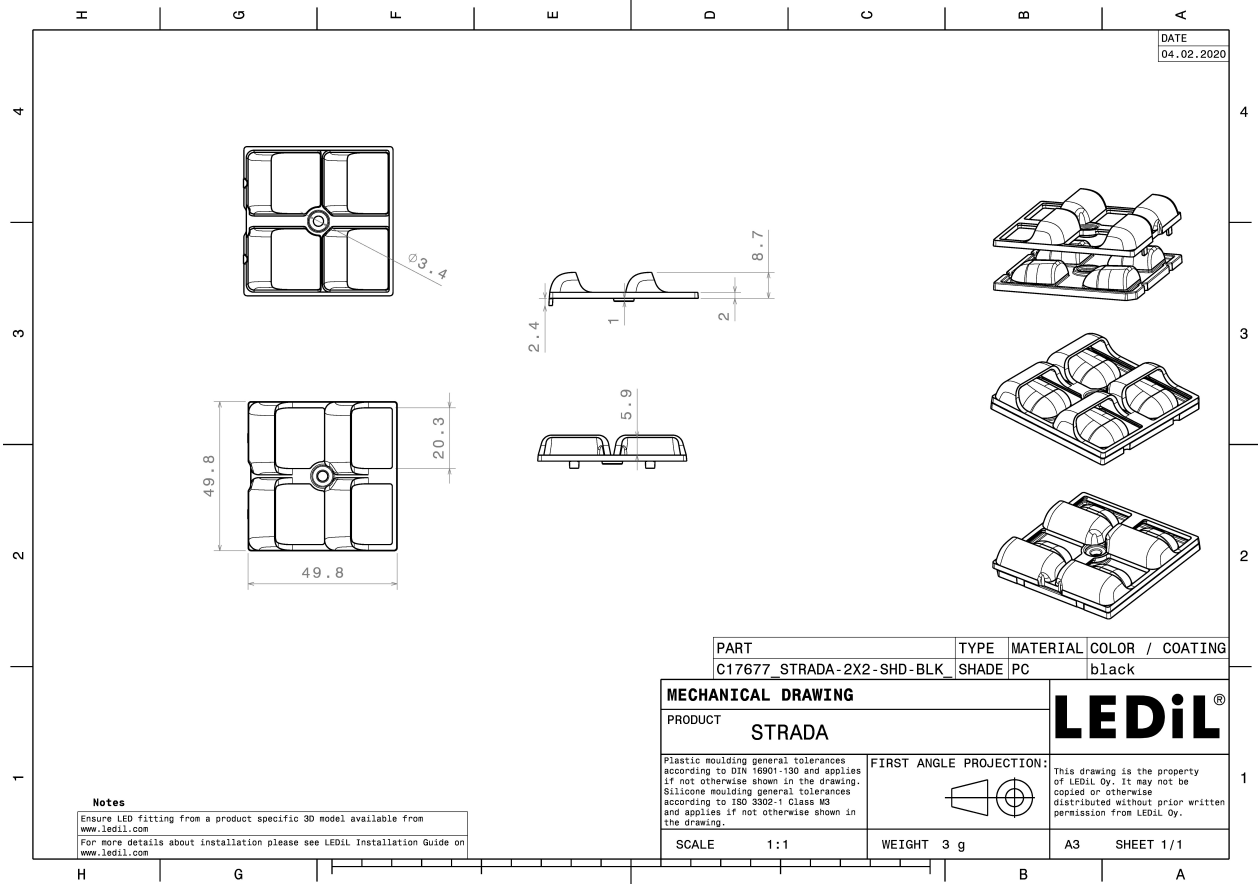

STRADA-2X2-SHD-BLK

Black shade for additional backlight control.

SPECIFICATION:

Dimensions	49.9 x 49.9 mm
Height	11.1 mm
Fastening	screw
ROHS compliant	yes ⓘ

MATERIALS:

Component	Type	Material	Colour	Finish
STRADA-2X2-SHD-BLK	Shade	PC	black	

ORDERING INFORMATION:

Component	Qty in box	MOQ	MPQ	Box weight (kg)
C17677_STRADA-2X2-SHD-BLK » Box size: 310 x 215 x 175 mm	480	160	20	1.9

See also our general installation guide: www.ledil.com/installation_guide