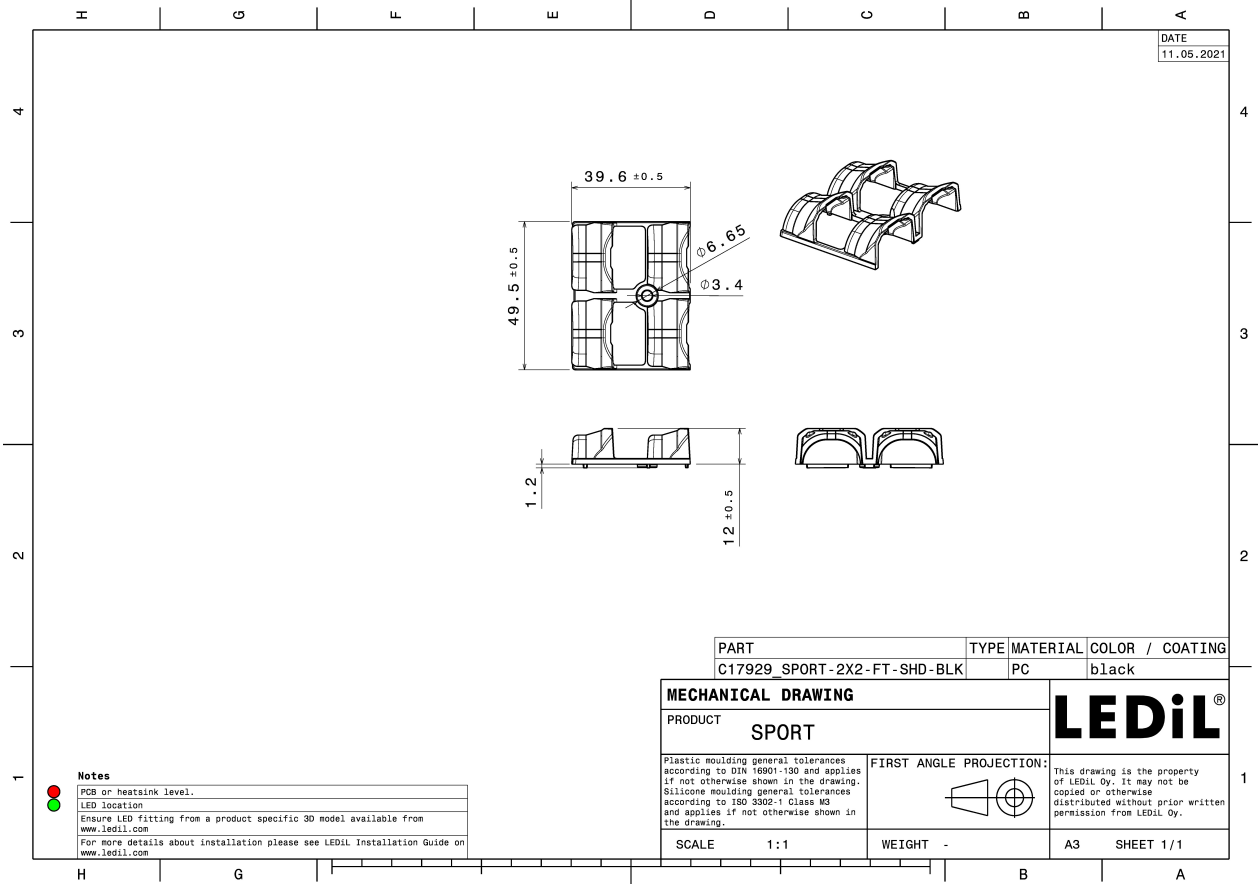

SPORT-2X2-FT-SHD-BLK

Black shade for additional backlight control.

SPECIFICATION:

Dimensions	49.5 x 39.7 mm
Height	12 mm
Fastening	screw
ROHS compliant	yes ⓘ

MATERIALS:

Component	Type	Material	Colour	Finish
SPORT-2X2-FT-SHD-BLK	Shade	PC	black	

ORDERING INFORMATION:

Component	Qty in box	MOQ	MPQ	Box weight (kg)
C17929_SPORT-2X2-FT-SHD-BLK » Box size: 345 x 215 x 185 mm	512	128	16	2.6

See also our general installation guide: www.ledil.com/installation_guide