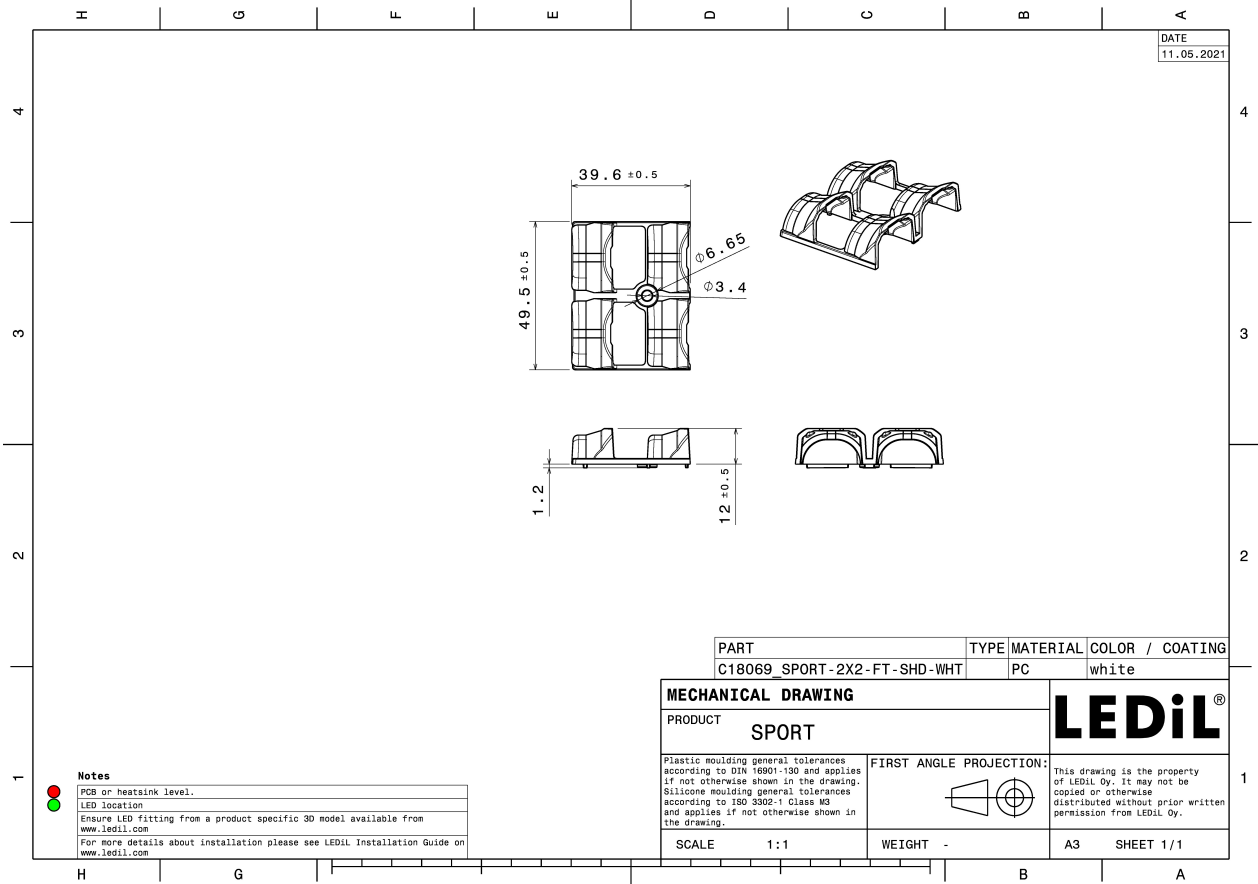

SPORT-2X2-FT-SHD-WHT

White shade for additional backlight control.

SPECIFICATION:

Dimensions	49.5 x 39.7 mm
Height	12 mm
Fastening	screw
ROHS compliant	yes ⓘ

MATERIALS:

Component	Type	Material	Colour	Finish
SPORT-2X2-FT-SHD-WHT	Shade	PC	white	

ORDERING INFORMATION:

Component	Qty in box	MOQ	MPQ	Box weight (kg)
C18069_SPORT-2X2-FT-SHD-WHT » Box size: 345 x 215 x 185 mm	512	128	16	2.6

See also our general installation guide: www.ledil.com/installation_guide