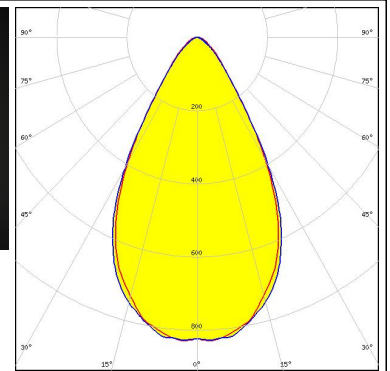

OPTICAL RESULTS (MEASURED):

TRIDONIC

LED LLE 24x280mm 750lm 8x0 LVD ADV1
FWHM / FWTM 59.0° / 94.0°
Efficiency 86 %
Peak intensity 0.8 cd/lm
LEDs/each optic 4
Light colour White
Required components: