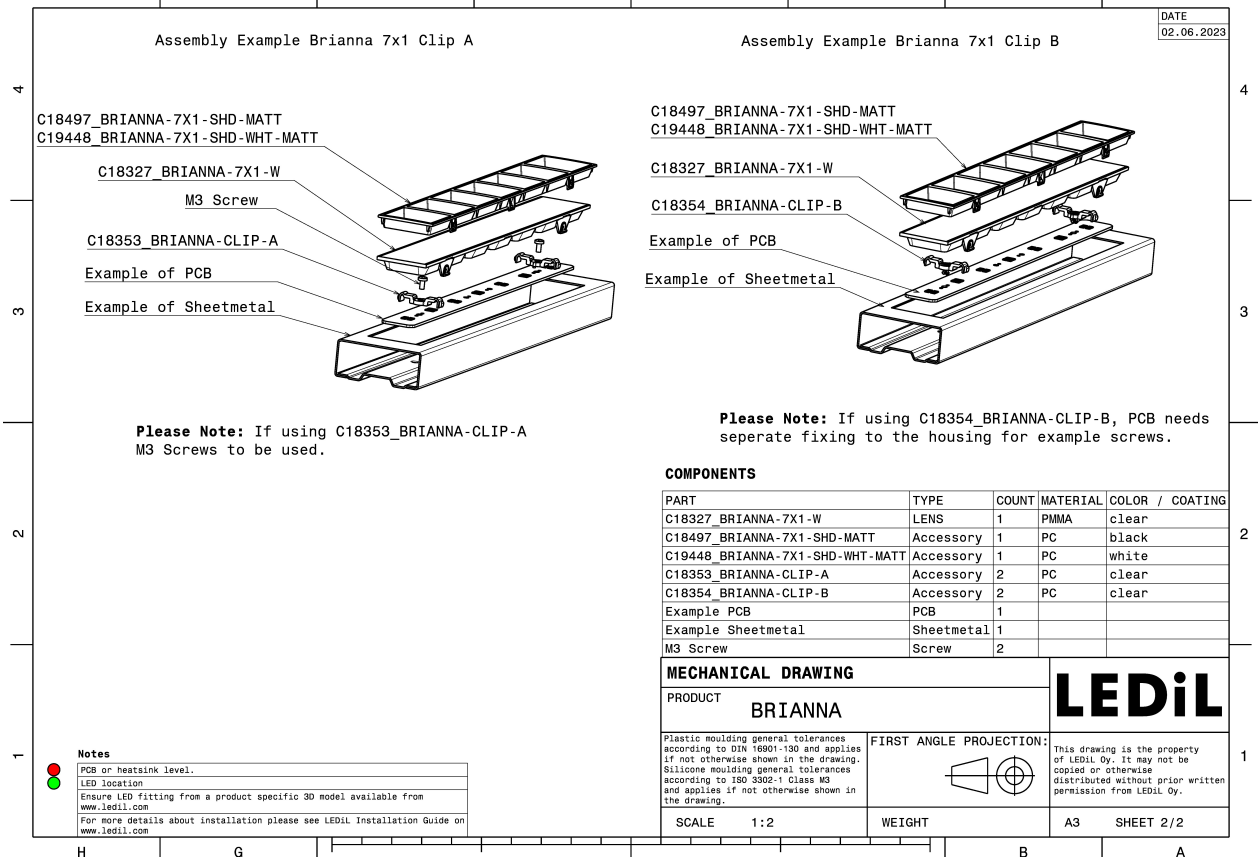

## BRIANNA-7X1-W

~60° wide beam. Variant with 7X1 lens.

### SPECIFICATION:

Dimensions	280.0 x 36.0 mm
Height	13.4 mm
ROHS compliant	yes ⓘ

### ORDERING INFORMATION:

Component	Qty in box	MOQ	MPQ	Box weight (kg)
C18327_BRIANNA-7X1-W » Box size: 595 x 260 x 205 mm	80	80	80	5.4

See also our general installation guide: [www.ledil.com/installation\\_guide](http://www.ledil.com/installation_guide)