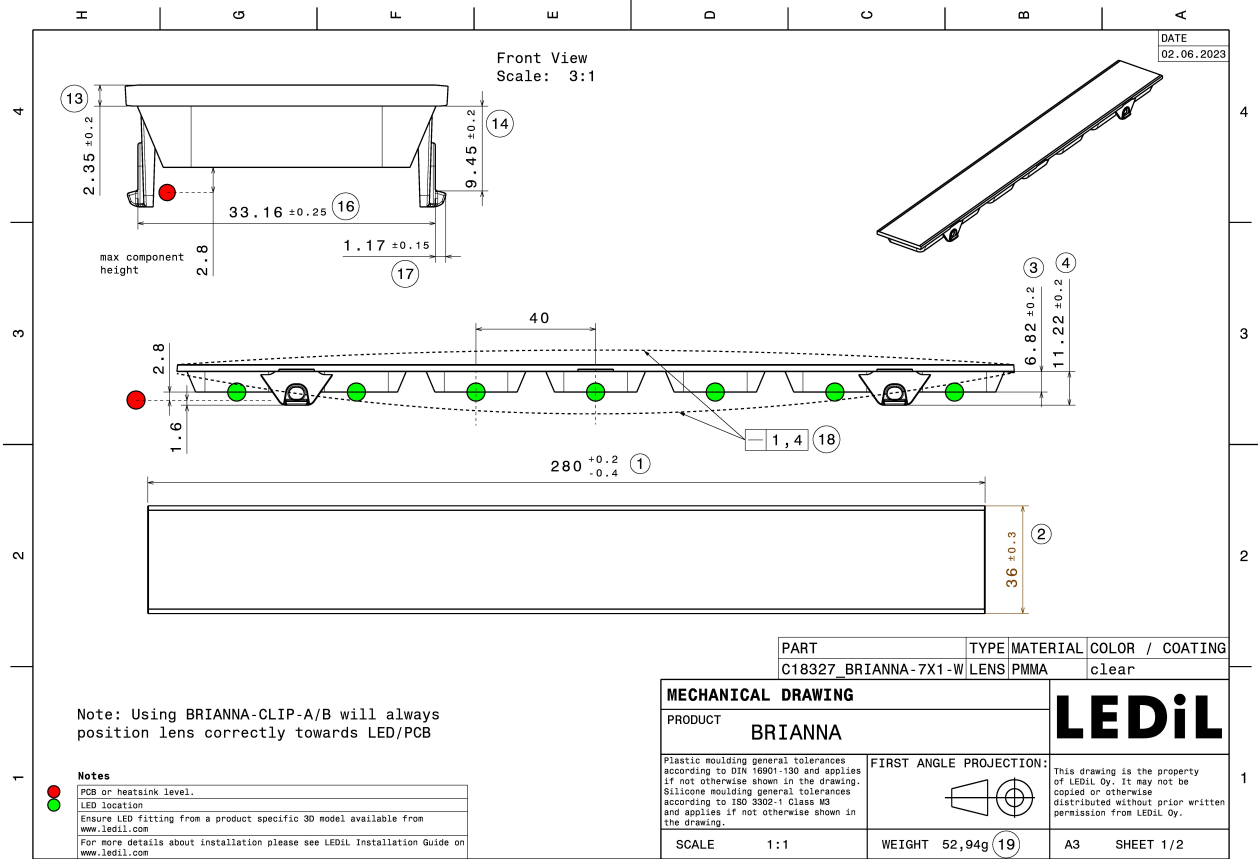

## BRIANNA-7X1-W

~60° wide beam. Variant with 7X1 lens.

### SPECIFICATION:

Dimensions	280.0 x 36.0 mm
Height	13.4 mm
ROHS compliant	yes ⓘ

### ORDERING INFORMATION:

Component	Qty in box	MOQ	MPQ	Box weight (kg)
C18327_BRIANNA-7X1-W » Box size: 595 x 260 x 205 mm	80	80	80	5.4

See also our general installation guide: [www.ledil.com/installation\\_guide](http://www.ledil.com/installation_guide)