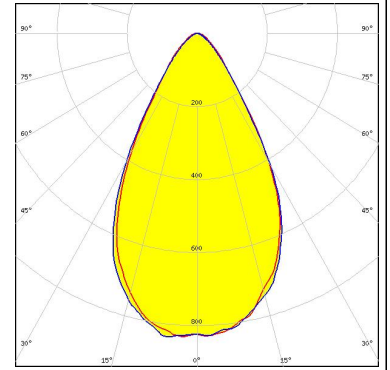

OPTICAL RESULTS (MEASURED):

TRIDONIC

LED LLE 24x280mm 750lm 8x0 LVD ADV1
FWHM / FWTM 59.0° / 94.0°
Efficiency 86 %
Peak intensity 0.8 cd/lm
LEDs/each optic 4
Light colour White
Required components: