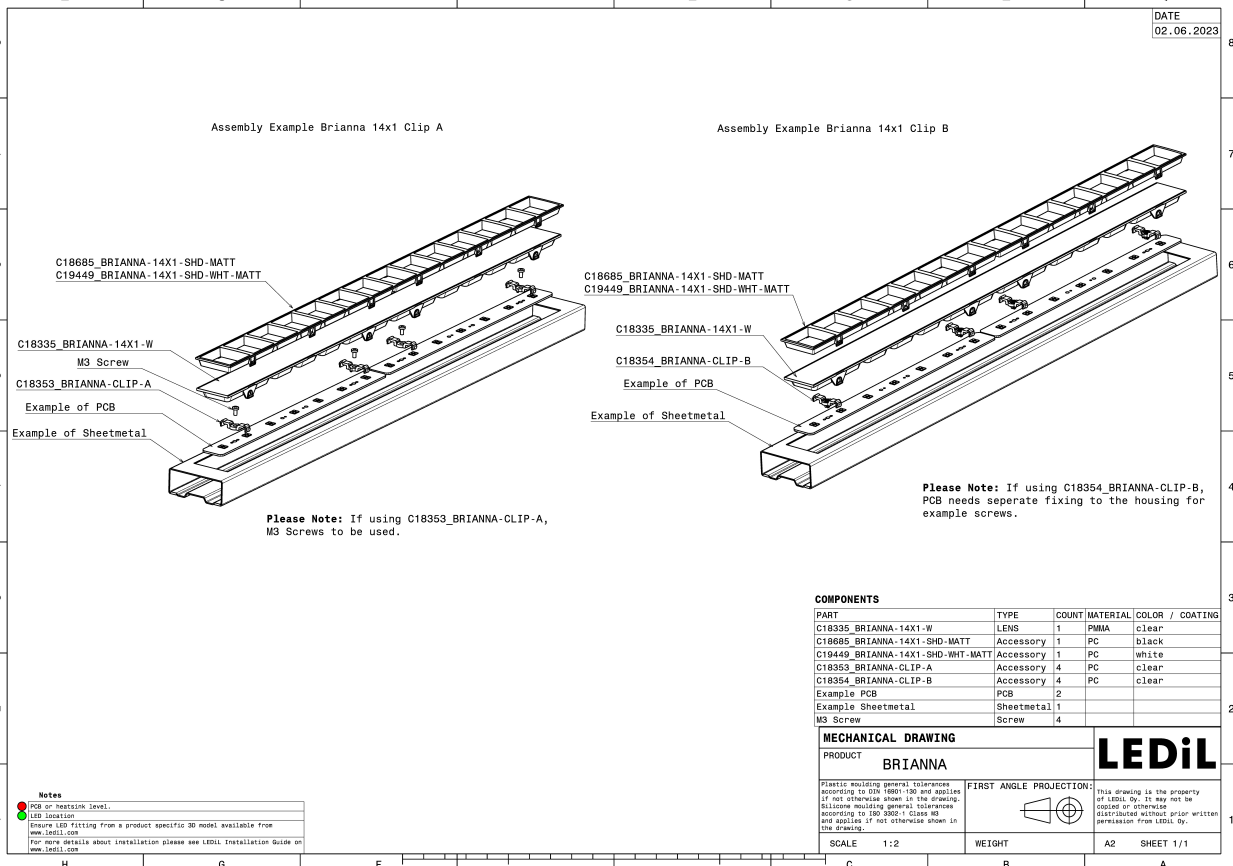

## BRIANNA-14X1-W

~60° wide beam. Variant with 14X1 lens.

### SPECIFICATION:

Dimensions	560.0 x 36.0 mm
Height	13.4 mm
Fastening	snaps, clips
ROHS compliant	yes ⓘ

### MATERIALS:

Component	Type	Material	Colour	Finish
BRIANNA-14X1-W	Linear lens	PMMA	clear	

#### Component

C18335\_BRIANNA-14X1-W  
» Box size: 595 x 260 x 205 mm

Qty in box	MOQ	MPQ	Box weight (kg)
40	80	40	5.5

See also our general installation guide: [www.ledil.com/installation\\_guide](http://www.ledil.com/installation_guide)