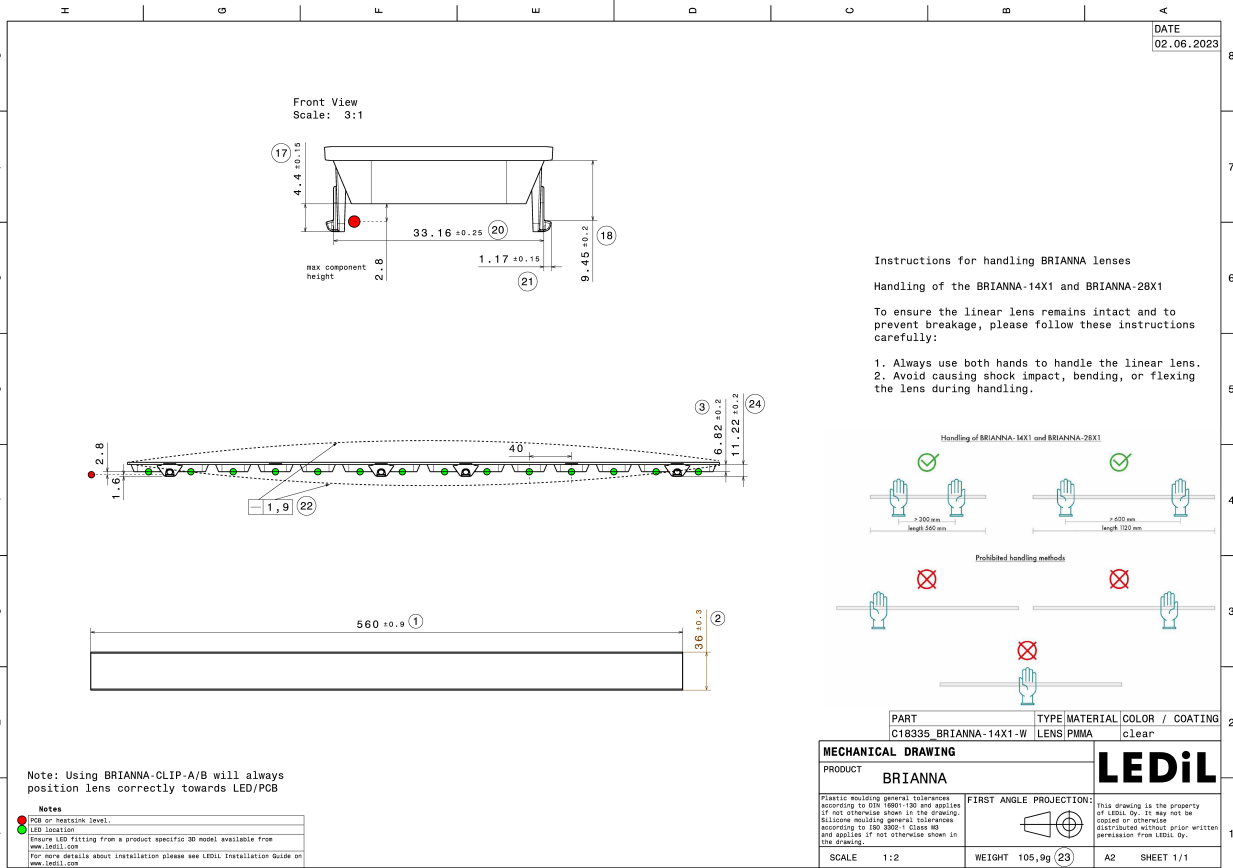

## BRIANNA-14X1-W

~60° wide beam. Variant with 14X1 lens.

### SPECIFICATION:

Dimensions	560.0 x 36.0 mm
Height	13.4 mm
Fastening	snaps, clips
ROHS compliant	yes ⓘ

### MATERIALS:

Component	Type	Material	Colour	Finish
BRIANNA-14X1-W	Linear lens	PMMA	clear	

#### Component

C18335\_BRIANNA-14X1-W  
» Box size: 595 x 260 x 205 mm

Qty in box	MOQ	MPQ	Box weight (kg)
40	80	40	5.5

See also our general installation guide: [www.ledil.com/installation\\_guide](http://www.ledil.com/installation_guide)