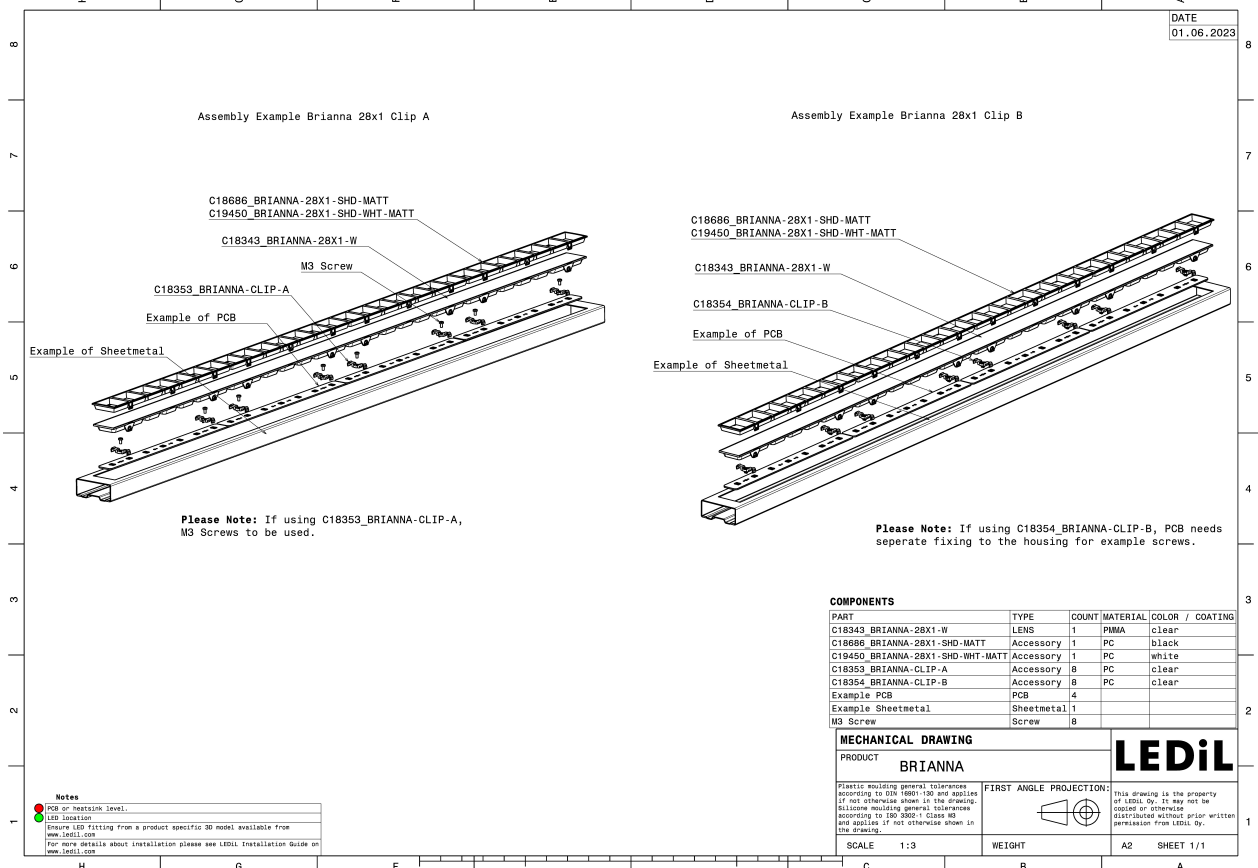

BRIANNA-28X1-W

~60° wide beam. Variant with 28X1 lens.

SPECIFICATION:

Dimensions	1120.0 x 36.0 mm
Height	13.4 mm
Fastening	screw, snaps
ROHS compliant	yes ⓘ

MATERIALS:

Component	Type	Material	Colour	Finish
BRIANNA-28X1-W	Linear lens	PMMA	clear	

ORDERING INFORMATION:

Component	Qty in box	MOQ	MPQ	Box weight (kg)
C18343_BRIANNA-28X1-W » Box size: 1190 x 260 x 210 mm	40	80	40	10.6

See also our general installation guide: www.ledil.com/installation_guide

OPTICAL RESULTS (MEASURED):

TRIDONIC

LED LLE 24x280mm 750lm 8x0 LVD ADV1
FWHM / FWTM 59.0° / 94.0°
Efficiency 86 %
Peak intensity 0.8 cd/lm
LEDs/each optic 4
Light colour White
Required components:

TRIDONIC

LED LLE 24x280mm 750lm 8x0 LVD ADV1
FWHM / FWTM 62.0° / 92.0°
Efficiency 78 %
Peak intensity 0.8 cd/lm
LEDs/each optic 4
Light colour White
Required components:
C18686_BRIANNA-28X1-SHD-MATT