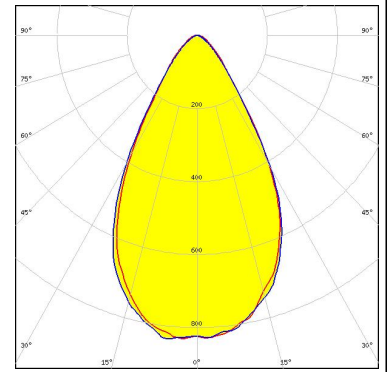

BRIANNA-28X1-W

~60° wide beam. Variant with 28X1 lens.

SPECIFICATION:

Dimensions	1120.0 x 36.0 mm
Height	13.4 mm
Fastening	screw, snaps
ROHS compliant	yes ⓘ

MATERIALS:

Component	Type	Material	Colour	Finish
BRIANNA-28X1-W	Linear lens	PMMA	clear	

ORDERING INFORMATION:

Component	Qty in box	MOQ	MPQ	Box weight (kg)
C18343_BRIANNA-28X1-W » Box size: 1190 x 260 x 210 mm	40	80	40	10.6

See also our general installation guide: www.ledil.com/installation_guide

OPTICAL RESULTS (MEASURED):

TRIDONIC

LED LLE 24x280mm 750lm 8x0 LVD ADV1
FWHM / FWTM 59.0° / 94.0°
Efficiency 86 %
Peak intensity 0.8 cd/lm
LEDs/each optic 4
Light colour White
Required components:

TRIDONIC

LED LLE 24x280mm 750lm 8x0 LVD ADV1
FWHM / FWTM 62.0° / 92.0°
Efficiency 78 %
Peak intensity 0.8 cd/lm
LEDs/each optic 4
Light colour White
Required components:
C18686_BRIANNA-28X1-SHD-MATT