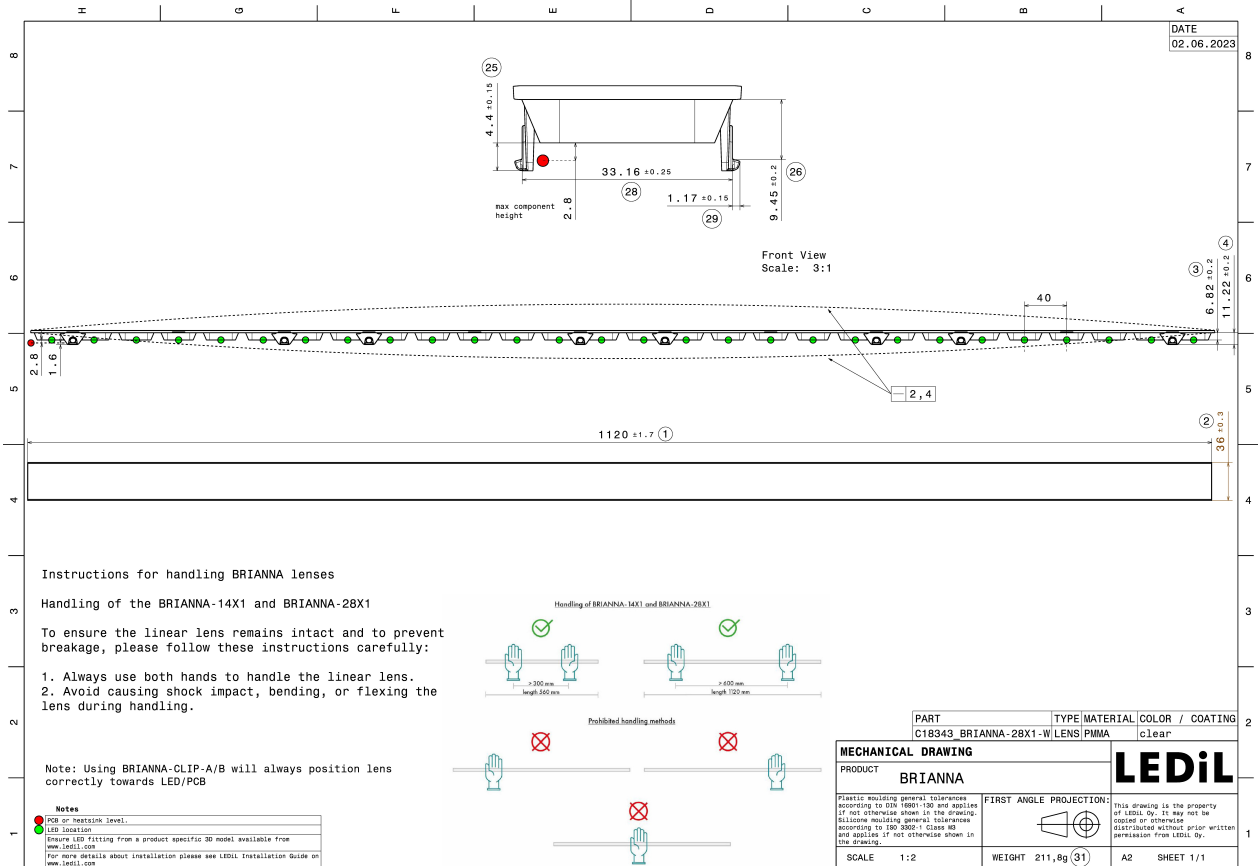

BRIANNA-28X1-W

~60° wide beam. Variant with 28X1 lens.

SPECIFICATION:

Dimensions	1120.0 x 36.0 mm
Height	13.4 mm
Fastening	screw, snaps
ROHS compliant	yes ⓘ

MATERIALS:

Component	Type	Material	Colour	Finish
BRIANNA-28X1-W	Linear lens	PMMA	clear	

ORDERING INFORMATION:

Component	Qty in box	MOQ	MPQ	Box weight (kg)
C18343_BRIANNA-28X1-W » Box size: 1190 x 260 x 210 mm	40	80	40	10.6

See also our general installation guide: www.ledil.com/installation_guide

OPTICAL RESULTS (MEASURED):

TRIDONIC

LED LLE 24x280mm 750lm 8x0 LVD ADV1
FWHM / FWTM 59.0° / 94.0°
Efficiency 86 %
Peak intensity 0.8 cd/lm
LEDs/each optic 4
Light colour White
Required components:

TRIDONIC

LED LLE 24x280mm 750lm 8x0 LVD ADV1
FWHM / FWTM 62.0° / 92.0°
Efficiency 78 %
Peak intensity 0.8 cd/lm
LEDs/each optic 4
Light colour White
Required components:
C18686_BRIANNA-28X1-SHD-MATT