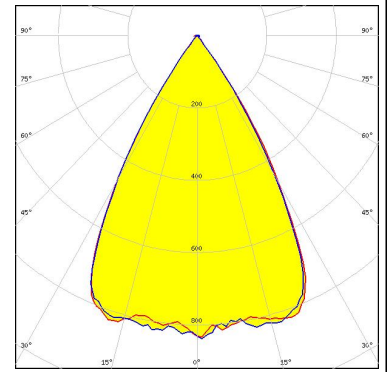

PHOTOMETRIC DATA (SIMULATED):

SAMSUNG

LED LM28xB Series
FWHM / FWTM 62.0° / 74.0°
Efficiency 81 %
Peak intensity 0.9 cd/lm
LEDs/each optic 1
Light colour White
Required components:
C18509_DAISSY-MINI-3X1-SHD-MATT