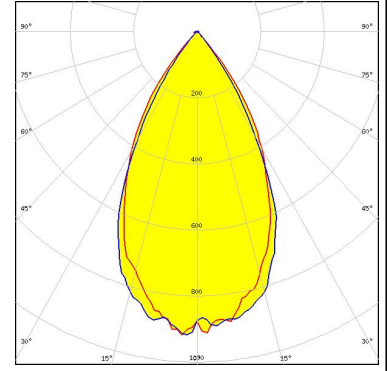

##### Quantities for one set:

|             |   |
|-------------|---|
| Linear lens | 1 |
| Shade       | 1 |

| Component  |             | Qty in box | MOQ | MPQ | Box weight (kg) |
|--|-------------|------------|-----|-----|-----------------|
| C18506_DAISY-MINI-3X1-WW<br>» Box size: 480 x 280 x 300 mm       | Linear lens | 1890       | 210 | 70  | 8.3             |
| C18508_DAISY-MINI-3X1-SHD<br>» Box size: 476 x 273 x 226 mm      | Shade       | 945        | 210 | 5   | 4.5             |
| C18509_DAISY-MINI-3X1-SHD-MATT<br>» Box size: 476 x 273 x 226 mm | Accessory   | 945        | 210 | 5   | 4.5             |

### PHOTOMETRIC DATA (SIMULATED):

#### SAMSUNG

LED LM28xB Series  
FWHM / FWTM 62.0° / 74.0°  
Efficiency 81 %  
Peak intensity 0.9 cd/lm  
LEDs/each optic 1  
Light colour White  
Required components:  
C18509\_DAISSY-MINI-3X1-SHD-MATT

#### SAMSUNG

LED LM28xB Series  
FWHM / FWTM 56.0° / 82.0°  
Efficiency 78 %  
Peak intensity 1 cd/lm  
LEDs/each optic 2  
Light colour White  
Required components:  
C18509\_DAISSY-MINI-3X1-SHD-MATT