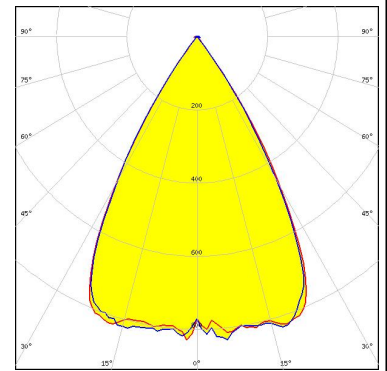

SAMSUNG

LED LM28xB Series
FWHM / FWTM 62.0° / 74.0°
Efficiency 81 %
Peak intensity 0.9 cd/lm
LEDs/each optic 1
Light colour White
Required components:
C18508_DAISSY-MINI-3X1-SHD