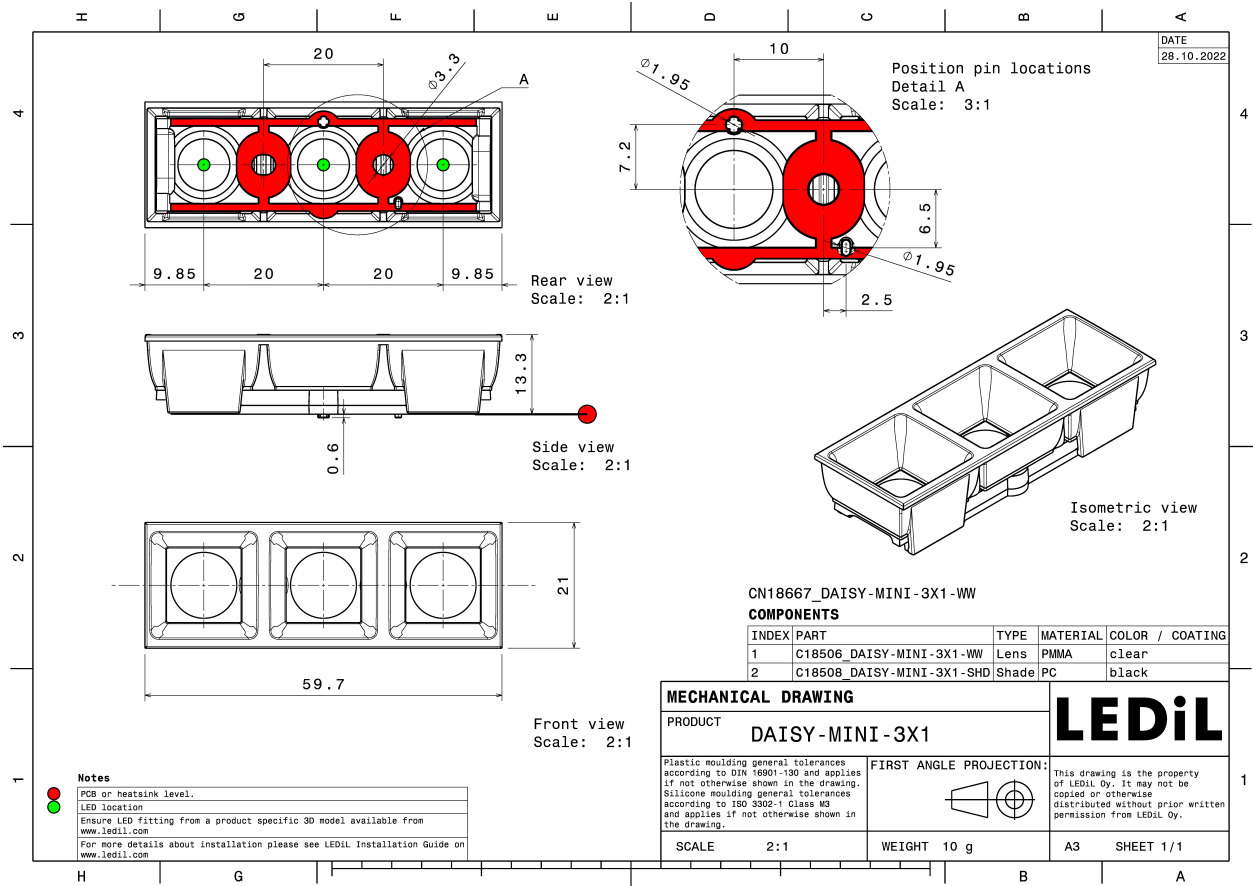

### DAISY-MINI-3X1-WW

~65° wide beam

#### TECHNICAL SPECIFICATIONS:

|                |       |
|----------------|-------|
| Dimensions     | x mm  |
| Height         | 0 mm  |
| ROHS compliant | yes ⓘ |

#### MATERIAL SPECIFICATIONS:

| Component                      | Type        | Material | Colour | Finish |
|--------------------------------|-------------|----------|--------|--------|
| C18506_DAISY-MINI-3X1-WW       | Linear lens | PMMA     | clear  |        |
| C18509_DAISY-MINI-3X1-SHD-MATT | Accessory   | PC       | black  | matt   |
| C18508_DAISY-MINI-3X1-SHD      | Shade       | PC       | black  | gloss  |

##### Quantities for one set:

|             |   |
|-------------|---|
| Linear lens | 1 |
| Shade       | 1 |

| Component  |             | Qty in box | MOQ | MPQ | Box weight (kg) |
|--|-------------|------------|-----|-----|-----------------|
| C18506_DAISY-MINI-3X1-WW<br>» Box size: 480 x 280 x 300 mm       | Linear lens | 1890       | 210 | 70  | 8.3             |
| C18508_DAISY-MINI-3X1-SHD<br>» Box size: 476 x 273 x 226 mm      | Shade       | 945        | 210 | 5   | 4.5             |
| C18509_DAISY-MINI-3X1-SHD-MATT<br>» Box size: 476 x 273 x 226 mm | Accessory   | 945        | 210 | 5   | 4.5             |