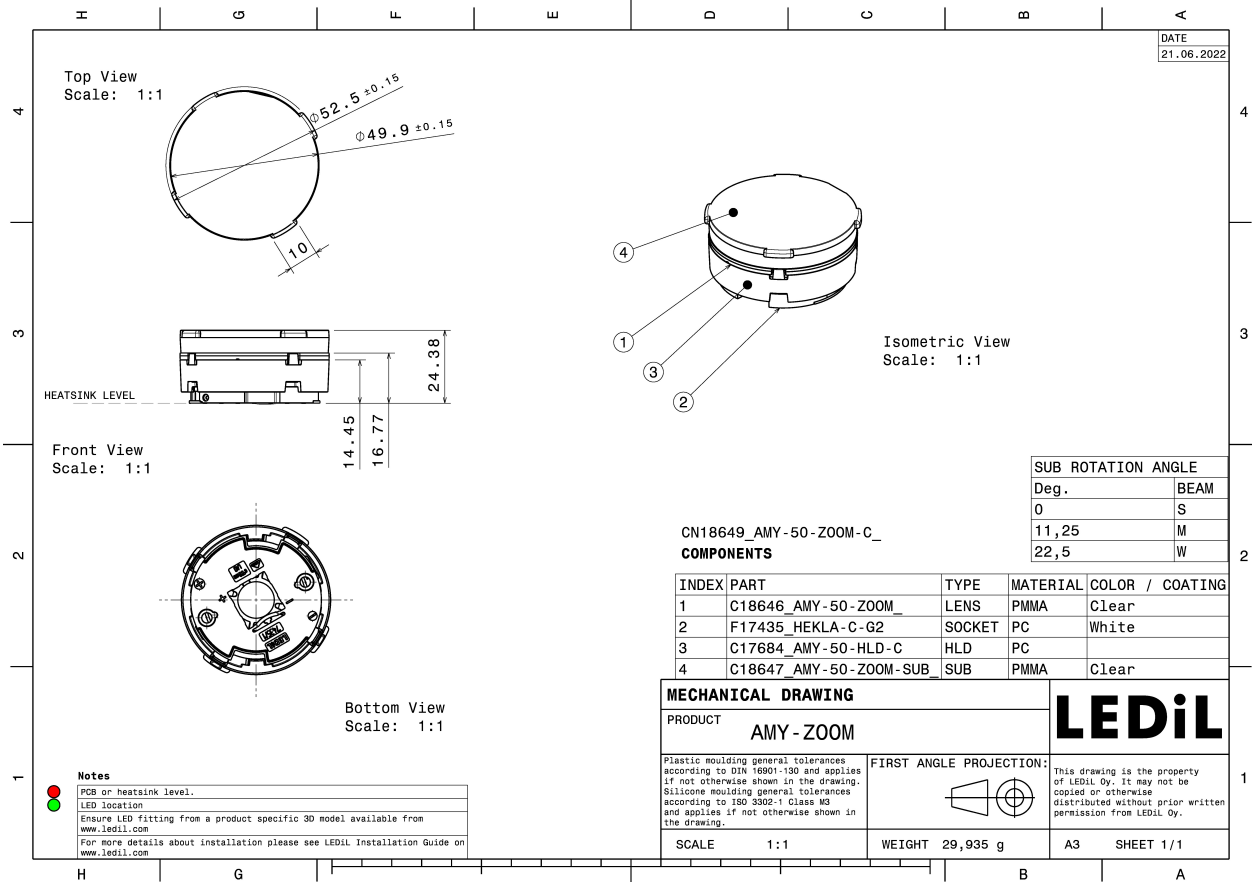

#### SPECIFICATION:

Dimensions	Ø 50.0 mm
Height	24.4 mm
ROHS compliant	yes ⓘ

##### Quantities for one set:

Single lens	1
Assembly	1

Component		Qty in box	MOQ	MPQ	Box weight (kg)
C18647_AMY-50-ZOOM-SUB » Box size: 400 x 300 x 160 mm	Single lens	420	120	30	4.4
CP18648_AMY-50-ZOOM-C » Box size: 480 x 280 x 300 mm	Assembly	420	120	30	9.4