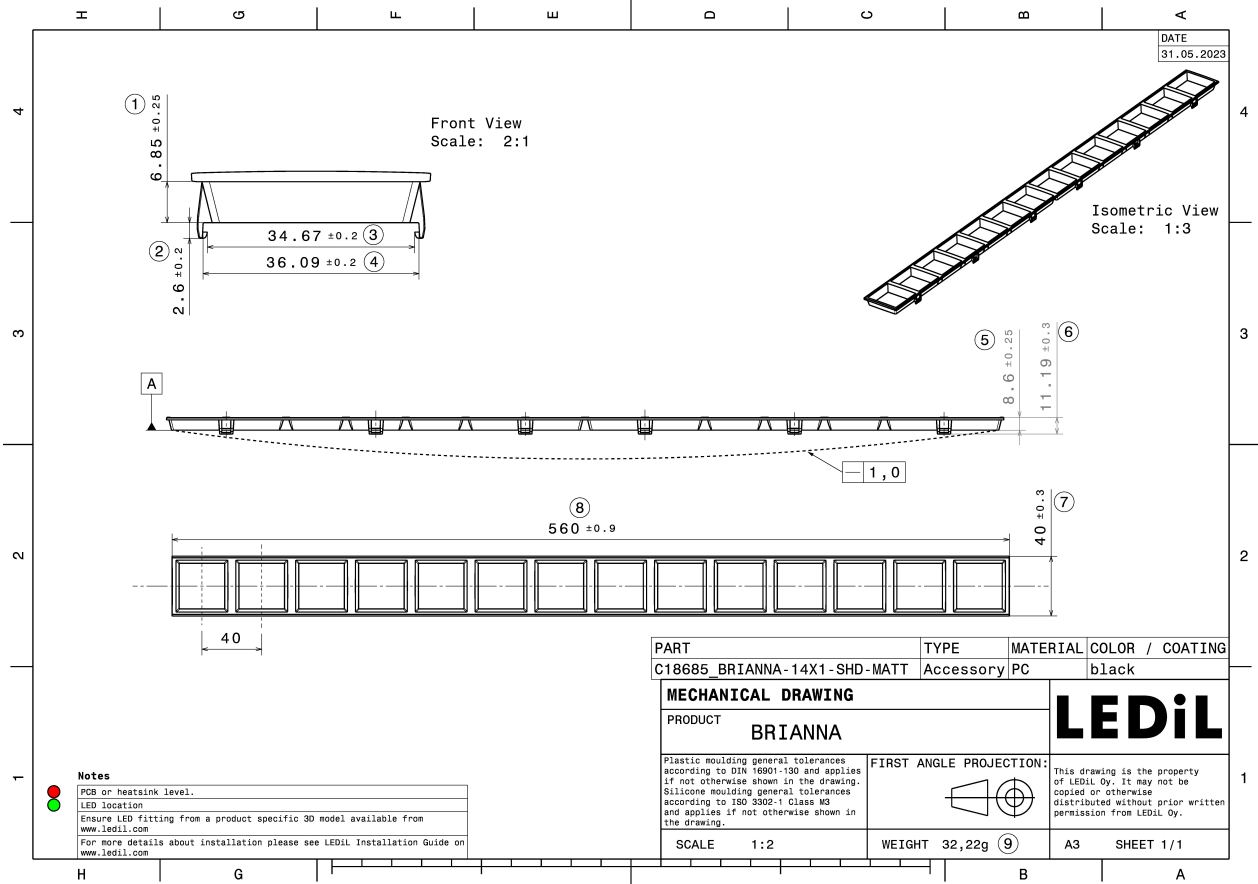

BRIANNA-14X1-SHD-MATT

Black matt shade for BRIANNA-14X1 lens

SPECIFICATION:

Dimensions	560.0 x 40.0 mm
Height	11.2 mm
Fastening	snaps, clips
ROHS compliant	yes ⓘ

MATERIALS:

Component	Type	Material	Colour	Finish
BRIANNA-14X1-SHD-MATT	Accessory	PC	black	matt

ORDERING INFORMATION:

Component	Qty in box	MOQ	MPQ	Box weight (kg)
C18685_BRIANNA-14X1-SHD-MATT » Box size: 590 x 230 x 190 mm	80	80	80	3.4

See also our general installation guide: www.ledil.com/installation_guide

AVAILABLE LEDiL PRODUCTS:

Product name	Description
C18328_BRIANNA-7X1-WW	
C18335_BRIANNA-14X1-W	~60° wide beam. Variant with 14X1 lens.
C18336_BRIANNA-14X1-WW	
C18344_BRIANNA-28X1-WW	