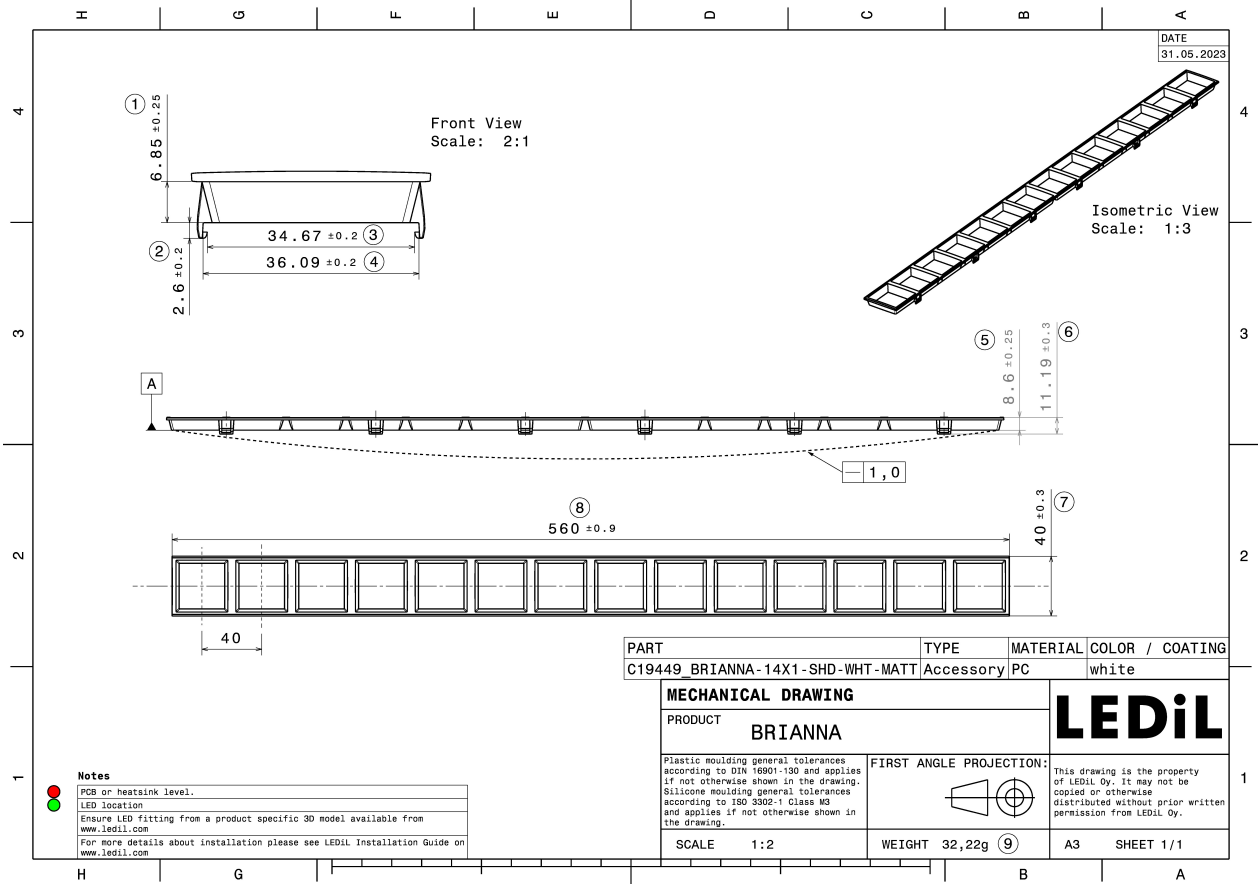

BRIANNA-14X1-SHD-WHT-MATT

White matt shade for BRIANNA-14X1 lens

SPECIFICATION:

Dimensions	560.0 x 40.0 mm
Height	11.2 mm
Fastening	snaps, clips
ROHS compliant	yes ⓘ

MATERIALS:

Component	Type
BRIANNA-14X1-SHD-WHT-MATT	Accessory

ORDERING INFORMATION:

Component
C19449_BRIANNA-14X1-SHD-WHT-MATT
» Box size: 590 x 230 x 190 mm

Material	Colour	Finish
----------	--------	--------

Qty in box	MOQ	MPQ	Box weight (kg)
80	80	80	0.0

See also our general installation guide: www.ledil.com/installation_guide

AVAILABLE LEDiL PRODUCTS:

Product name	Description
C18335_BRIANNA-14X1-W	~60° wide beam. Variant with 14X1 lens.