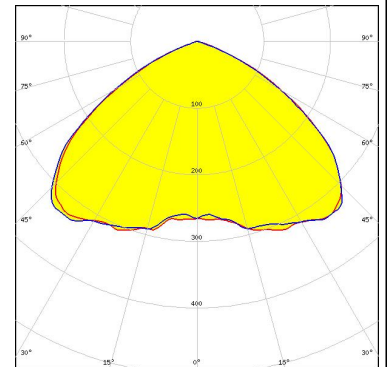

### SPECIFICATION:

Dimensions	25.0 x 25.0 mm
Height	9.9 mm
Fastening	tape, pin
ROHS compliant	yes ⓘ

### OPTICAL RESULTS (SIMULATED):

LED XHP70  
 FWHM / FWTM 120.0° / 138.0°  
 Efficiency 96 %  
 Peak intensity 0.3 cd/lm  
 LEDs/each optic 1  
 Light colour White  
 Required components:

LED XM-L2  
 FWHM / FWTM 119.0° / 139.0°  
 Efficiency 96 %  
 Peak intensity 0.3 cd/lm  
 LEDs/each optic 1  
 Light colour White  
 Required components:

LED XT-E  
 FWHM / FWTM 122.0° / 146.0°  
 Efficiency 95 %  
 Peak intensity 0.3 cd/lm  
 LEDs/each optic 1  
 Light colour White  
 Required components:

LED LUXEON 5050 Square LES  
 FWHM / FWTM 116.0° / 138.0°  
 Efficiency 96 %  
 Peak intensity 0.3 cd/lm  
 LEDs/each optic 1  
 Light colour White  
 Required components:

#### OPTICAL RESULTS (SIMULATED):