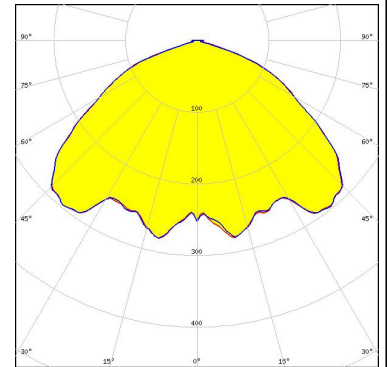

### SPECIFICATION:

Dimensions	25.0 x 25.0 mm
Height	9.9 mm
Fastening	tape, pin
ROHS compliant	yes ⓘ

### ORDERING INFORMATION:

Component	Type	Qty in box	MOQ	MPQ	Box weight (kg)
CA16031_STRADA-SQ-C » Box size: 476 x 273 x 292 mm	Single lens	2058	294	98	8.1

See also our general installation guide: [www.ledil.com/installation\\_guide](http://www.ledil.com/installation_guide)

### OPTICAL RESULTS (SIMULATED):

LED XHP70  
 FWHM / FWTM 120.0° / 138.0°  
 Efficiency 96 %  
 Peak intensity 0.3 cd/lm  
 LEDs/each optic 1  
 Light colour White  
 Required components:

LED XM-L2  
 FWHM / FWTM 119.0° / 139.0°  
 Efficiency 96 %  
 Peak intensity 0.3 cd/lm  
 LEDs/each optic 1  
 Light colour White  
 Required components:

LED XT-E  
 FWHM / FWTM 122.0° / 146.0°  
 Efficiency 95 %  
 Peak intensity 0.3 cd/lm  
 LEDs/each optic 1  
 Light colour White  
 Required components:

LED LUXEON 5050 Square LES  
 FWHM / FWTM 116.0° / 138.0°  
 Efficiency 96 %  
 Peak intensity 0.3 cd/lm  
 LEDs/each optic 1  
 Light colour White  
 Required components: