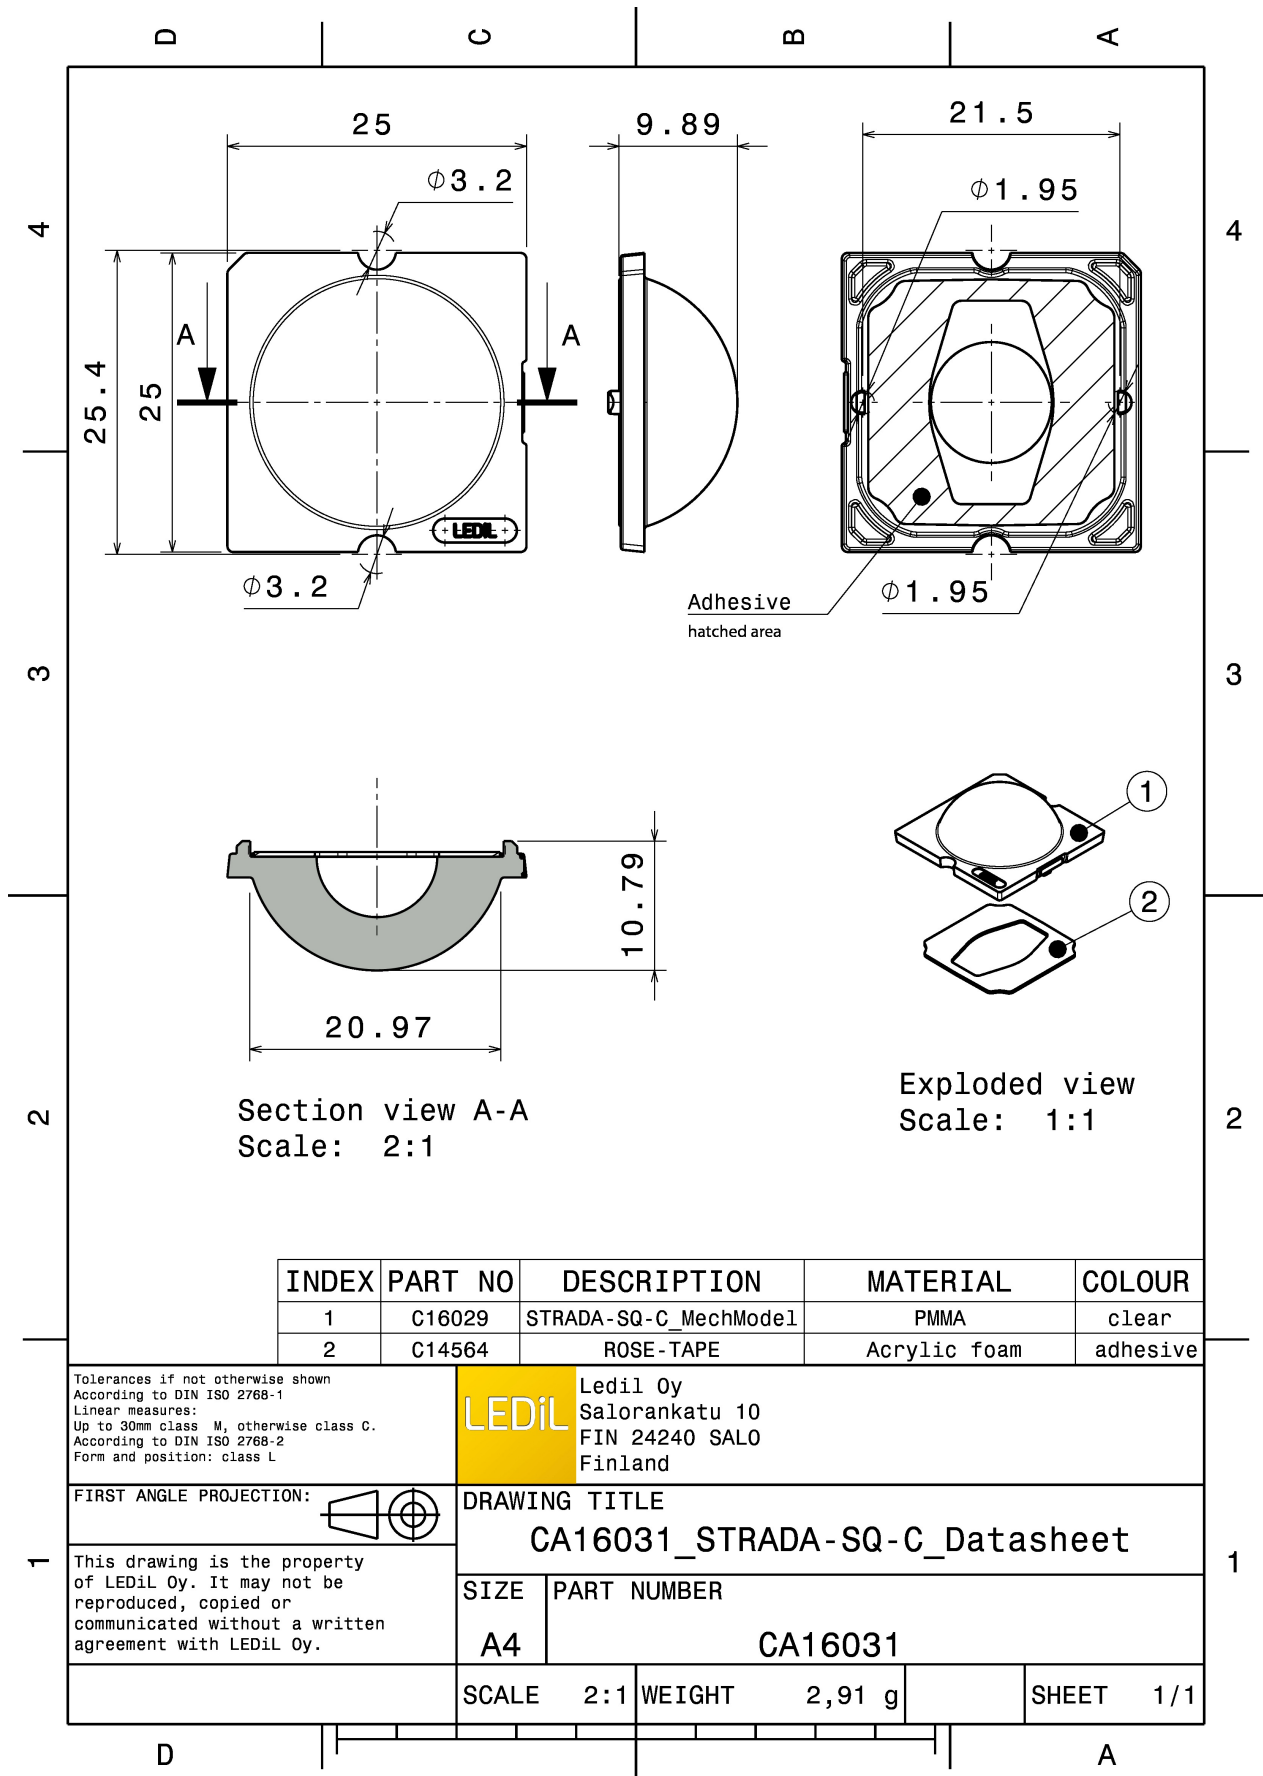

### SPECIFICATION:

Dimensions	25.0 x 25.0 mm
Height	9.9 mm
Fastening	tape, pin
ROHS compliant	yes ⓘ

### ORDERING INFORMATION:

Component	Type	Qty in box	MOQ	MPQ	Box weight (kg)
CA16031_STRADA-SQ-C » Box size: 476 x 273 x 292 mm	Single lens	2058	294	98	8.1

See also our general installation guide: [www.ledil.com/installation\\_guide](http://www.ledil.com/installation_guide)