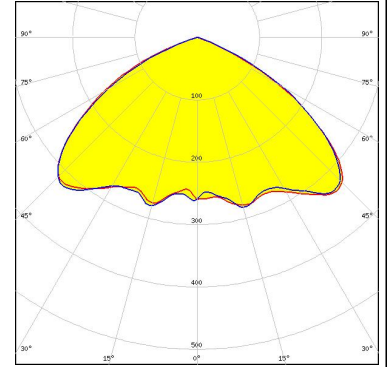

### SPECIFICATION:

Dimensions	25.0 x 25.0 mm
Height	9.9 mm
Fastening	tape, pin
ROHS compliant	yes ⓘ

### ORDERING INFORMATION:

Component	Type	Qty in box	MOQ	MPQ	Box weight (kg)
CA16031_STRADA-SQ-C » Box size: 476 x 273 x 292 mm	Single lens	2058	294	98	8.1

See also our general installation guide: [www.ledil.com/installation\\_guide](http://www.ledil.com/installation_guide)

### OPTICAL RESULTS (SIMULATED):

LED XHP70  
 FWHM / FWTM 120.0° / 138.0°  
 Efficiency 96 %  
 Peak intensity 0.3 cd/lm  
 LEDs/each optic 1  
 Light colour White  
 Required components:

LED XM-L2  
 FWHM / FWTM 119.0° / 139.0°  
 Efficiency 96 %  
 Peak intensity 0.3 cd/lm  
 LEDs/each optic 1  
 Light colour White  
 Required components: