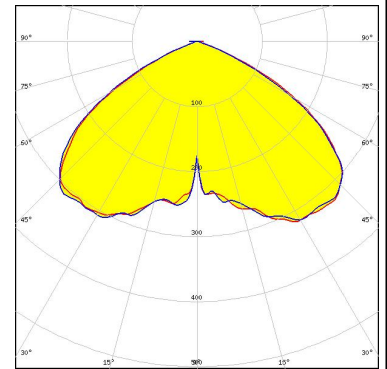

### SPECIFICATION:

Dimensions	25.0 x 25.0 mm
Height	9.9 mm
Fastening	tape, pin
ROHS compliant	yes ⓘ

### ORDERING INFORMATION:

Component	Type	Qty in box	MOQ	MPQ	Box weight (kg)
CA16031_STRADA-SQ-C » Box size: 476 x 273 x 292 mm	Single lens	2058	294	98	8.1

See also our general installation guide: [www.ledil.com/installation\\_guide](http://www.ledil.com/installation_guide)

### OPTICAL RESULTS (SIMULATED):

LED XHP70  
 FWHM / FWTM 120.0° / 138.0°  
 Efficiency 96 %  
 Peak intensity 0.3 cd/lm  
 LEDs/each optic 1  
 Light colour White  
 Required components:

LED XM-L2  
 FWHM / FWTM 119.0° / 139.0°  
 Efficiency 96 %  
 Peak intensity 0.3 cd/lm  
 LEDs/each optic 1  
 Light colour White  
 Required components: