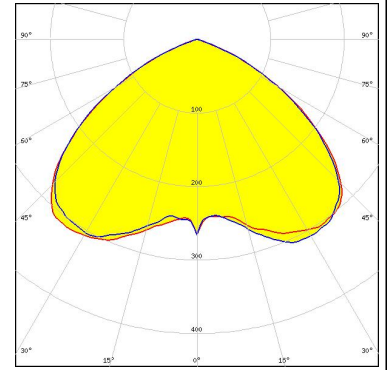

OPTICAL RESULTS (SIMULATED):

LUMILEDS

LED LUXEON 7070
FWHM / FWTM 115.0° / 138.0°
Efficiency 88 %
Peak intensity 0.3 cd/lm
LEDs/each optic 1
Light colour White
Required components:

Protective plate, glass