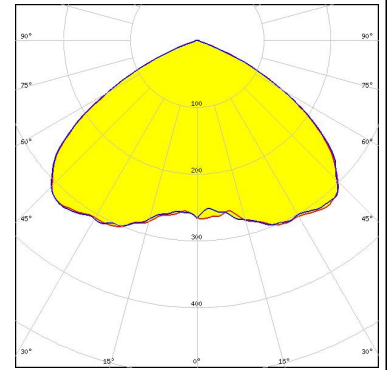

### OPTICAL RESULTS (SIMULATED):

LED XHP70  
 FWHM / FWTM 120.0° / 138.0°  
 Efficiency 96 %  
 Peak intensity 0.3 cd/lm  
 LEDs/each optic 1  
 Light colour White  
 Required components:

LED XM-L2  
 FWHM / FWTM 119.0° / 139.0°  
 Efficiency 96 %  
 Peak intensity 0.3 cd/lm  
 LEDs/each optic 1  
 Light colour White  
 Required components:

#### OPTICAL RESULTS (SIMULATED):

##### LUMILEDS

LED LUXEON 7070  
 FWHM / FWTM 115.0° / 138.0°  
 Efficiency 88 %  
 Peak intensity 0.3 cd/lm  
 LEDs/each optic 1  
 Light colour White  
 Required components:

Protective plate, glass

##### LUMILEDS

LED LUXEON M/MX  
 FWHM / FWTM 119.0° / 138.0°  
 Efficiency 95 %  
 Peak intensity 0.3 cd/lm  
 LEDs/each optic 1  
 Light colour White  
 Required components: