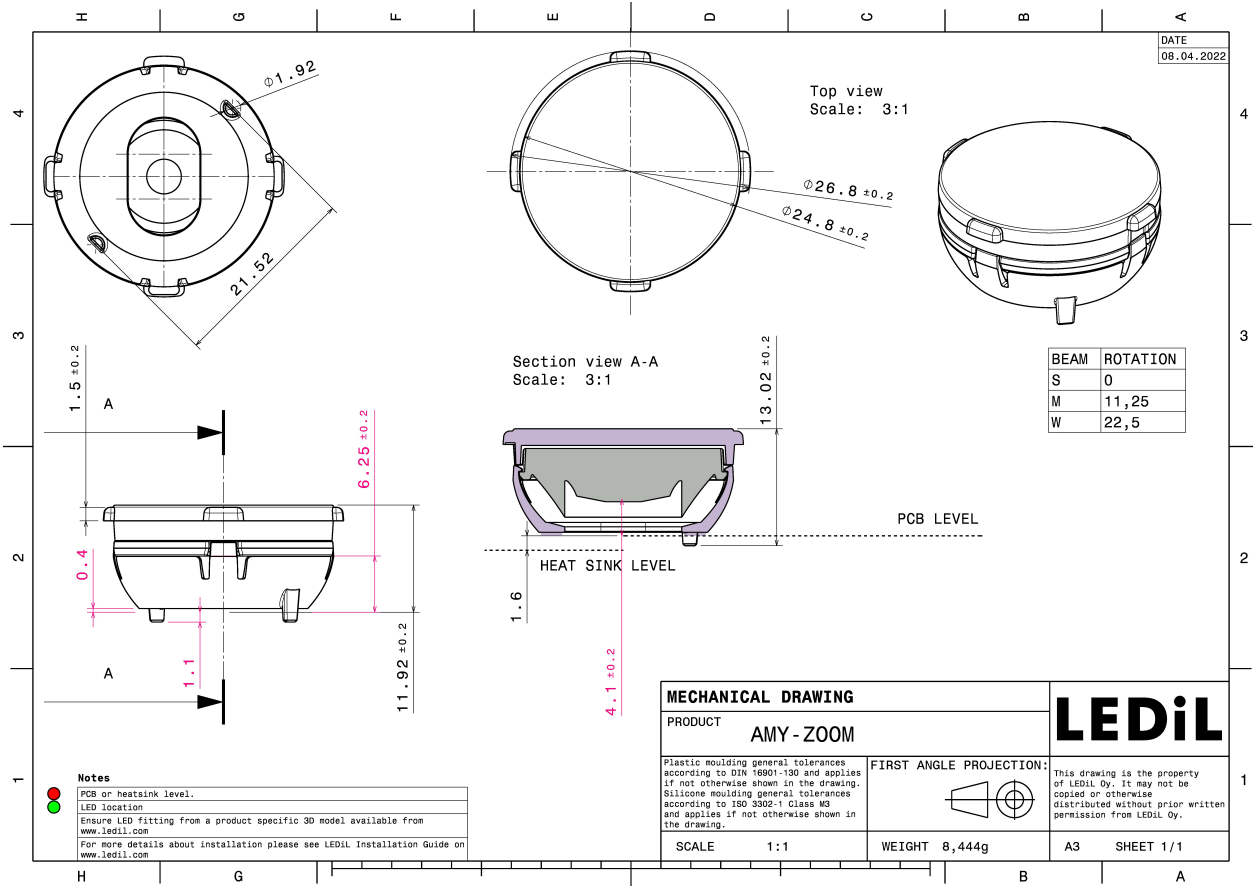

AMY-25-ZOOM

Ø35 mm zoomable lens with infinitely adjustable beam from 20 to 50 degrees

TECHNICAL SPECIFICATIONS:

Dimensions	25.0 x 25.0 mm
Height	12 mm
Fastening	tape
ROHS compliant	yes ⓘ

MATERIAL SPECIFICATIONS:

Component	Type	Material	Colour	Finish
C18547_AMY-25-ZOOM-SUB	Single lens	PMMA		
CA18549_AMY-25-ZOOM	Assembly			

ORDERING INFORMATION:

Quantities for one set:

Single lens	1
Assembly	1

Component		Qty in box	MOQ	MPQ	Box weight (kg)
C18547_AMY-25-ZOOM-SUB » Box size: 480 x 280 x 185 mm	Single lens	3375	135	135	5.4
CA18549_AMY-25-ZOOM » Box size: 480 x 280 x 300 mm	Assembly	3375	135	135	12.7

See also our general installation guide: www.ledil.com/installation_guide

PHOTOMETRIC DATA (MEASURED):

LED SST-40
FWHM / FWTM 17.0 + 49.0° / 40.0 + 76.0°
Efficiency 75 %
Peak intensity 4.3 cd/lm
LEDs/each optic 1
Light colour White
Required components: