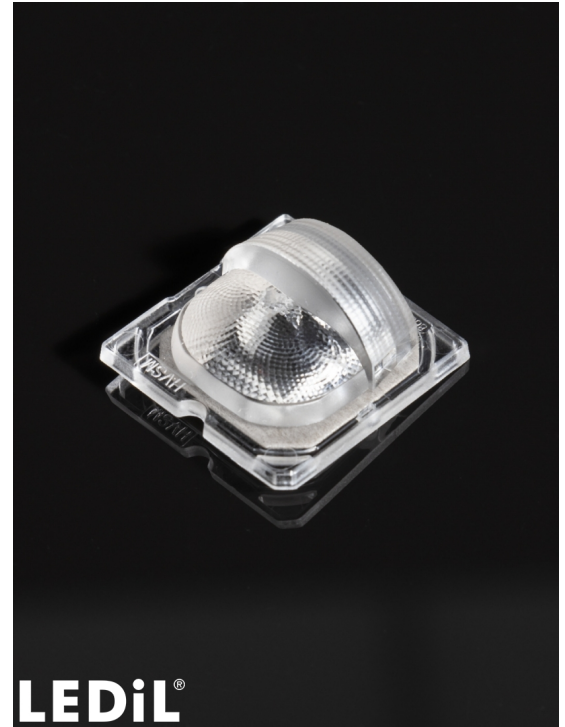

BELLA-SQ-HVSM

Special "half-VSM" type beam ideal for pathway lighting. Assembly with installation tape.

SPECIFICATION:

Dimensions	25.0 x 25.0 mm
Height	11.9 mm
Fastening	glue, tape, pin, screw
ROHS compliant	yes ⓘ

MATERIALS:

Component	Type	Material	Colour	Finish
BELLA-SQ-HVSM	Single lens	PMMA	clear	
ROSE-TAPE	Tape	Acrylic foam	black	

ORDERING INFORMATION:

Component		Qty in box	MOQ	MPQ	Box weight (kg)
CA18979_BELLA-SQ-HVSM	Single lens	1568	294	98	5.2
» Box size: 480 x 280 x 300 mm					