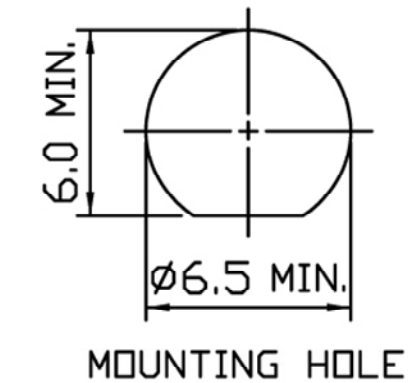

1/4"-36UNS

100±3

RG-174U CABLE
黑色(BLACK)

MOUNTING HOLE

- Notes**
1. SMA (F) Bulkhead Straight
 2. Heatshrink
 3. RG174U Cable
 4. SMB (F) Straight
 5. Impedance 50ohm
 6. Frequency Range 0 -1GHz

NOT TO SCALE

All Dimensions in mm

DESCRIPTION				
Cable Assy SMA(F) Bulkhead straight to SMB(F) straight plug cable Assy 100mm				
FILENAME	DRAWN BY	DATE	REVISED	PAGE
CBA-SMA-SMB1.VSD	John Fairall		01/08/2012	1 of 1
REVISIONS				
ZONE	REV	DESCRIPTION	DATE	APPROVED
N/A	1	First Issue	1.8.09	
	2	Update to SMB to show Female	30/7/12	JF
	3			
	4			
	5			
	6			