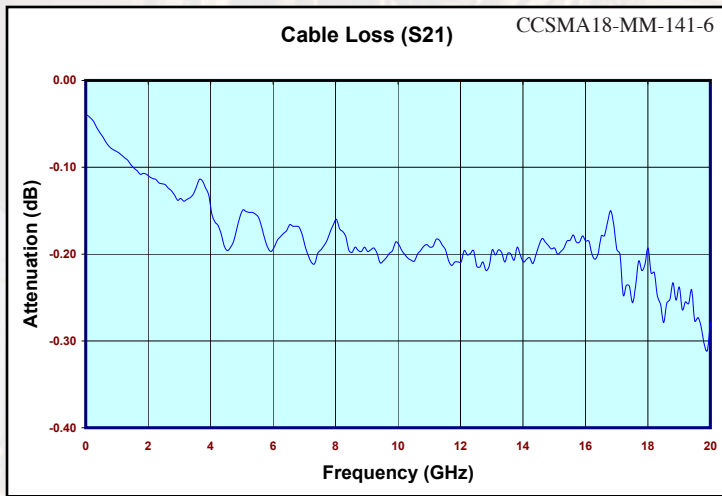

### Electrical Specifications:

- Impedance:** 50 Ohms
  - Frequency:** DC to 18 GHz
  - Insertion Loss:** <.67 dB/ft at 18 GHz
  - VSWR:** <1.3, DC to 18 GHz
  - Nominal Capacitance:** 28.6 pF/ft
  - Velocity of Propagation:** 70%
  - Shield Effectiveness:** 130 dB Typical
  - Attenuation (dB/ft):** 0.12 Typical at 1 GHz  
0.23 Typical at 3 GHz  
0.31 Typical at 5 GHz  
0.46 Typical at 10 GHz  
0.65 Typical at 18 GHz
- \*connector loss not included  
 (refer to actual cable plot below)

- Avg Power in (Watts):** 686 @ 400 MHz  
419 @ 1 GHz  
122 @ 10 GHz  
83 @ 18 GHz
- \*as specified at 40°C

- Applications:** Jumpers  
Instrumentation  
High Frequency Interconnects

Custom Lengths Available

Electrically Matched Pairs Available

Actual Plot