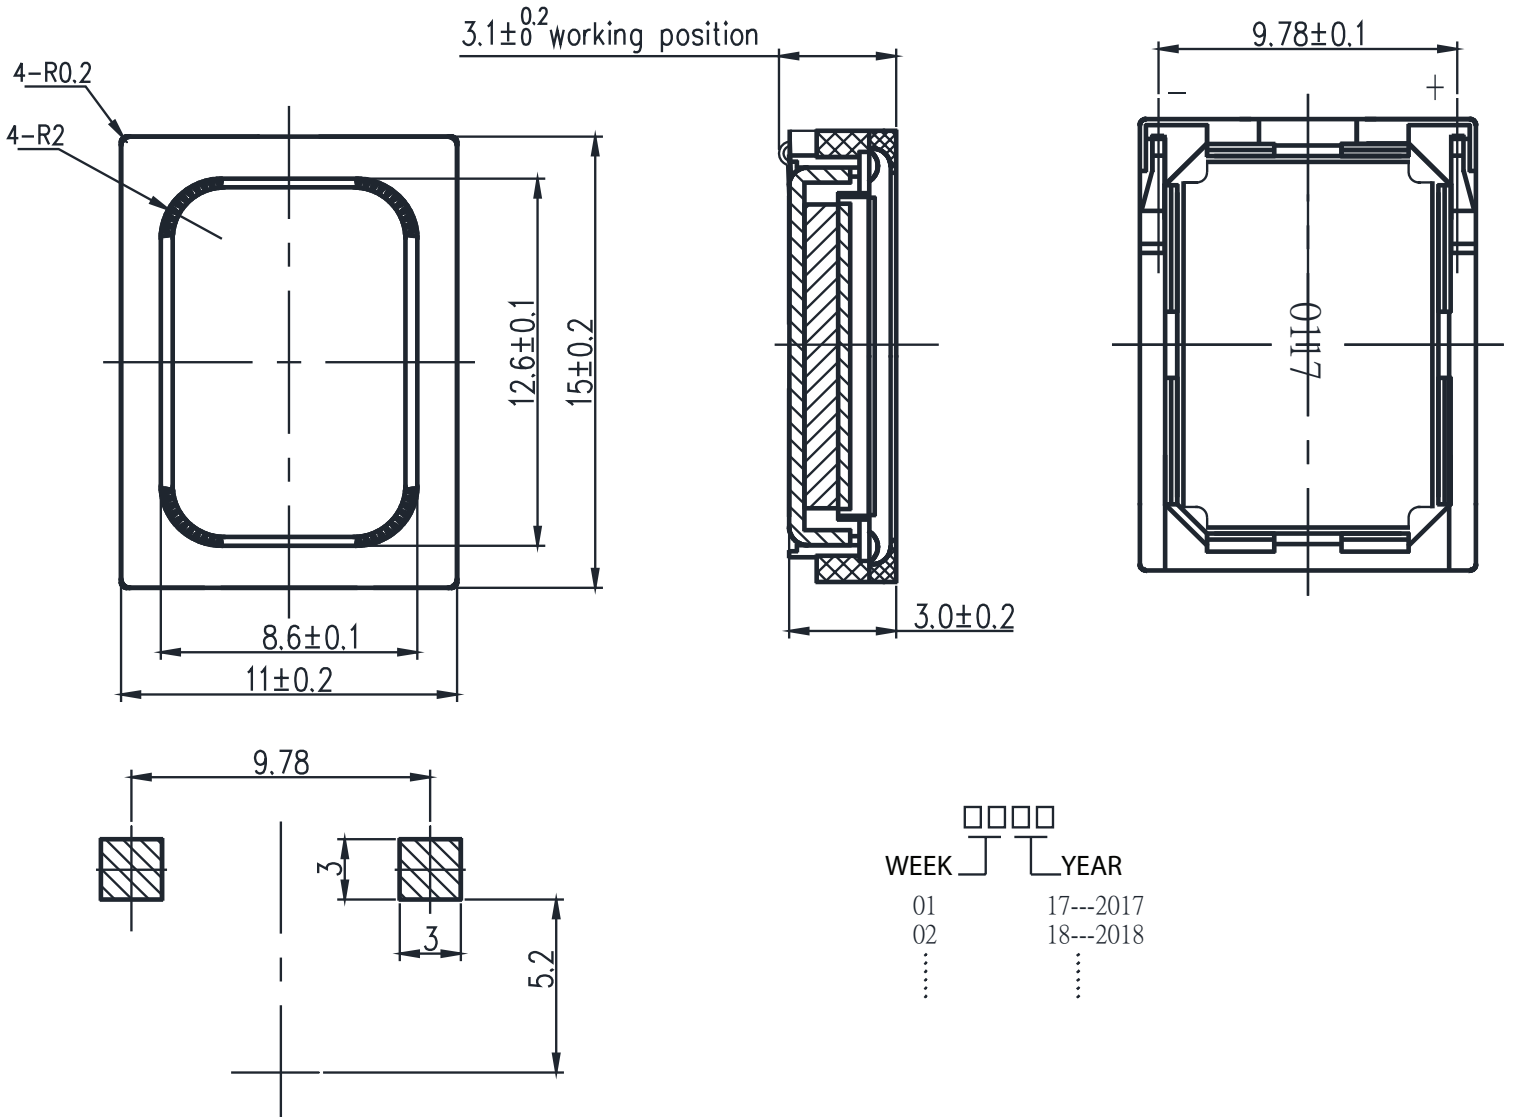

MECHANICAL DRAWING

units: mm
tolerance: ±0.2 mm

WEEK	YEAR
01	17---2017
02	18---2018
...	...

Recommended Pad Layout
Top View