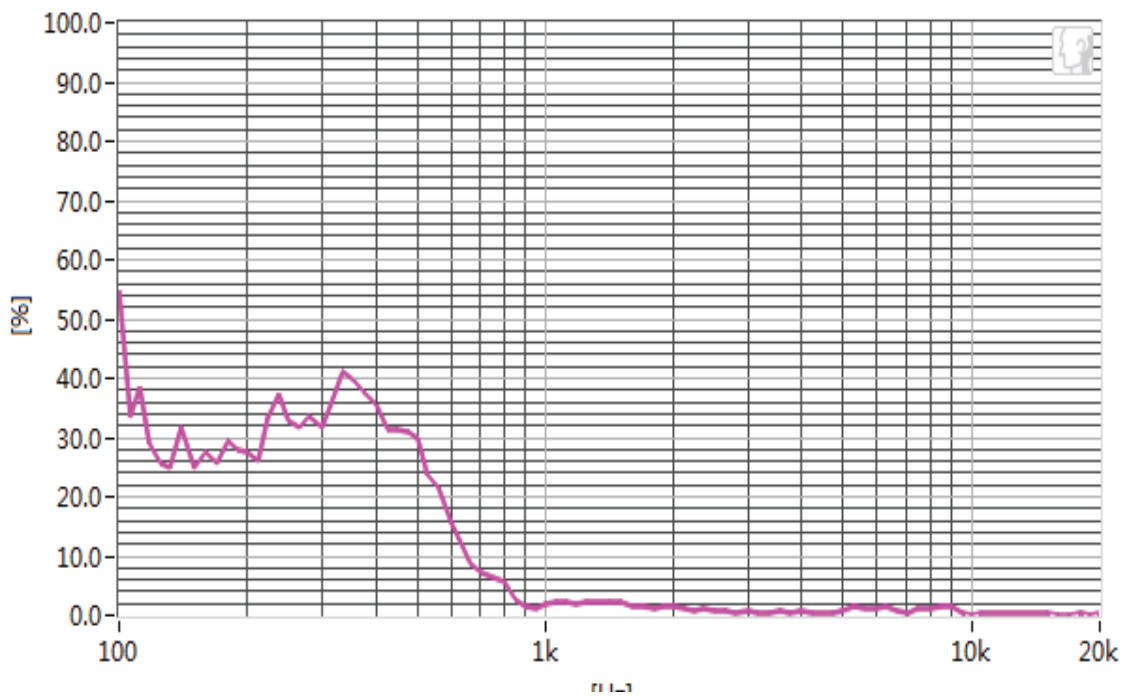

MODEL: CMS-15116-SP | **DESCRIPTION:** SPEAKER**FEATURES**

- 6 Ω impedance
- micro-speaker
- small footprint
- spring leads

**SPECIFICATIONS**

parameter	conditions/description	min	typ	max	units
input power	maximum power: IEC-60268-5, filter 60s on/120s off, 10 cycles at room temp in 1 cc closed box		0.94	1.3	W
impedance	at 2.0 kHz, 1.0 V	5.1	6	6.9	Ω
resonant frequency (Fo)	at 1.0 V at 1.0 V in 1cc closed box	467.5 765	550 900	632.5 1,035	Hz Hz
frequency response	output SPL \pm 10 dB	Fo		15,000	Hz
sound pressure level	at 0.94 W, 0.1 m ave, at 1.0, 1.5, 2.0, 3.0 kHz in 1 cc closed box	86	89	92	dB
distortion	at 1.0 kHz, 0.94 W			10	%
buzz, rattle, etc.	must be normal at sine wave between Fo ~ 20 kHz in 1 cc closed box		2.37		V
polarity	cone will move forward with positive dc current to "+" terminal				
dimensions	15 x 11 x 3				mm
magnet	Nd-Fe-B				
material	PPA				
cone material	PEEK				
terminal	spring contact				
weight			1.4		g
operating temperature		-30		70	$^{\circ}$ C
storage temperature		-40		85	$^{\circ}$ C
RoHS	yes				

Recommended Pad Layout
Top View

RESPONSE CURVES

Frequency Response Curve

Test condition: 0.94W/10cm in 1cc box

Total Harmonic Distortion Curve

Test condition: 0.94W/10cm in 1cc closed box

PACKAGING

units: mm