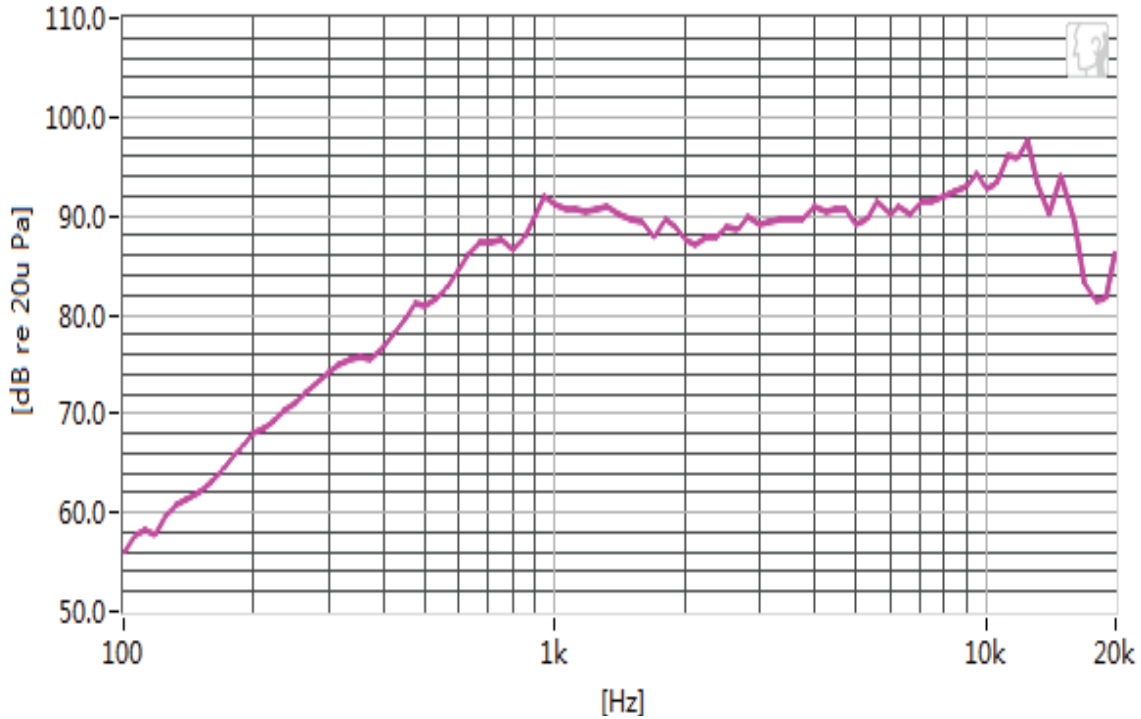

MODEL: CMS-15116-SP | **DESCRIPTION:** SPEAKER**FEATURES**

- 6 Ω impedance
- micro-speaker
- small footprint
- spring leads

**SPECIFICATIONS**

parameter	conditions/description	min	typ	max	units
input power	maximum power: IEC-60268-5, filter 60s on/120s off, 10 cycles at room temp in 1 cc closed box		0.94	1.3	W
impedance	at 2.0 kHz, 1.0 V	5.1	6	6.9	Ω
resonant frequency (Fo)	at 1.0 V at 1.0 V in 1cc closed box	467.5 765	550 900	632.5 1,035	Hz Hz
frequency response	output SPL \pm 10 dB	Fo		15,000	Hz
sound pressure level	at 0.94 W, 0.1 m ave, at 1.0, 1.5, 2.0, 3.0 kHz in 1 cc closed box	86	89	92	dB
distortion	at 1.0 kHz, 0.94 W			10	%
buzz, rattle, etc.	must be normal at sine wave between Fo ~ 20 kHz in 1 cc closed box		2.37		V
polarity	cone will move forward with positive dc current to "+" terminal				
dimensions	15 x 11 x 3				mm
magnet	Nd-Fe-B				
material	PPA				
cone material	PEEK				
terminal	spring contact				
weight			1.4		g
operating temperature		-30		70	$^{\circ}$ C
storage temperature		-40		85	$^{\circ}$ C
RoHS	yes				

Notes: 1. All specifications measured at 5-35 $^{\circ}$ C, humidity at 45-85%, under 86-106 kPa pressure, unless otherwise noted.

MECHANICAL DRAWING

units: mm
tolerance: ±0.2 mm

WEEK	YEAR
01	17---2017
02	18---2018
...	...

Recommended Pad Layout
Top View

RESPONSE CURVES

Frequency Response Curve

Test condition: 0.94W/10cm in 1cc box

Total Harmonic Distortion Curve

Test condition: 0.94W/10cm in 1cc closed box

PACKAGING

units: mm