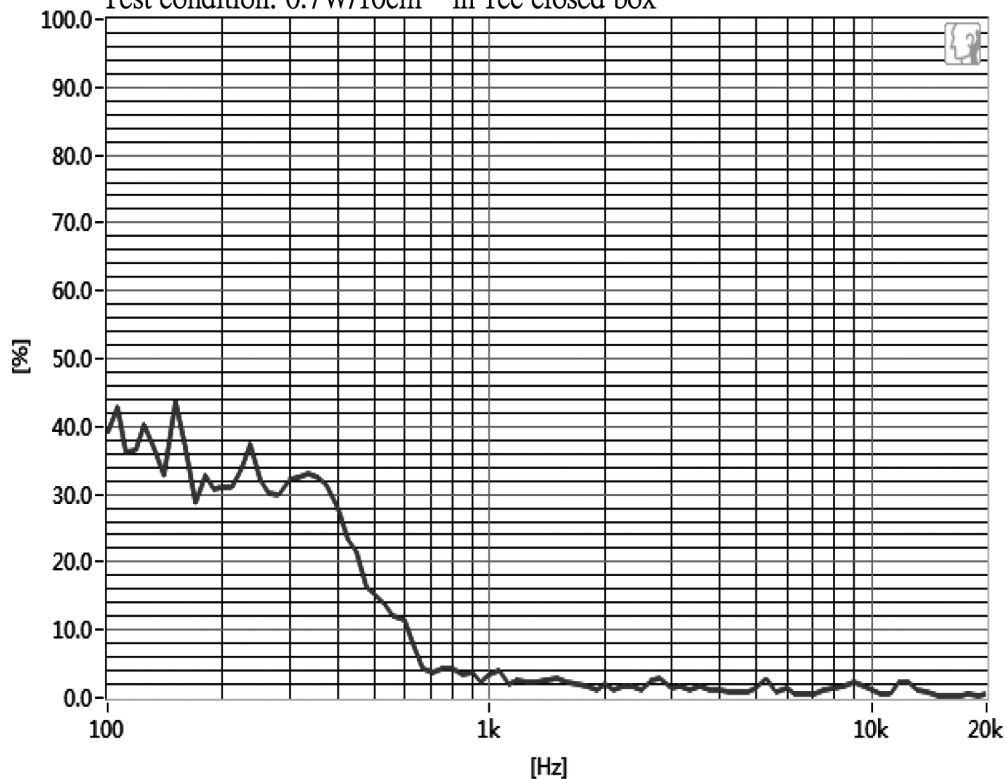

Total Harmonic Distortion Curve

Test condition: 0.7W/10cm in 1cc closed box