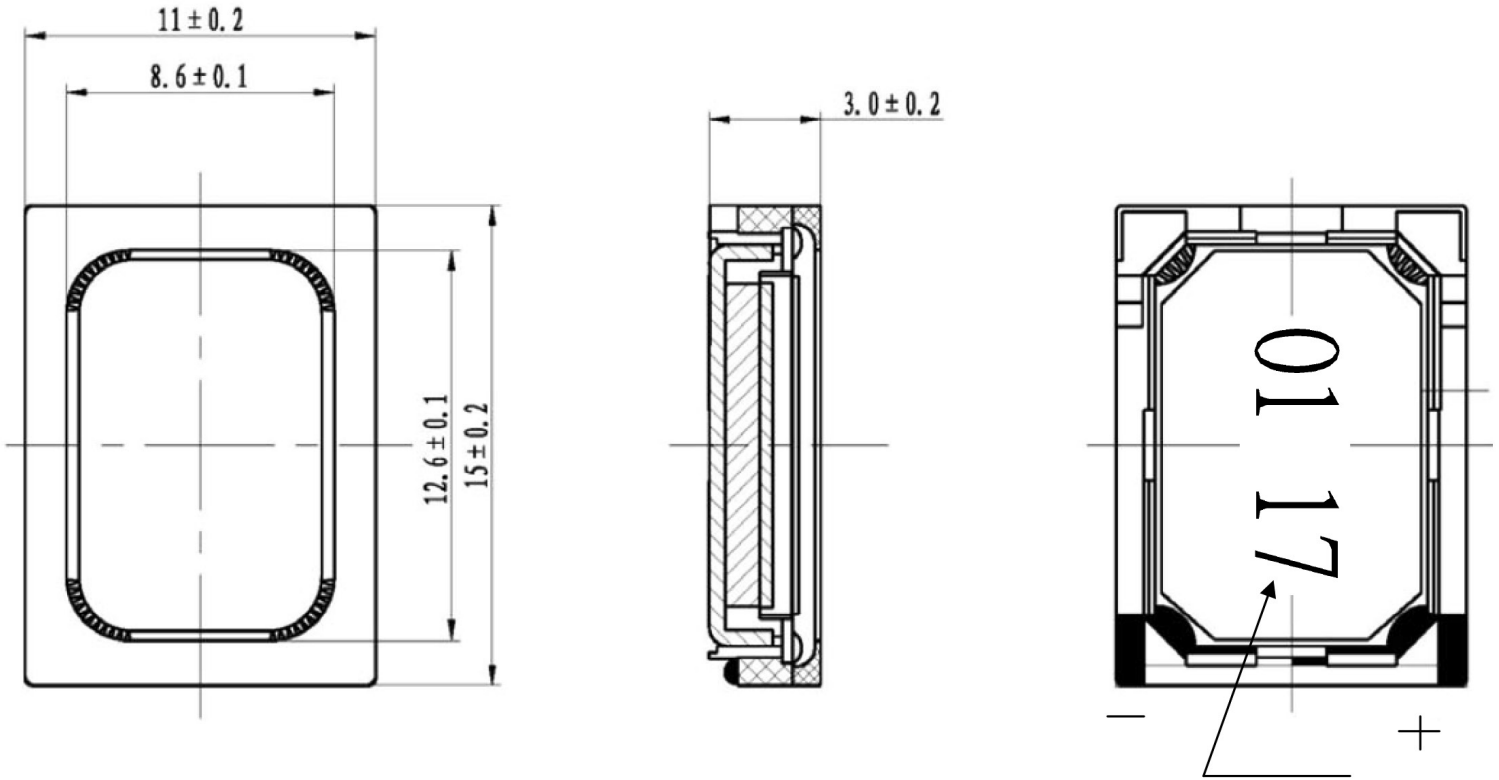

MECHANICAL DRAWING

units: mm
tolerance: ± 0.2 mm

W	W	Y	Y
01		17--2017	
02		18--2018