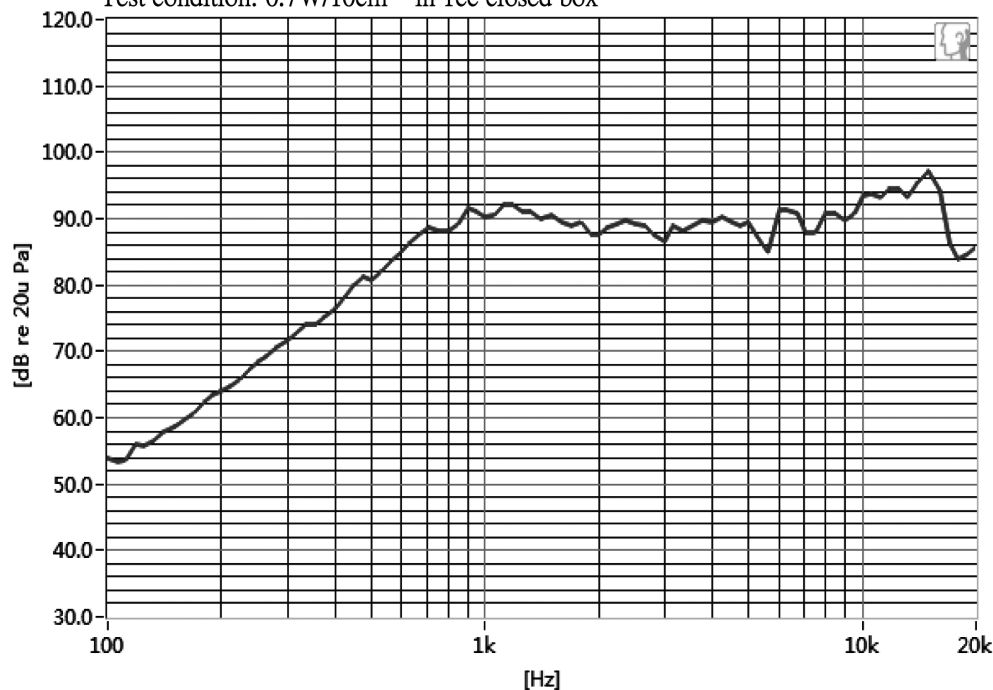

RESPONSE CURVES

Frequency Response Curve

Test condition: 0.7W/10cm in 1cc closed box