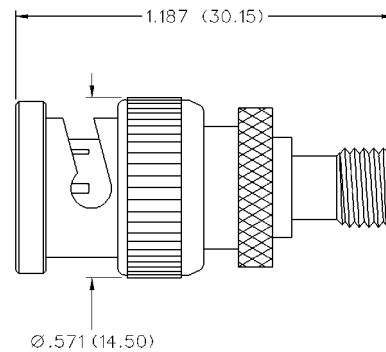

Between-Series Adapters

BNC to SMA

INCHES (MILLIMETERS) • CUSTOMER DRAWINGS AVAILABLE ON REQUEST

BNC Plug to SMA Plug Adapter

PART NO.
CP-AD582

BNC Jack to SMA Plug Adapter

PART NO.
CP-AD508

BNC Plug to SMA Jack Adapter

PART NO.
CP-AD583

BNC Jack to SMA Jack Adapter

PART NO.
CP-AD507