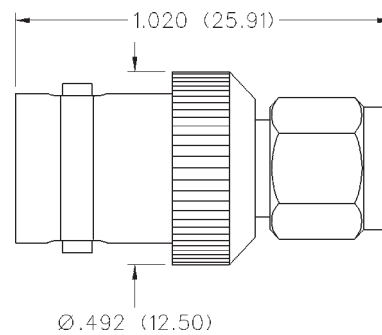

Between-Series Adapters

BNC to SMA

INCHES (MILLIMETERS) • CUSTOMER DRAWINGS AVAILABLE ON REQUEST

BNC Plug to SMA Plug Adapter

PART NO.
CP-AD582

BNC Jack to SMA Plug Adapter

PART NO.
CP-AD508

BNC Plug to SMA Jack Adapter

PART NO.
CP-AD583

BNC Jack to SMA Jack Adapter

PART NO.
CP-AD507