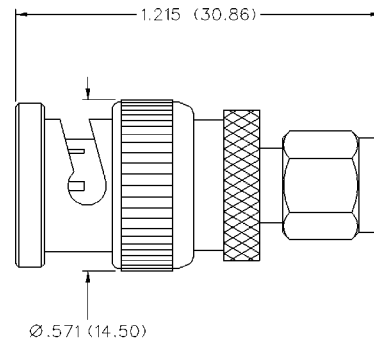

Between-Series Adapters

BNC to SMA

INCHES (MILLIMETERS) • CUSTOMER DRAWINGS AVAILABLE ON REQUEST

BNC Plug to SMA Plug Adapter

PART NO.
CP-AD582

BNC Jack to SMA Plug Adapter

PART NO.
CP-AD508

BNC Plug to SMA Jack Adapter

PART NO.
CP-AD583

BNC Jack to SMA Jack Adapter

PART NO.
CP-AD507