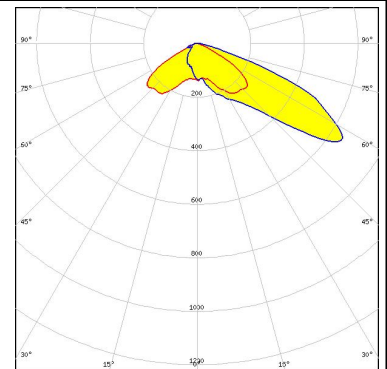

LED LUXEON 5050 Square LES
FWHM / FWTM Asymmetric
Efficiency 92 %
Peak intensity 0.7 cd/lm
LEDs/each optic 1
Light colour White
Required components: