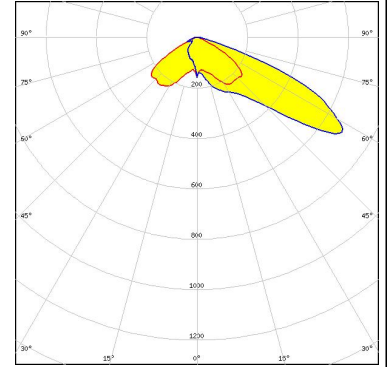

SPORT-IP-24-FT6W

Wide forward throw beam with optimized cut-off for high masts

SPECIFICATION:

Dimensions	173.0 x 71.4 mm
Height	10.9 mm
Fastening	pin, screw
Ingress protection classes	IP66, IP67
ROHS compliant	yes ⓘ

MATERIALS:

Component	Type	Material	Colour	Finish
SPORT-IP-24-FT6W	Multi-lens	PMMA	clear	
STRADA-IP-24-SEAL	Seal	Silicone	white	

ORDERING INFORMATION:

Component	Qty in box	MOQ	MPQ	Box weight (kg)
CS18971_SPORT-IP-24-FT6W » Box size: 476 x 273 x 247 mm	120	120	40	8.5

See also our general installation guide: www.ledil.com/installation_guide

OPTICAL RESULTS (SIMULATED):

LED J Series 5050 Round LES
 FWHM / FWTM Asymmetric
 Efficiency 92 %
 Peak intensity 0.7 cd/lm
 LEDs/each optic 1
 Light colour White
 Required components:

LED J Series 5050 Square LES 6V
 FWHM / FWTM Asymmetric
 Efficiency 92 %
 Peak intensity 0.7 cd/lm
 LEDs/each optic 1
 Light colour White
 Required components:

LED LUXEON 5050 HE
 FWHM / FWTM 121.0 + 24.0° / 138.0 + 100.0°
 Efficiency 85 %
 Peak intensity 0.6 cd/lm
 LEDs/each optic 1
 Light colour White
 Required components: