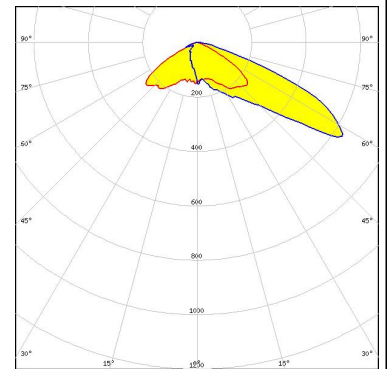

SPORT-IP-24-FT6W

Wide forward throw beam with optimized cut-off for high masts

SPECIFICATION:

Dimensions	173.0 x 71.4 mm
Height	10.9 mm
Fastening	pin, screw
Ingress protection classes	IP66, IP67
ROHS compliant	yes ⓘ

MATERIALS:

Component	Type	Material	Colour	Finish
SPORT-IP-24-FT6W	Multi-lens	PMMA	clear	
STRADA-IP-24-SEAL	Seal	Silicone	white	

ORDERING INFORMATION:

Component	Qty in box	MOQ	MPQ	Box weight (kg)
CS18971_SPORT-IP-24-FT6W » Box size: 476 x 273 x 247 mm	120	120	40	8.5

See also our general installation guide: www.ledil.com/installation_guide

OPTICAL RESULTS (SIMULATED):

LED J Series 5050 Round LES
 FWHM / FWTM Asymmetric
 Efficiency 92 %
 Peak intensity 0.7 cd/lm
 LEDs/each optic 1
 Light colour White
 Required components:

LED J Series 5050 Square LES 6V
 FWHM / FWTM Asymmetric
 Efficiency 92 %
 Peak intensity 0.7 cd/lm
 LEDs/each optic 1
 Light colour White
 Required components:

LED LUXEON 5050 HE
 FWHM / FWTM 121.0 + 24.0° / 138.0 + 100.0°
 Efficiency 85 %
 Peak intensity 0.6 cd/lm
 LEDs/each optic 1
 Light colour White
 Required components: