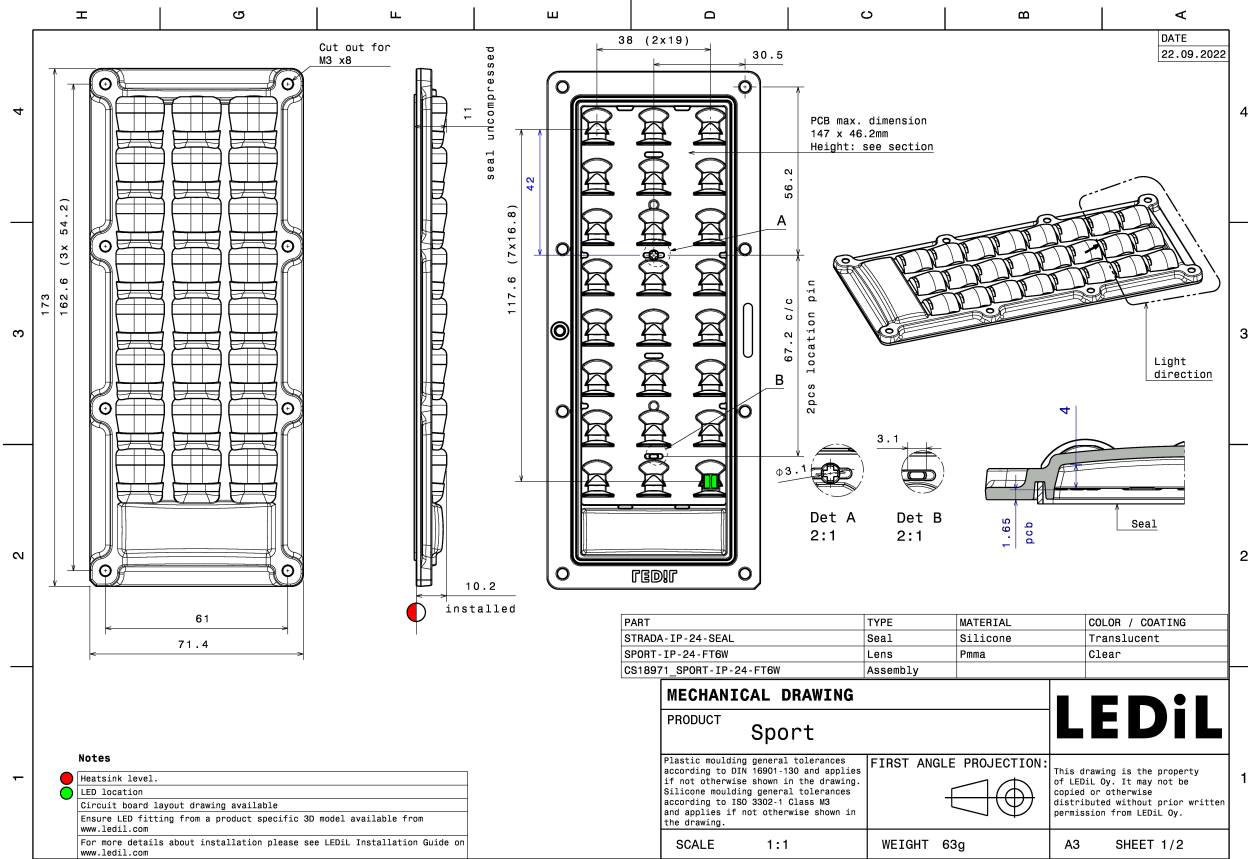

SPORT-IP-24-FT6W

Wide forward throw beam with optimized cut-off for high masts

SPECIFICATION:

Dimensions	173.0 x 71.4 mm
Height	10.9 mm
Fastening	pin, screw
Ingress protection classes	IP66, IP67
ROHS compliant	yes ⓘ

MATERIALS:

Component	Type	Material	Colour	Finish
SPORT-IP-24-FT6W	Multi-lens	PMMA	clear	
STRADA-IP-24-SEAL	Seal	Silicone	white	

ORDERING INFORMATION:

Component	Qty in box	MOQ	MPQ	Box weight (kg)
CS18971_SPORT-IP-24-FT6W » Box size: 476 x 273 x 247 mm	120	120	40	8.5