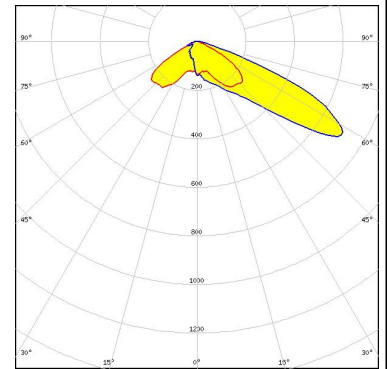

SPORT-IP-24-FT6W

Wide forward throw beam with optimized cut-off for high masts

SPECIFICATION:

Dimensions	173.0 x 71.4 mm
Height	10.9 mm
Fastening	pin, screw
Ingress protection classes	IP66, IP67
ROHS compliant	yes ⓘ

MATERIALS:

Component	Type	Material	Colour	Finish
SPORT-IP-24-FT6W	Multi-lens	PMMA	clear	
STRADA-IP-24-SEAL	Seal	Silicone	white	

ORDERING INFORMATION:

Component	Qty in box	MOQ	MPQ	Box weight (kg)
CS18971_SPORT-IP-24-FT6W » Box size: 476 x 273 x 247 mm	120	120	40	8.5

See also our general installation guide: www.ledil.com/installation_guide

OPTICAL RESULTS (SIMULATED):

LED J Series 5050 Round LES
 FWHM / FWTM Asymmetric
 Efficiency 92 %
 Peak intensity 0.7 cd/lm
 LEDs/each optic 1
 Light colour White
 Required components: