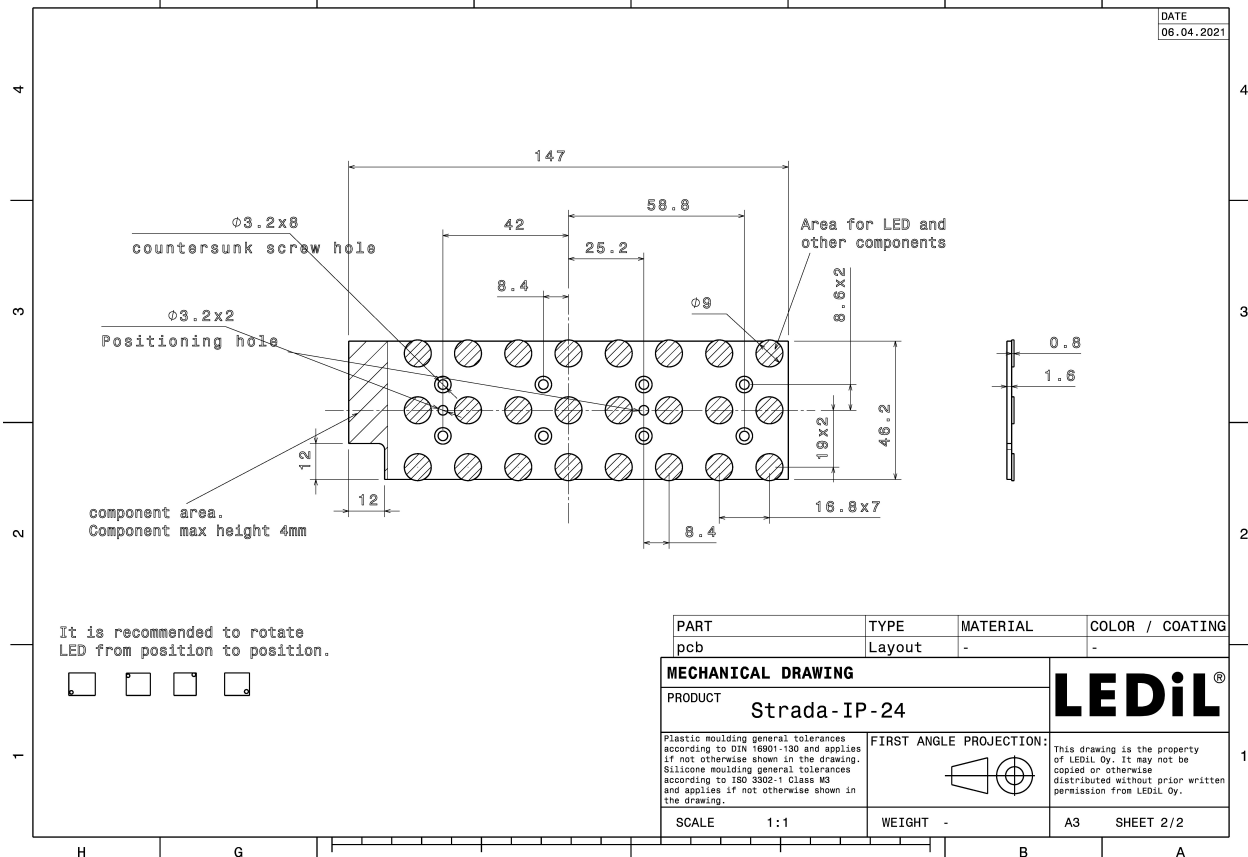

SPORT-IP-24-FT6W

Wide forward throw beam with optimized cut-off for high masts

SPECIFICATION:

Dimensions	173.0 x 71.4 mm
Height	10.9 mm
Fastening	pin, screw
Ingress protection classes	IP66, IP67
ROHS compliant	yes ⓘ

MATERIALS:

Component	Type	Material	Colour	Finish
SPORT-IP-24-FT6W	Multi-lens	PMMA	clear	
STRADA-IP-24-SEAL	Seal	Silicone	white	

ORDERING INFORMATION:

Component	Qty in box	MOQ	MPQ	Box weight (kg)
CS18971_SPORT-IP-24-FT6W » Box size: 476 x 273 x 247 mm	120	120	40	8.5