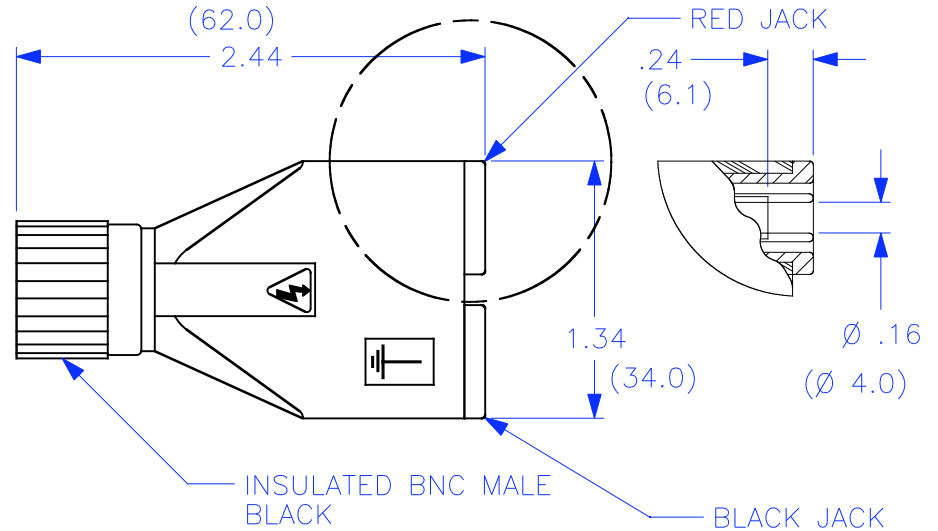

- INSULATED BNC MALE WITH 4mm SAFETY JACKS.  
APPLICATION: ADAPTS BNC FEMALE CONNECTOR TO 4mm SHEATHED JACKS TO ACCEPT SHEATH BANANA PLUGS.  
UPGRADES BNC TO IEC SPECIFICATIONS.
- SPECIFICATIONS:  
INSULATOR: POLYAMIDE (NYLON), GREY  
JACK CONTACTS: BRASS, NICKEL PLATED  
BNC(m): BRASS. CENTER CONTACT, GOLD PLATED.
- RATING:  
VOLTAGE: 500V CATI OR 150V CATIII P2 (IEC61010-1)  
CURRENT: 3A MAX.  
RESISTANCE: <0.8mΩ.  
TEMPERATURE: -20° C TO +80° C.

**SCHEMATIC**

|   |  |   |  |   |   |                                   |                  |
|---|--|---|--|---|---|-----------------------------------|------------------|
| <b>THIRD ANGLE PROJECTION</b>   |  | UNLESS OTHERWISE SPECIFIED<br>DIMENSIONS ARE IN INCHES<br>TOLERANCES ARE:<br>FRACTIONS    DECIMALS<br>± 1/32        .XX ± .02<br>.XXX ± .005<br><b>DO NOT SCALE DRAWING</b> | <b>CONTRACT NO.</b>  |   | <b>Cal Test Electronics</b><br>22820 Savi Ranch Parkway<br>Yorba Linda, CA 92887-4610 |                                   |                  |
|   |  |   | <b>APPROVALS</b><br>DRAWN    WDH                      DATE    7/12/99<br>CHECKED<br>ENGR.<br>DESIGN ACTIVITY | <b>TITLE</b><br><b>INSULATED BNC(m) w/4mm SHEATHED SAFETY JACKS</b> |   |                                   |                  |
| MATERIAL<br>FINISH<br>NEXT ASSY                      USED ON<br>APPLICATION |  |   |  | <b>SIZE</b><br><b>A</b>   | <b>CAGE CODE</b><br><b>43F45</b>  | <b>DWG. NO.</b><br><b>P241200</b> | <b>REV.</b><br>- |
|   |  |   |  | <b>SCALE</b> 1:1  | <b>SHEET</b> 1 OF 1   |                                   |                  |