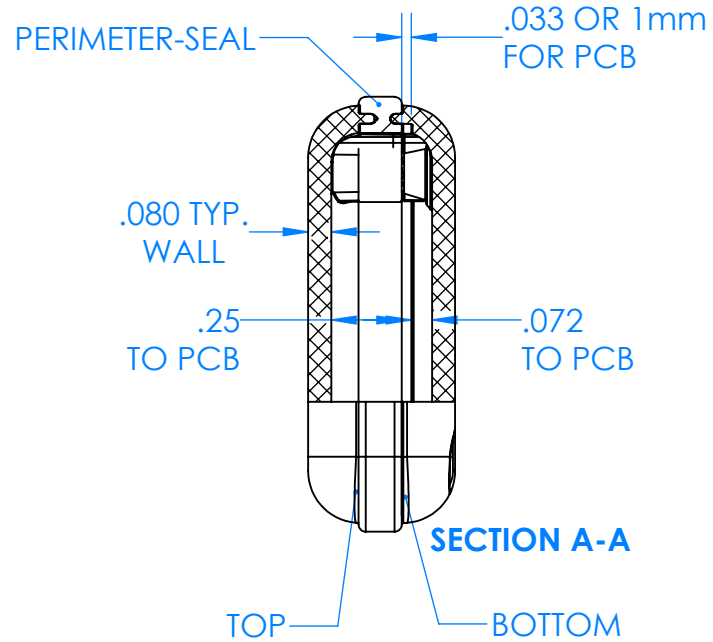

SERPAC CX20A-YY-A-ZZ

Electronic Enclosures

Enclosure color (YY)
 Top-Bottom combinations available
 BK=black
 CL=clear
 TRGY=translucent gray
 TRRD=translucent red

Seal color (ZZ)
 BK=black
 BL=blue
 GM=gunmetal
 NG=neon green
 NO=neon orange
 OR=orange
 YL=yellow
 WH=white

PN	Description
5510A.YY	(1) BW 2A Top,YY
5511A.YY	(1) BW 2A Bottom,YY
5521A.ZZ	(1) CX2 Perimeter Seal, ZZ
6002	(4) #2 X 3/8" PH HD screw TORQUE 35-60 in-oz

Watertight enclosure meets or exceeds:
 IP67
 NEMA 4X, 12, 13