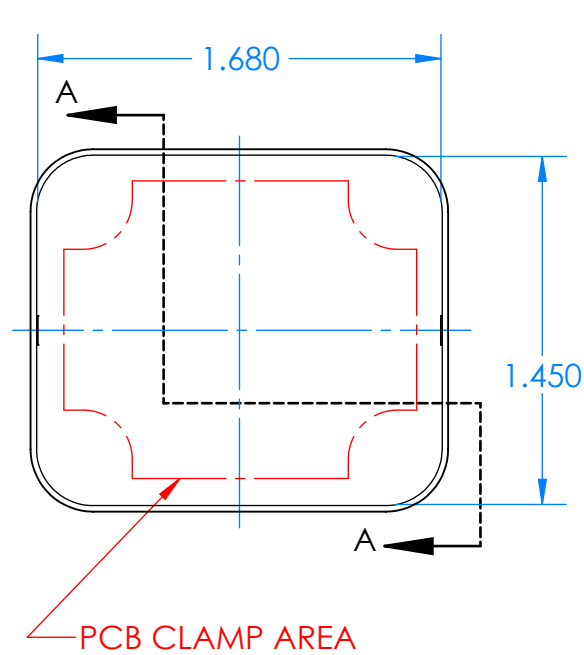

SERPAC CX20A-YY-A-ZZ

Electronic Enclosures

Enclosure color (YY)
 Top-Bottom combinations available
 BK=black
 CL=clear
 TRGY=translucent gray
 TRRD=translucent red

Seal color (ZZ)
 BK=black
 BL=blue
 GM=gunmetal
 NG=neon green
 NO=neon orange
 OR=orange
 YL=yellow
 WH=white

PN	Description
5510A.YY	(1) BW 2A Top,YY
5511A.YY	(1) BW 2A Bottom,YY
5521A.ZZ	(1) CX2 Perimeter Seal, ZZ
6002	(4) #2 X 3/8" PH HD screw TORQUE 35-60 in-oz

Watertight enclosure meets or exceeds:
 IP67
 NEMA 4X, 12, 13