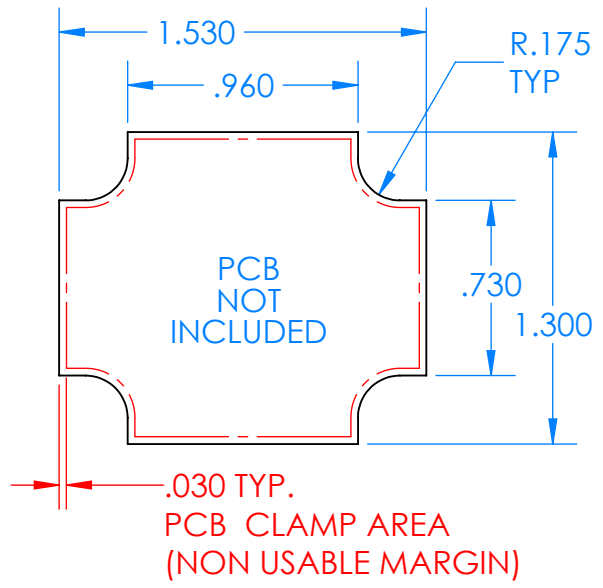

SERPAC CX20A-YY-A-ZZ

Electronic Enclosures

Enclosure color (YY)
 Top-Bottom combinations available
 BK=black
 CL=clear
 TRGY=translucent gray
 TRRD=translucent red

Seal color (ZZ)
 BK=black
 BL=blue
 GM=gunmetal
 NG=neon green
 NO=neon orange
 OR=orange
 YL=yellow
 WH=white

PN	Description
5510A.YY	(1) BW 2A Top,YY
5511A.YY	(1) BW 2A Bottom,YY
5521A.ZZ	(1) CX2 Perimeter Seal, ZZ
6002	(4) #2 X 3/8" PH HD screw TORQUE 35-60 in-oz

Watertight enclosure meets or exceeds:
 IP67
 NEMA 4X, 12, 13