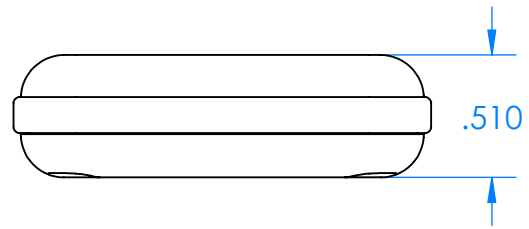

SERPAC CX20A-YY-A-ZZ

Electronic Enclosures

Enclosure color (YY)
 Top-Bottom combinations available
 BK=black
 CL=clear
 TRGY=translucent gray
 TRRD=translucent red

Seal color (ZZ)
 BK=black
 BL=blue
 GM=gunmetal
 NG=neon green
 NO=neon orange
 OR=orange
 YL=yellow
 WH=white

PN	Description
5510A.YY	(1) BW 2A Top,YY
5511A.YY	(1) BW 2A Bottom,YY
5521A.ZZ	(1) CX2 Perimeter Seal, ZZ
6002	(4) #2 X 3/8" PH HD screw TORQUE 35-60 in-oz

Watertight enclosure meets or exceeds:
 IP67
 NEMA 4X, 12, 13