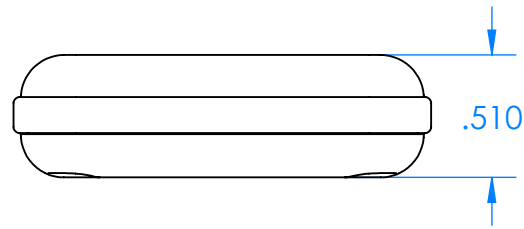

# SERPAC CX20A-YY-A-ZZ

Electronic Enclosures

**Enclosure color (YY)**  
 Top-Bottom combinations available  
 BK=black  
 CL=clear  
 TRGY=translucent gray  
 TRRD=translucent red

**Seal color (ZZ)**  
 BK=black  
 BL=blue  
 GM=gunmetal  
 NG=neon green  
 NO=neon orange  
 OR=orange  
 YL=yellow  
 WH=white

PN	Description
5510A.YY	(1) BW 2A Top,YY
5511A.YY	(1) BW 2A Bottom,YY
5521A.ZZ	(1) CX2 Perimeter Seal, ZZ
6002	(4) #2 X 3/8" PH HD screw TORQUE 35-60 in-oz

Watertight enclosure meets or exceeds:  
 IP67  
 NEMA 4X, 12, 13