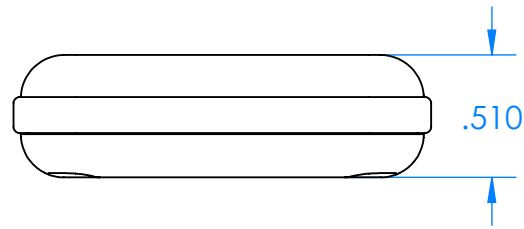

SERPAC CX20A-YY-A-ZZ

Electronic Enclosures

Enclosure color (YY)
 Top-Bottom combinations available
 BK=black
 CL=clear
 TRGY=translucent gray
 TRRD=translucent red

Seal color (ZZ)
 BK=black
 BL=blue
 GM=gunmetal
 NG=neon green
 NO=neon orange
 OR=orange
 YL=yellow
 WH=white

PN	Description
5510A.YY	(1) BW 2A Top,YY
5511A.YY	(1) BW 2A Bottom,YY
5521A.ZZ	(1) CX2 Perimeter Seal, ZZ
6002	(4) #2 X 3/8" PH HD screw TORQUE 35-60 in-oz

Watertight enclosure meets or exceeds:
 IP67
 NEMA 4X, 12, 13