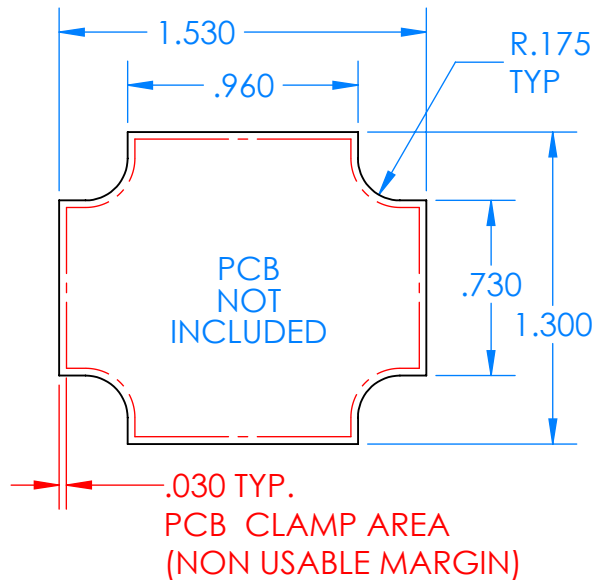

SERPAC CX20A-YY-A-ZZ

Electronic Enclosures

Enclosure color (YY)
 Top-Bottom combinations available
 BK=black
 CL=clear
 TRGY=translucent gray
 TRRD=translucent red

Seal color (ZZ)
 BK=black
 BL=blue
 GM=gunmetal
 NG=neon green
 NO=neon orange
 OR=orange
 YL=yellow
 WH=white

PN	Description
5510A.YY	(1) BW 2A Top,YY
5511A.YY	(1) BW 2A Bottom,YY
5521A.ZZ	(1) CX2 Perimeter Seal, ZZ
6002	(4) #2 X 3/8" PH HD screw TORQUE 35-60 in-oz

Watertight enclosure meets or exceeds:
 IP67
 NEMA 4X, 12, 13