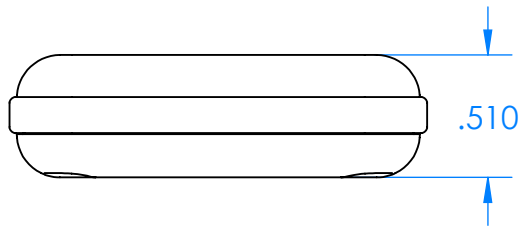

SERPAC CX20A-YY-A-ZZ

Electronic Enclosures

Enclosure color (YY)
 Top-Bottom combinations available
 BK=black
 CL=clear
 TRGY=translucent gray
 TRRD=translucent red

Seal color (ZZ)
 BK=black
 BL=blue
 GM=gunmetal
 NG=neon green
 NO=neon orange
 OR=orange
 YL=yellow
 WH=white

PN	Description
5510A.YY	(1) BW 2A Top,YY
5511A.YY	(1) BW 2A Bottom,YY
5521A.ZZ	(1) CX2 Perimeter Seal, ZZ
6002	(4) #2 X 3/8" PH HD screw TORQUE 35-60 in-oz

Watertight enclosure meets or exceeds:
 IP67
 NEMA 4X, 12, 13