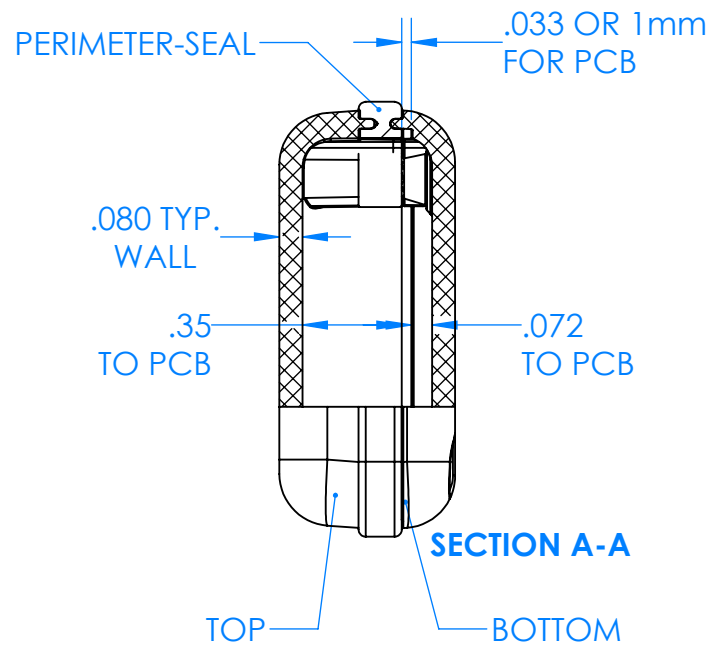

SERPAC CX21A-YY-A-ZZ

Electronic Enclosures

Enclosure color (YY)

Top-Bottom combinations available

- BK=black
- CL=clear
- TRGY=translucent gray
- TRRD=translucent red

Seal color (ZZ)

- BK=black
- BL=blue
- GM=gunmetal
- NG=neon green
- NO=neon orange
- OR=orange
- YL=yellow
- WH=white

PN	Description
5512A,YY	(1) BW 2B Top,YY
5511A,YY	(1) BW 2A Bottom,YY
5521A,ZZ	(1) CX2 Perimeter Seal, ZZ
6002	(4) #2 X 3/8" PH HD screw TORQUE 35-60 in-oz

Watertight enclosure meets or exceeds:
 IP67
 NEMA 4X, 12, 13