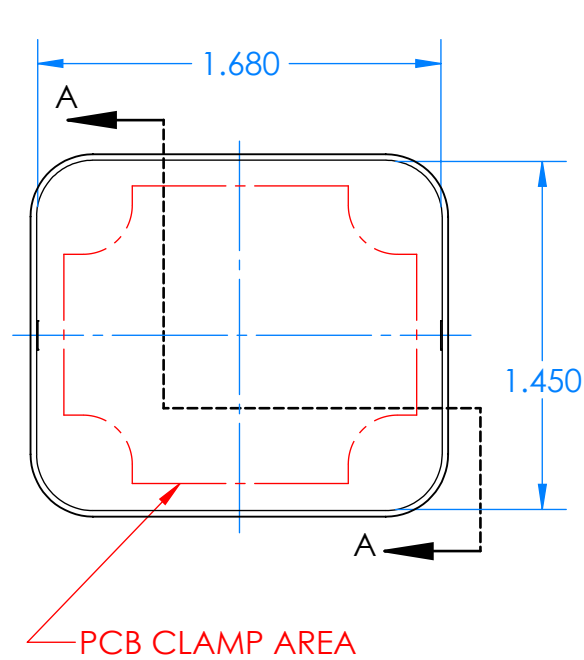

SERPAC CX21A-YY-A-ZZ

Electronic Enclosures

Enclosure color (YY)

Top-Bottom combinations available

- BK=black
- CL=clear
- TRGY=translucent gray
- TRRD=translucent red

Seal color (ZZ)

- BK=black
- BL=blue
- GM=gunmetal
- NG=neon green
- NO=neon orange
- OR=orange
- YL=yellow
- WH=white

PN	Description
5512A,YY	(1) BW 2B Top,YY
5511A,YY	(1) BW 2A Bottom,YY
5521A,ZZ	(1) CX2 Perimeter Seal, ZZ
6002	(4) #2 X 3/8" PH HD screw TORQUE 35-60 in-oz

Watertight enclosure meets or exceeds:
 IP67
 NEMA 4X, 12, 13