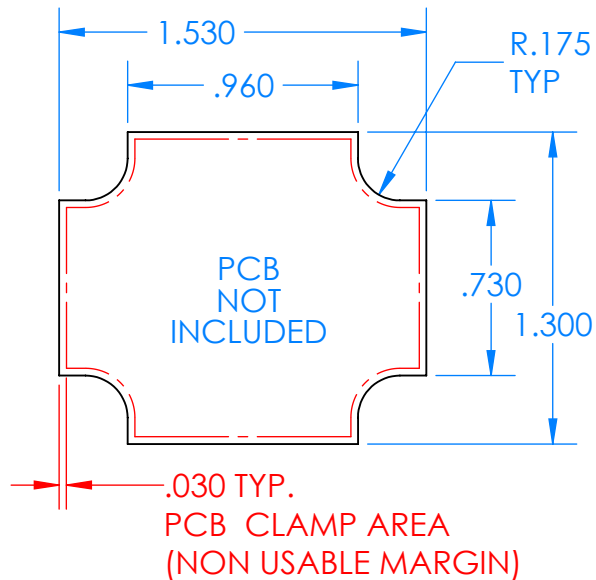

SERPAC CX21A-YY-A-ZZ

Electronic Enclosures

Enclosure color (YY)

Top-Bottom combinations available

- BK=black
- CL=clear
- TRGY=translucent gray
- TRRD=translucent red

Seal color (ZZ)

- BK=black
- BL=blue
- GM=gunmetal
- NG=neon green
- NO=neon orange
- OR=orange
- YL=yellow
- WH=white

PN	Description
5512A,YY	(1) BW 2B Top,YY
5511A,YY	(1) BW 2A Bottom,YY
5521A,ZZ	(1) CX2 Perimeter Seal, ZZ
6002	(4) #2 X 3/8" PH HD screw TORQUE 35-60 in-oz

Watertight enclosure meets or exceeds:
 IP67
 NEMA 4X, 12, 13