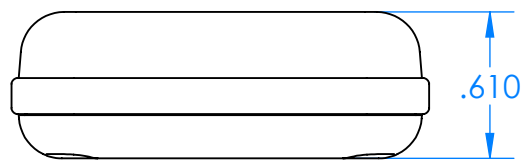

SERPAC CX21A-YY-A-ZZ

Electronic Enclosures

Enclosure color (YY)

Top-Bottom combinations available

- BK=black
- CL=clear
- TRGY=translucent gray
- TRRD=translucent red

Seal color (ZZ)

- BK=black
- BL=blue
- GM=gunmetal
- NG=neon green
- NO=neon orange
- OR=orange
- YL=yellow
- WH=white

PN	Description
5512A,YY	(1) BW 2B Top,YY
5511A,YY	(1) BW 2A Bottom,YY
5521A,ZZ	(1) CX2 Perimeter Seal, ZZ
6002	(4) #2 X 3/8" PH HD screw TORQUE 35-60 in-oz

Watertight enclosure meets or exceeds:
 IP67
 NEMA 4X, 12, 13