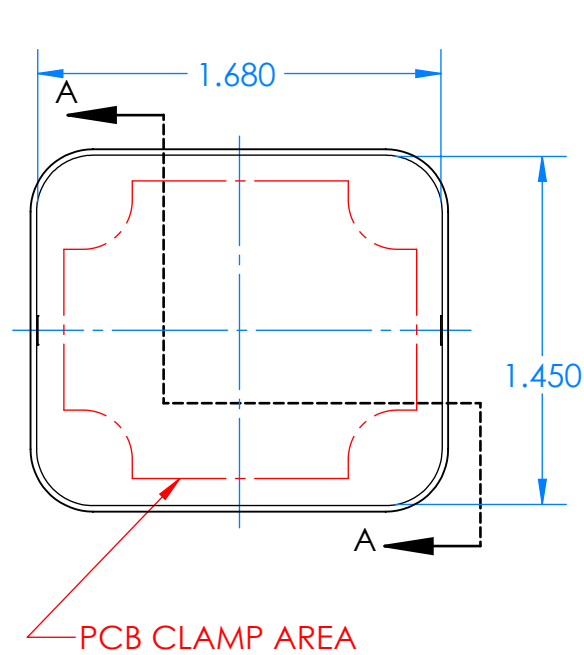

SERPAC CX23A-YY-A-ZZ

Electronic Enclosures

Enclosure color (YY)
Top-Bottom combinations available
BK=black
CL=clear
TRGY=translucent gray
TRRD=translucent red

Seal color (ZZ)
BK=black
BL=blue
GM=gunmetal
NG=neon green
NO=neon orange
OR=orange
YL=yellow
WH=white

PN	Description
5510A.YY	(1) BW 2A Top,YY
5513A.YY	(1) BW 2B Bottom,YY
5521A.ZZ	(1) CX2 Perimeter Seal, ZZ
6002	(4) #2 X 3/8" PH HD screw TORQUE 35-60 in-oz

Watertight enclosure meets or exceeds:
IP67
NEMA 4X, 12, 13