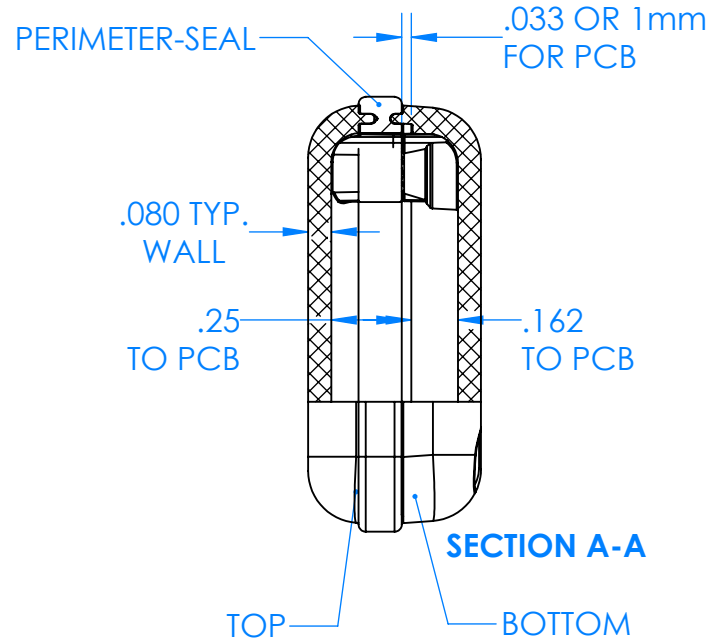

SERPAC CX23A-YY-A-ZZ

Electronic Enclosures

Enclosure color (YY)
Top-Bottom combinations available
BK=black
CL=clear
TRGY=translucent gray
TRRD=translucent red

Seal color (ZZ)
BK=black
BL=blue
GM=gunmetal
NG=neon green
NO=neon orange
OR=orange
YL=yellow
WH=white

PN	Description
5510A.YY	(1) BW 2A Top,YY
5513A.YY	(1) BW 2B Bottom,YY
5521A.ZZ	(1) CX2 Perimeter Seal, ZZ
6002	(4) #2 X 3/8" PH HD screw TORQUE 35-60 in-oz

Watertight enclosure meets or exceeds:
IP67
NEMA 4X, 12, 13