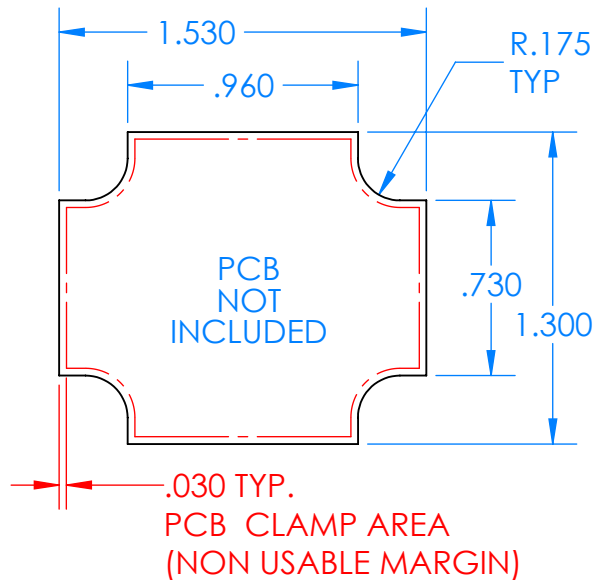

SERPAC CX23A-YY-A-ZZ

Electronic Enclosures

Enclosure color (YY)
Top-Bottom combinations available
BK=black
CL=clear
TRGY=translucent gray
TRRD=translucent red

Seal color (ZZ)
BK=black
BL=blue
GM=gunmetal
NG=neon green
NO=neon orange
OR=orange
YL=yellow
WH=white

PN	Description
5510A.YY	(1) BW 2A Top,YY
5513A.YY	(1) BW 2B Bottom,YY
5521A.ZZ	(1) CX2 Perimeter Seal, ZZ
6002	(4) #2 X 3/8" PH HD screw TORQUE 35-60 in-oz

Watertight enclosure meets or exceeds:
IP67
NEMA 4X, 12, 13