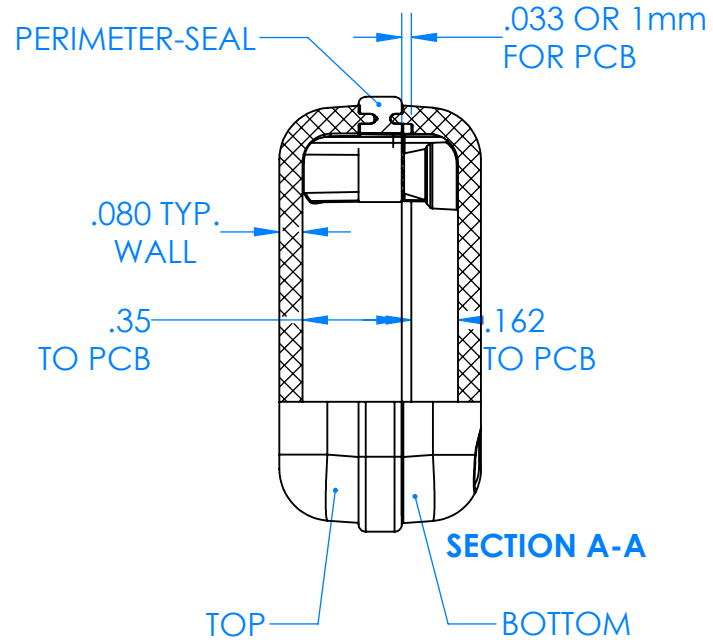

SERPAC CX24A-YY-A-ZZ

Electronic Enclosures

Enclosure color (YY)
 Top-Bottom combinations available
 BK=black
 CL=clear
 TRGY=translucent gray
 TRRD=translucent red

Seal color (ZZ)
 BK=black
 BL=blue
 GM=gunmetal
 NG=neon green
 NO=neon orange
 OR=orange
 YL=yellow
 WH=white

PN	Description
5512A.YY	(1) BW 2B Top,YY
5513A.YY	(1) BW 2B Bottom,YY
5521A.ZZ	(1) CX2 Perimeter Seal, ZZ
6002	(4) #2 X 3/8" PH HD screw TORQUE 35-60 in-oz

Watertight enclosure meets or exceeds:
 IP67
 NEMA 4X, 12, 13