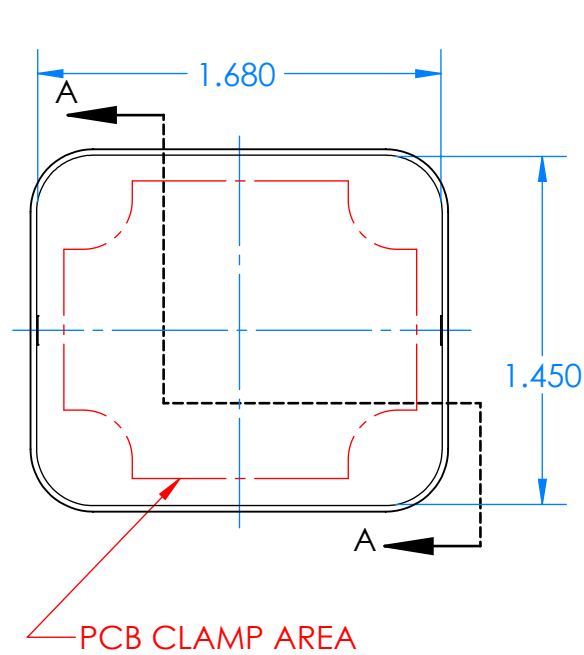

SERPAC CX24A-YY-A-ZZ

Electronic Enclosures

Enclosure color (YY)
 Top-Bottom combinations available
 BK=black
 CL=clear
 TRGY=translucent gray
 TRRD=translucent red

Seal color (ZZ)
 BK=black
 BL=blue
 GM=gunmetal
 NG=neon green
 NO=neon orange
 OR=orange
 YL=yellow
 WH=white

PN	Description
5512A.YY	(1) BW 2B Top,YY
5513A.YY	(1) BW 2B Bottom,YY
5521A.ZZ	(1) CX2 Perimeter Seal, ZZ
6002	(4) #2 X 3/8" PH HD screw TORQUE 35-60 in-oz

Watertight enclosure meets or exceeds:
 IP67
 NEMA 4X, 12, 13