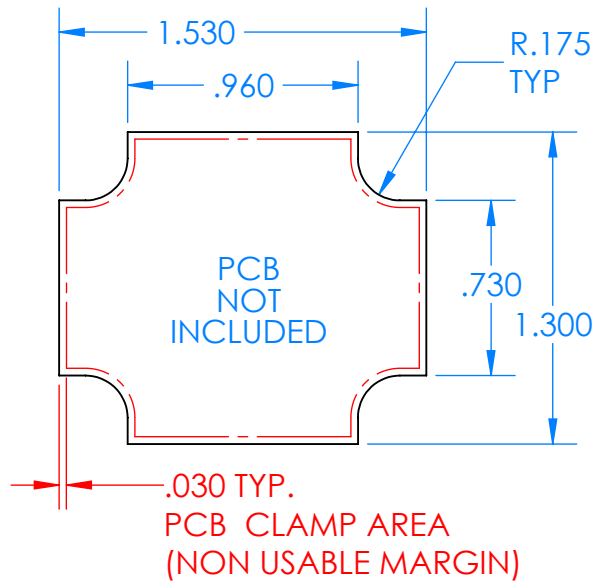

SERPAC CX24A-YY-A-ZZ

Electronic Enclosures

Enclosure color (YY)
 Top-Bottom combinations available
 BK=black
 CL=clear
 TRGY=translucent gray
 TRRD=translucent red

Seal color (ZZ)
 BK=black
 BL=blue
 GM=gunmetal
 NG=neon green
 NO=neon orange
 OR=orange
 YL=yellow
 WH=white

PN	Description
5512A.YY	(1) BW 2B Top,YY
5513A.YY	(1) BW 2B Bottom,YY
5521A.ZZ	(1) CX2 Perimeter Seal, ZZ
6002	(4) #2 X 3/8" PH HD screw TORQUE 35-60 in-oz

Watertight enclosure meets or exceeds:
 IP67
 NEMA 4X, 12, 13