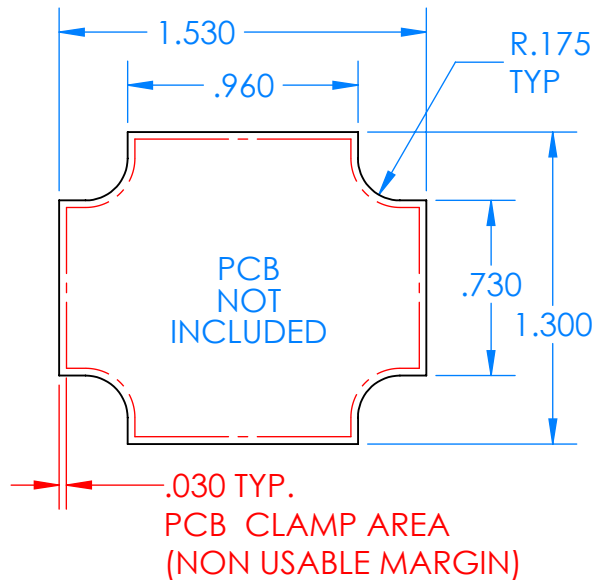

# SERPAC CX24A-YY-A-ZZ

Electronic Enclosures

- Enclosure color (YY)**  
 Top-Bottom combinations available  
 BK=black  
 CL=clear  
 TRGY=translucent gray  
 TRRD=translucent red
- 
- Seal color (ZZ)**  
 BK=black  
 BL=blue  
 GM=gunmetal  
 NG=neon green  
 NO=neon orange  
 OR=orange  
 YL=yellow  
 WH=white
- 

PN	Description
5512A.YY	(1) BW 2B Top,YY
5513A.YY	(1) BW 2B Bottom,YY
5521A.ZZ	(1) CX2 Perimeter Seal, ZZ
6002	(4) #2 X 3/8" PH HD screw TORQUE 35-60 in-oz

Watertight enclosure meets or exceeds:  
 IP67  
 NEMA 4X, 12, 13