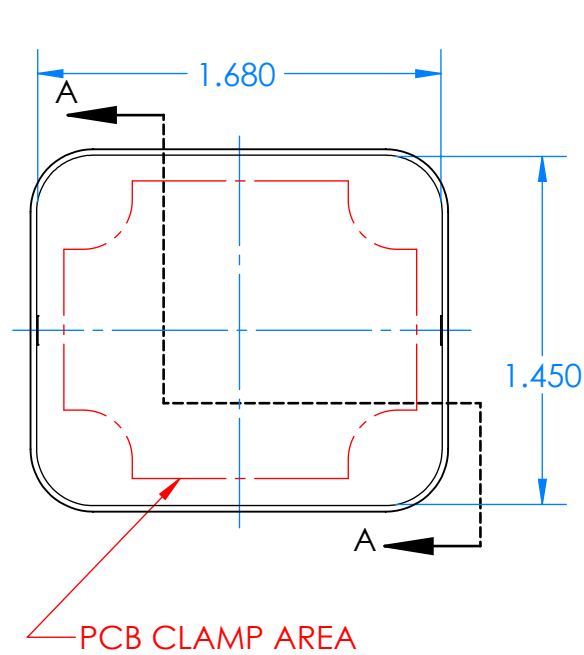

# SERPAC CX24A-YY-A-ZZ

Electronic Enclosures

- Enclosure color (YY)**  
 Top-Bottom combinations available  
 BK=black  
 CL=clear  
 TRGY=translucent gray  
 TRRD=translucent red
- 
- Seal color (ZZ)**  
 BK=black  
 BL=blue  
 GM=gunmetal  
 NG=neon green  
 NO=neon orange  
 OR=orange  
 YL=yellow  
 WH=white
- 

PN	Description
5512A.YY	(1) BW 2B Top,YY
5513A.YY	(1) BW 2B Bottom,YY
5521A.ZZ	(1) CX2 Perimeter Seal, ZZ
6002	(4) #2 X 3/8" PH HD screw TORQUE 35-60 in-oz

Watertight enclosure meets or exceeds:  
 IP67  
 NEMA 4X, 12, 13