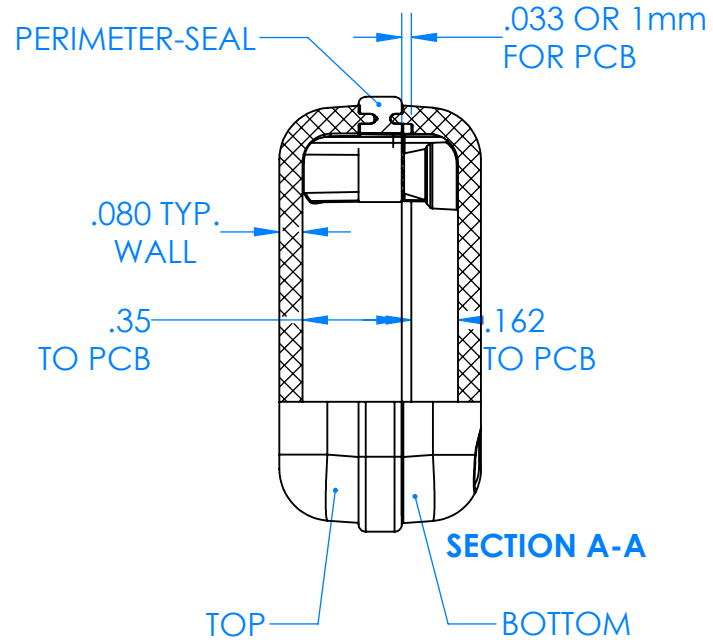

# SERPAC CX24A-YY-A-ZZ

Electronic Enclosures

- Enclosure color (YY)**  
 Top-Bottom combinations available  
 BK=black  
 CL=clear  
 TRGY=translucent gray  
 TRRD=translucent red
- 
- Seal color (ZZ)**  
 BK=black  
 BL=blue  
 GM=gunmetal  
 NG=neon green  
 NO=neon orange  
 OR=orange  
 YL=yellow  
 WH=white
- 

PN	Description
5512A.YY	(1) BW 2B Top,YY
5513A.YY	(1) BW 2B Bottom,YY
5521A.ZZ	(1) CX2 Perimeter Seal, ZZ
6002	(4) #2 X 3/8" PH HD screw TORQUE 35-60 in-oz

Watertight enclosure meets or exceeds:  
 IP67  
 NEMA 4X, 12, 13