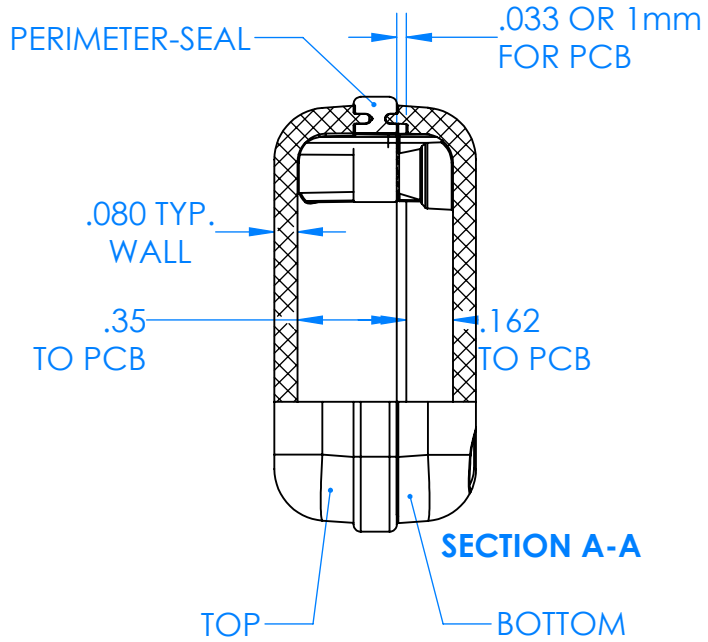

# SERPAC CX24A-YY-A-ZZ

Electronic Enclosures

- Enclosure color (YY)**  
 Top-Bottom combinations available  
 BK=black  
 CL=clear  
 TRGY=translucent gray  
 TRRD=translucent red
- 
- Seal color (ZZ)**  
 BK=black  
 BL=blue  
 GM=gunmetal  
 NG=neon green  
 NO=neon orange  
 OR=orange  
 YL=yellow  
 WH=white
- 

PN	Description
5512A.YY	(1) BW 2B Top,YY
5513A.YY	(1) BW 2B Bottom,YY
5521A.ZZ	(1) CX2 Perimeter Seal, ZZ
6002	(4) #2 X 3/8" PH HD screw TORQUE 35-60 in-oz

Watertight enclosure meets or exceeds:  
 IP67  
 NEMA 4X, 12, 13