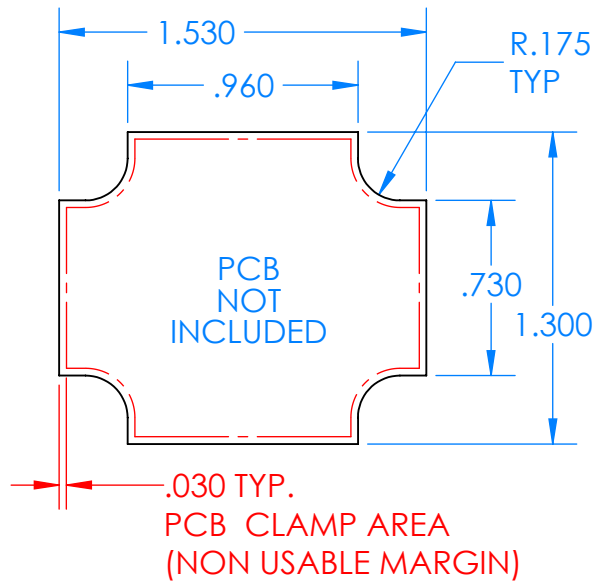

# SERPAC CX24A-YY-A-ZZ

Electronic Enclosures

- Enclosure color (YY)**  
 Top-Bottom combinations available  
 BK=black  
 CL=clear  
 TRGY=translucent gray  
 TRRD=translucent red
- 
- Seal color (ZZ)**  
 BK=black  
 BL=blue  
 GM=gunmetal  
 NG=neon green  
 NO=neon orange  
 OR=orange  
 YL=yellow  
 WH=white
- 

PN	Description
5512A.YY	(1) BW 2B Top,YY
5513A.YY	(1) BW 2B Bottom,YY
5521A.ZZ	(1) CX2 Perimeter Seal, ZZ
6002	(4) #2 X 3/8" PH HD screw TORQUE 35-60 in-oz

Watertight enclosure meets or exceeds:  
 IP67  
 NEMA 4X, 12, 13