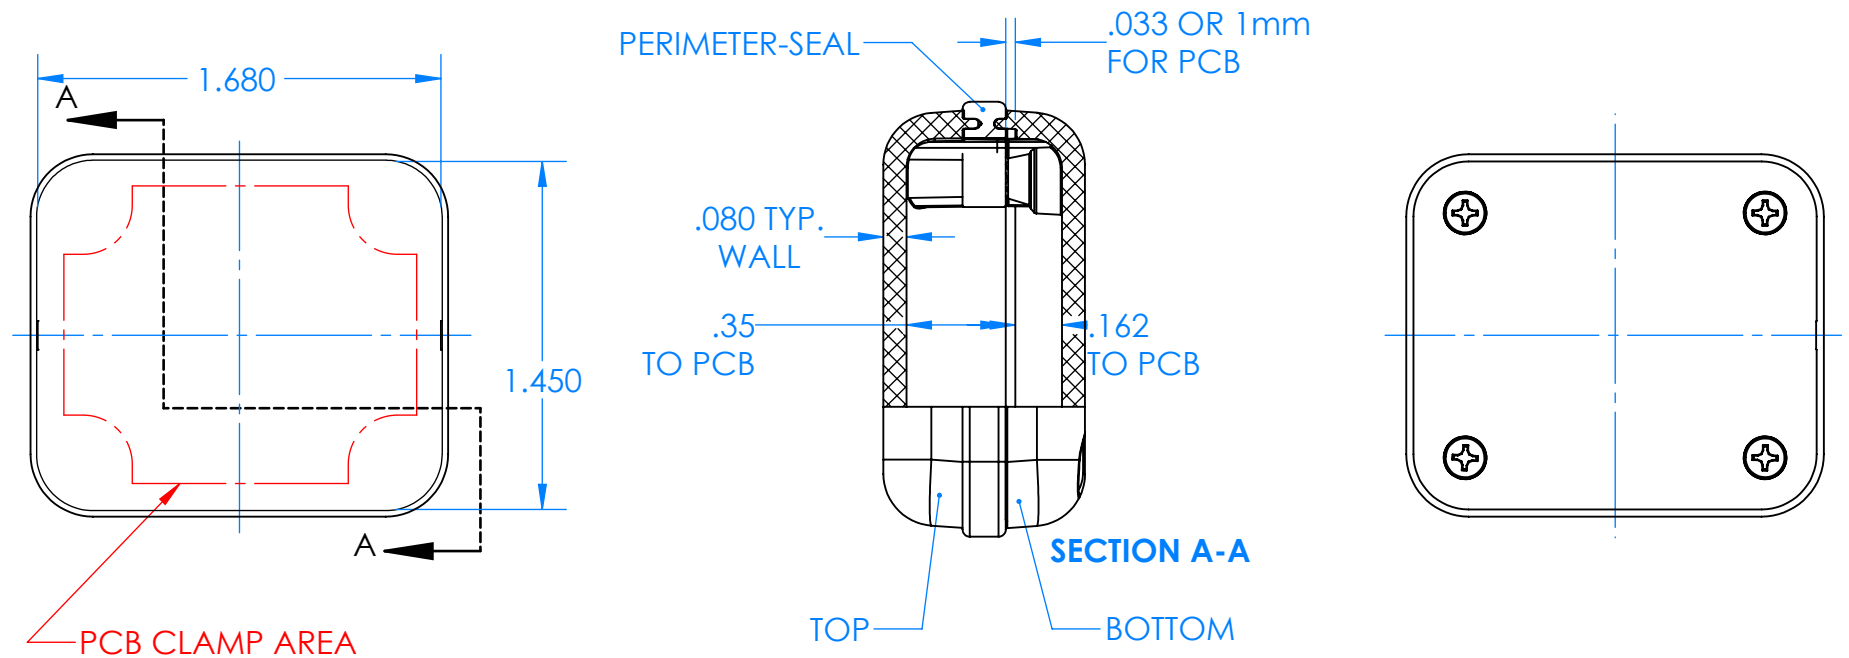

SERPAC CX24A-YY-A-ZZ

Electronic Enclosures

- Enclosure color (YY)**
 Top-Bottom combinations available
 BK=black
 CL=clear
 TRGY=translucent gray
 TRRD=translucent red
- 
-
- Seal color (ZZ)**
 BK=black
 BL=blue
 GM=gunmetal
 NG=neon green
 NO=neon orange
 OR=orange
 YL=yellow
 WH=white
- 

PN	Description
5512A.YY	(1) BW 2B Top,YY
5513A.YY	(1) BW 2B Bottom,YY
5521A.ZZ	(1) CX2 Perimeter Seal, ZZ
6002	(4) #2 X 3/8" PH HD screw TORQUE 35-60 in-oz

Watertight enclosure meets or exceeds:
 IP67
 NEMA 4X, 12, 13