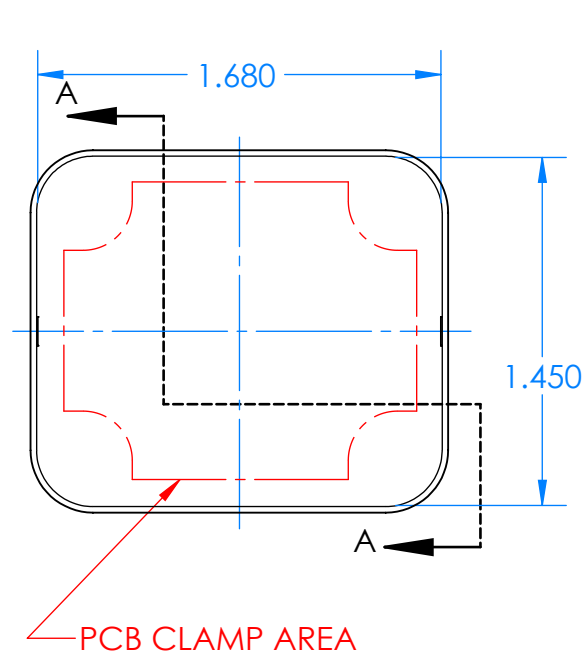

SERPAC CX24A-YY-A-ZZ

Electronic Enclosures

Enclosure color (YY)

Top-Bottom combinations available

- BK=black
- CL=clear
- TRGY=translucent gray
- TRRD=translucent red

Seal color (ZZ)

- BK=black
- BL=blue
- GM=gunmetal
- NG=neon green
- NO=neon orange
- OR=orange
- YL=yellow
- WH=white

PN	Description
5512A.YY	(1) BW 2B Top,YY
5513A.YY	(1) BW 2B Bottom,YY
5521A.ZZ	(1) CX2 Perimeter Seal, ZZ
6002	(4) #2 X 3/8" PH HD screw TORQUE 35-60 in-oz

Watertight enclosure meets or exceeds:
IP67
NEMA 4X, 12, 13