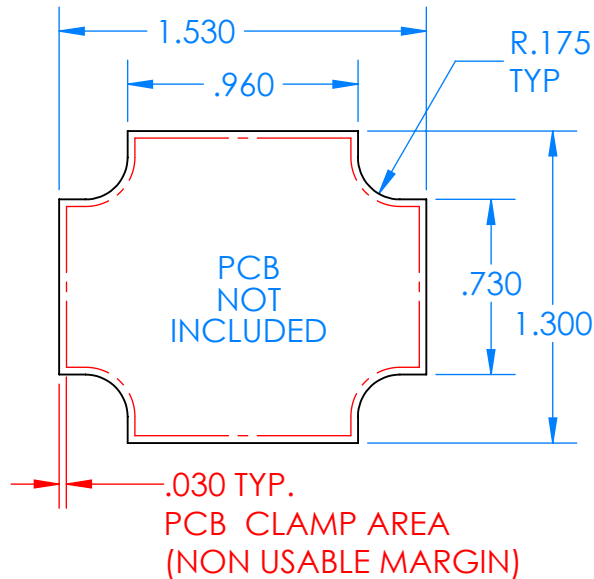

SERPAC CX24A-YY-A-ZZ

Electronic Enclosures

Enclosure color (YY)

Top-Bottom combinations available

- BK=black
- CL=clear
- TRGY=translucent gray
- TRRD=translucent red

Seal color (ZZ)

- BK=black
- BL=blue
- GM=gunmetal
- NG=neon green
- NO=neon orange
- OR=orange
- YL=yellow
- WH=white

PN	Description
5512A.YY	(1) BW 2B Top,YY
5513A.YY	(1) BW 2B Bottom,YY
5521A.ZZ	(1) CX2 Perimeter Seal, ZZ
6002	(4) #2 X 3/8" PH HD screw TORQUE 35-60 in-oz

Watertight enclosure meets or exceeds:
IP67
NEMA 4X, 12, 13