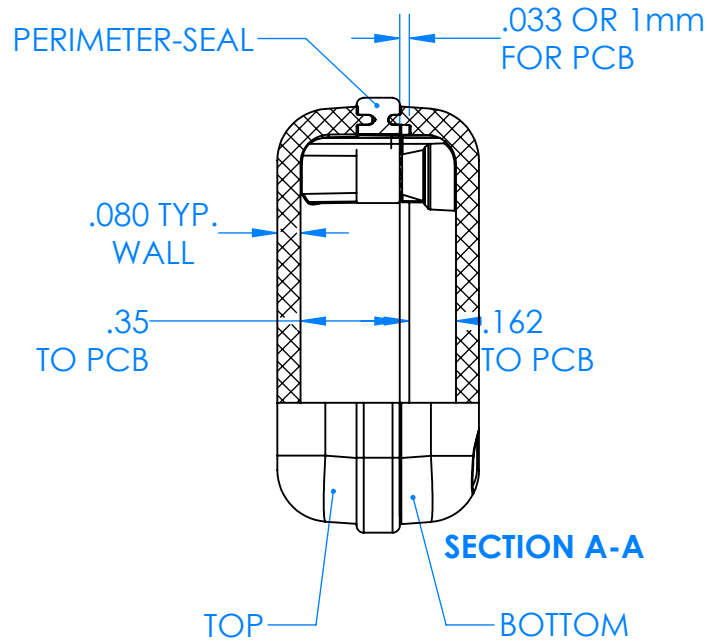

SERPAC CX24A-YY-A-ZZ

Electronic Enclosures

Enclosure color (YY)

Top-Bottom combinations available

- BK=black
- CL=clear
- TRGY=translucent gray
- TRRD=translucent red

Seal color (ZZ)

- BK=black
- BL=blue
- GM=gunmetal
- NG=neon green
- NO=neon orange
- OR=orange
- YL=yellow
- WH=white

PN	Description
5512A.YY	(1) BW 2B Top,YY
5513A.YY	(1) BW 2B Bottom,YY
5521A.ZZ	(1) CX2 Perimeter Seal, ZZ
6002	(4) #2 X 3/8" PH HD screw TORQUE 35-60 in-oz

Watertight enclosure meets or exceeds:
IP67
NEMA 4X, 12, 13