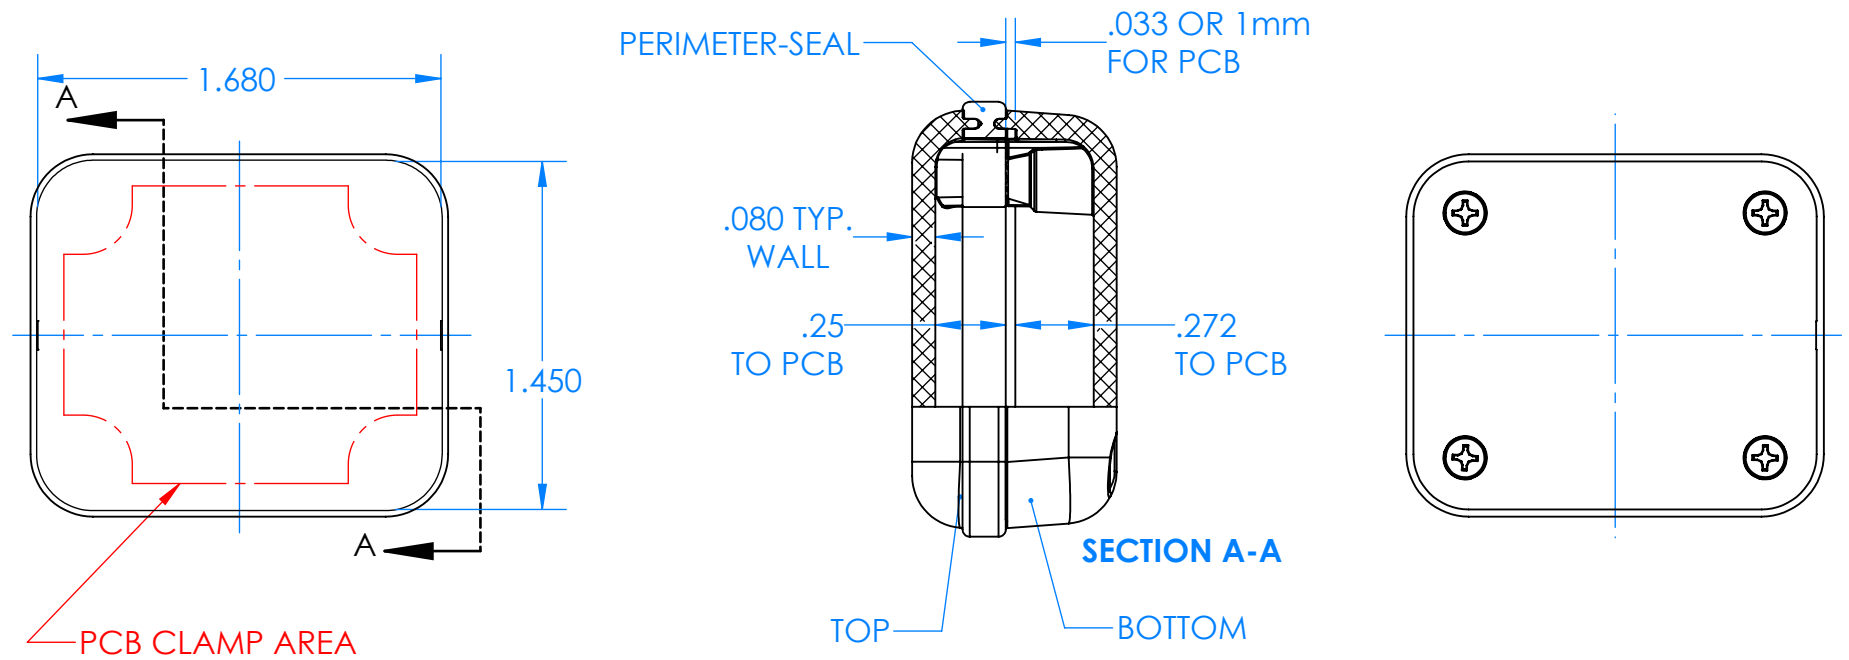

SERPAC CX26A-YY-A-ZZ

Electronic Enclosures

Enclosure color (YY)

Top-Bottom combinations available

- BK=black
- CL=clear
- TRGY=translucent gray
- TRRD=translucent red

Seal color (ZZ)

- BK=black
- BL=blue
- GM=gunmetal
- NG=neon green
- NO=neon orange
- OR=orange
- YL=yellow
- WH=white

PN	Description
5510A.YY	(1) BW 2A Top,YY
5515A.YY	(1) BW 2C Bottom,YY
5521A.ZZ	(1) CX2 Perimeter Seal, ZZ
6002	(4) #2 X 3/8" PH HD screw TORQUE 35-60 in-oz

Watertight enclosure meets or exceeds:
IP67
NEMA 4X, 12, 13