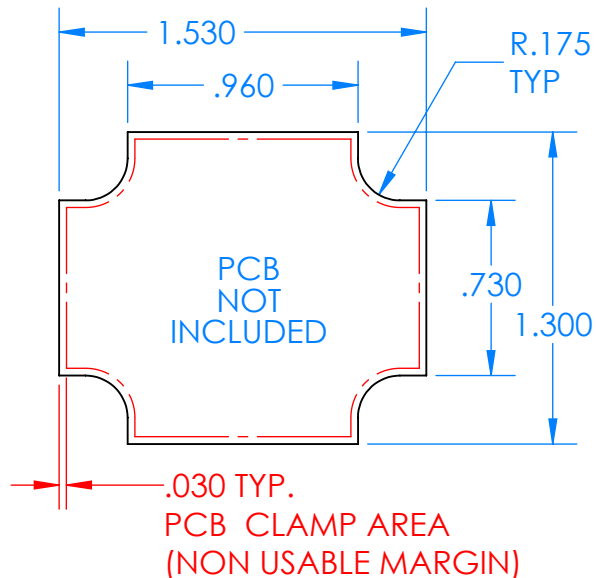

SERPAC CX26A-YY-A-ZZ

Electronic Enclosures

Enclosure color (YY)

Top-Bottom combinations available

- BK=black
- CL=clear
- TRGY=translucent gray
- TRRD=translucent red

Seal color (ZZ)

- BK=black
- BL=blue
- GM=gunmetal
- NG=neon green
- NO=neon orange
- OR=orange
- YL=yellow
- WH=white

PN	Description
5510A.YY	(1) BW 2A Top,YY
5515A.YY	(1) BW 2C Bottom,YY
5521A.ZZ	(1) CX2 Perimeter Seal, ZZ
6002	(4) #2 X 3/8" PH HD screw TORQUE 35-60 in-oz

Watertight enclosure meets or exceeds:
IP67
NEMA 4X, 12, 13