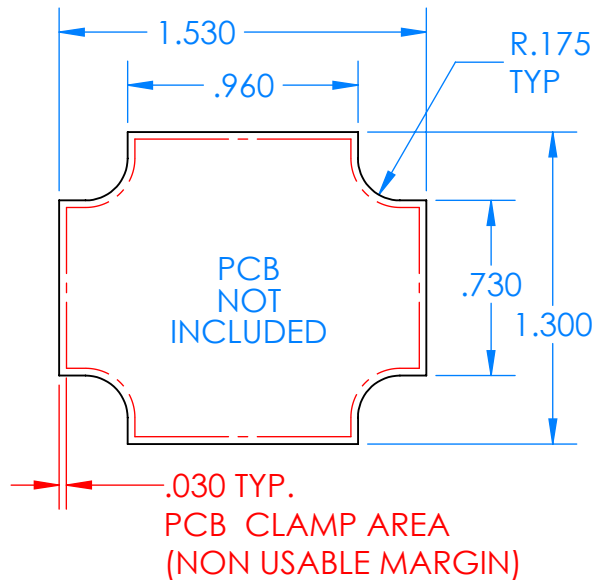

# SERPAC CX28A-YY-A-ZZ

Electronic Enclosures

**Enclosure color (YY)**  
Top-Bottom combinations available  
BK=black  
CL=clear  
TRGY=translucent gray  
TRRD=translucent red

**Seal color (ZZ)**  
BK=black  
BL=blue  
GM=gunmetal  
NG=neon green  
NO=neon orange  
OR=orange  
YL=yellow  
WH=white

PN	Description
5514A,YY	(1) BW 2C Top,YY
5515A,YY	(1) BW 2C Bottom,YY
5521A,ZZ	(1) CX2 Perimeter Seal, ZZ
6002	(4) #2 X 3/8" PH HD screw TORQUE 35-60 in-oz

Watertight enclosure meets or exceeds:  
IP67  
NEMA 4X, 12, 13