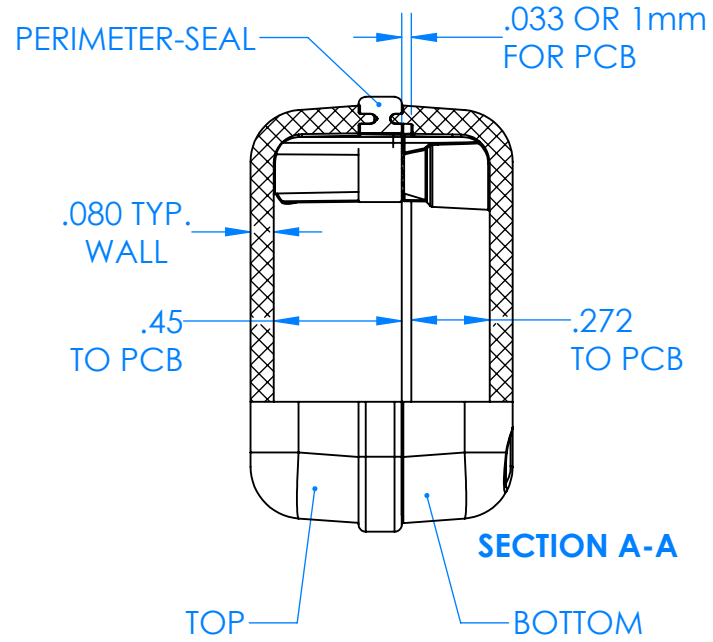

# SERPAC CX28A-YY-A-ZZ

Electronic Enclosures

**Enclosure color (YY)**  
Top-Bottom combinations available  
BK=black  
CL=clear  
TRGY=translucent gray  
TRRD=translucent red

**Seal color (ZZ)**  
BK=black  
BL=blue  
GM=gunmetal  
NG=neon green  
NO=neon orange  
OR=orange  
YL=yellow  
WH=white

PN	Description
5514A,YY	(1) BW 2C Top,YY
5515A,YY	(1) BW 2C Bottom,YY
5521A,ZZ	(1) CX2 Perimeter Seal, ZZ
6002	(4) #2 X 3/8" PH HD screw TORQUE 35-60 in-oz

Watertight enclosure meets or exceeds:  
IP67  
NEMA 4X, 12, 13