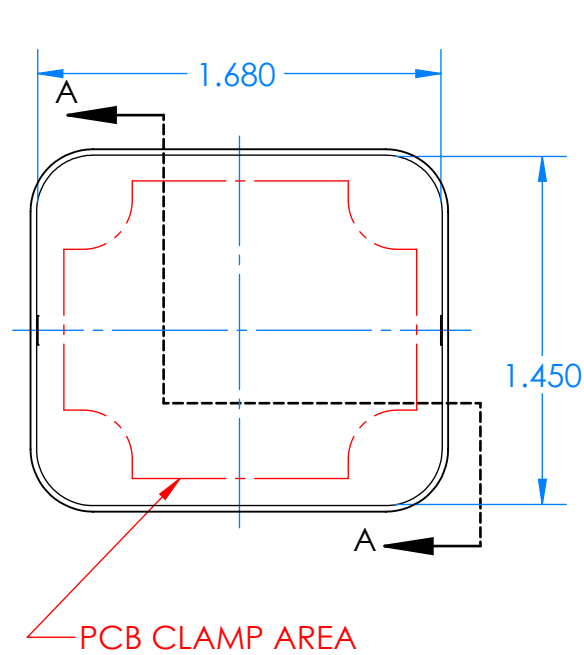

# SERPAC CX28A-YY-A-ZZ

Electronic Enclosures

**Enclosure color (YY)**  
Top-Bottom combinations available  
BK=black  
CL=clear  
TRGY=translucent gray  
TRRD=translucent red

**Seal color (ZZ)**  
BK=black  
BL=blue  
GM=gunmetal  
NG=neon green  
NO=neon orange  
OR=orange  
YL=yellow  
WH=white

PN	Description
5514A,YY	(1) BW 2C Top,YY
5515A,YY	(1) BW 2C Bottom,YY
5521A,ZZ	(1) CX2 Perimeter Seal, ZZ
6002	(4) #2 X 3/8" PH HD screw TORQUE 35-60 in-oz

Watertight enclosure meets or exceeds:  
IP67  
NEMA 4X, 12, 13