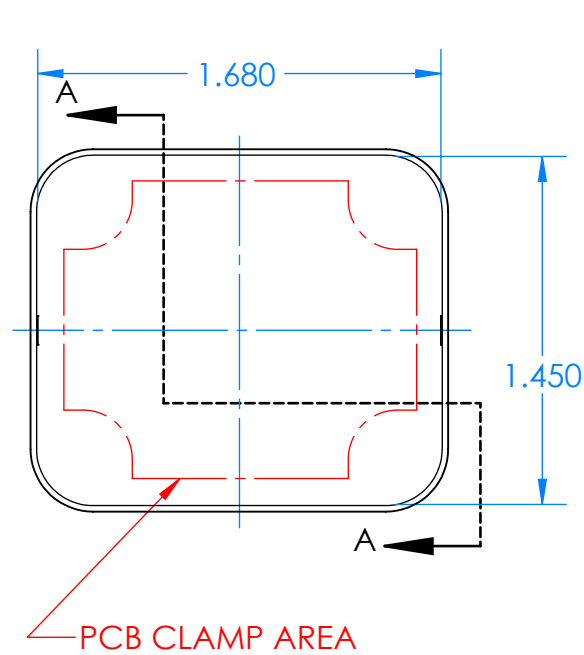

SERPAC CX28A-YY-A-ZZ

Electronic Enclosures

Enclosure color (YY)

Top-Bottom combinations available

- BK=black
- CL=clear
- TRGY=translucent gray
- TRRD=translucent red

Seal color (ZZ)

- BK=black
- BL=blue
- GM=gunmetal
- NG=neon green
- NO=neon orange
- OR=orange
- YL=yellow
- WH=white

PN	Description
5514A.YY	(1) BW 2C Top,YY
5515A.YY	(1) BW 2C Bottom,YY
5521A.ZZ	(1) CX2 Perimeter Seal, ZZ
6002	(4) #2 X 3/8" PH HD screw TORQUE 35-60 in-oz

Watertight enclosure meets or exceeds:
IP67
NEMA 4X, 12, 13