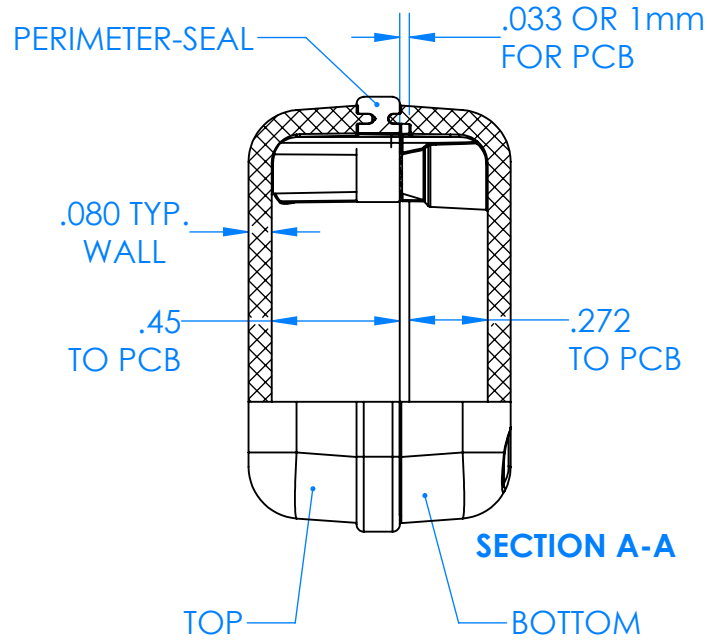

SERPAC CX28A-YY-A-ZZ

Electronic Enclosures

Enclosure color (YY)

Top-Bottom combinations available

- BK=black
- CL=clear
- TRGY=translucent gray
- TRRD=translucent red

Seal color (ZZ)

- BK=black
- BL=blue
- GM=gunmetal
- NG=neon green
- NO=neon orange
- OR=orange
- YL=yellow
- WH=white

PN	Description
5514A.YY	(1) BW 2C Top,YY
5515A.YY	(1) BW 2C Bottom,YY
5521A.ZZ	(1) CX2 Perimeter Seal, ZZ
6002	(4) #2 X 3/8" PH HD screw TORQUE 35-60 in-oz

Watertight enclosure meets or exceeds:
IP67
NEMA 4X, 12, 13