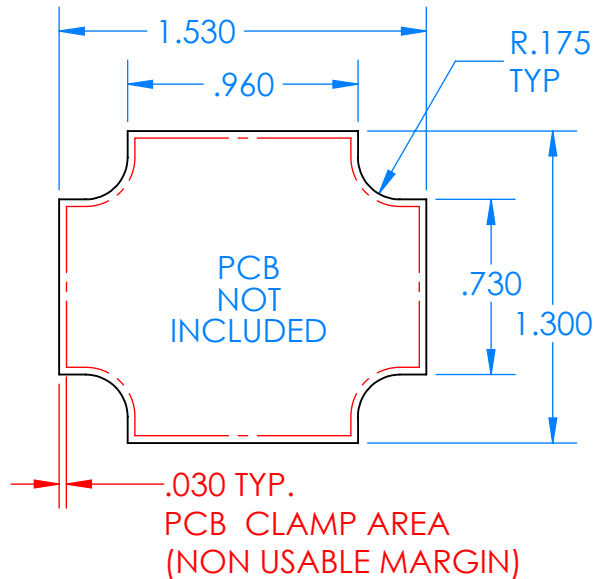

SERPAC CX28A-YY-A-ZZ

Electronic Enclosures

Enclosure color (YY)

Top-Bottom combinations available

- BK=black
- CL=clear
- TRGY=translucent gray
- TRRD=translucent red

Seal color (ZZ)

- BK=black
- BL=blue
- GM=gunmetal
- NG=neon green
- NO=neon orange
- OR=orange
- YL=yellow
- WH=white

PN	Description
5514A.YY	(1) BW 2C Top,YY
5515A.YY	(1) BW 2C Bottom,YY
5521A.ZZ	(1) CX2 Perimeter Seal, ZZ
6002	(4) #2 X 3/8" PH HD screw TORQUE 35-60 in-oz

Watertight enclosure meets or exceeds:
IP67
NEMA 4X, 12, 13