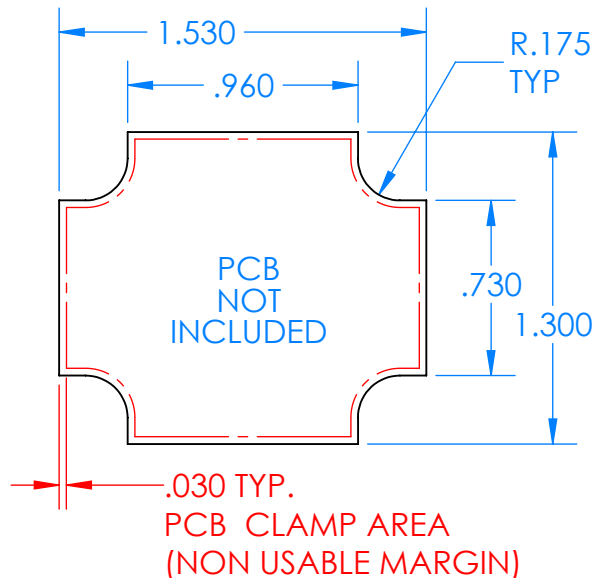

SERPAC CX28A-YY-A-ZZ

Electronic Enclosures

Enclosure color (YY)
 Top-Bottom combinations available
 BK=black
 CL=clear
 TRGY=translucent gray
 TRRD=translucent red

Seal color (ZZ)
 BK=black
 BL=blue
 GM=gunmetal
 NG=neon green
 NO=neon orange
 OR=orange
 YL=yellow
 WH=white

| PN | Description |
|----------|---|
| 5514A,YY | (1) BW 2C Top,YY |
| 5515A,YY | (1) BW 2C Bottom,YY |
| 5521A,ZZ | (1) CX2 Perimeter Seal, ZZ |
| 6002 | (4) #2 X 3/8" PH HD screw TORQUE 35-60 in-oz |

Watertight enclosure meets or exceeds:
 IP67
 NEMA 4X, 12, 13