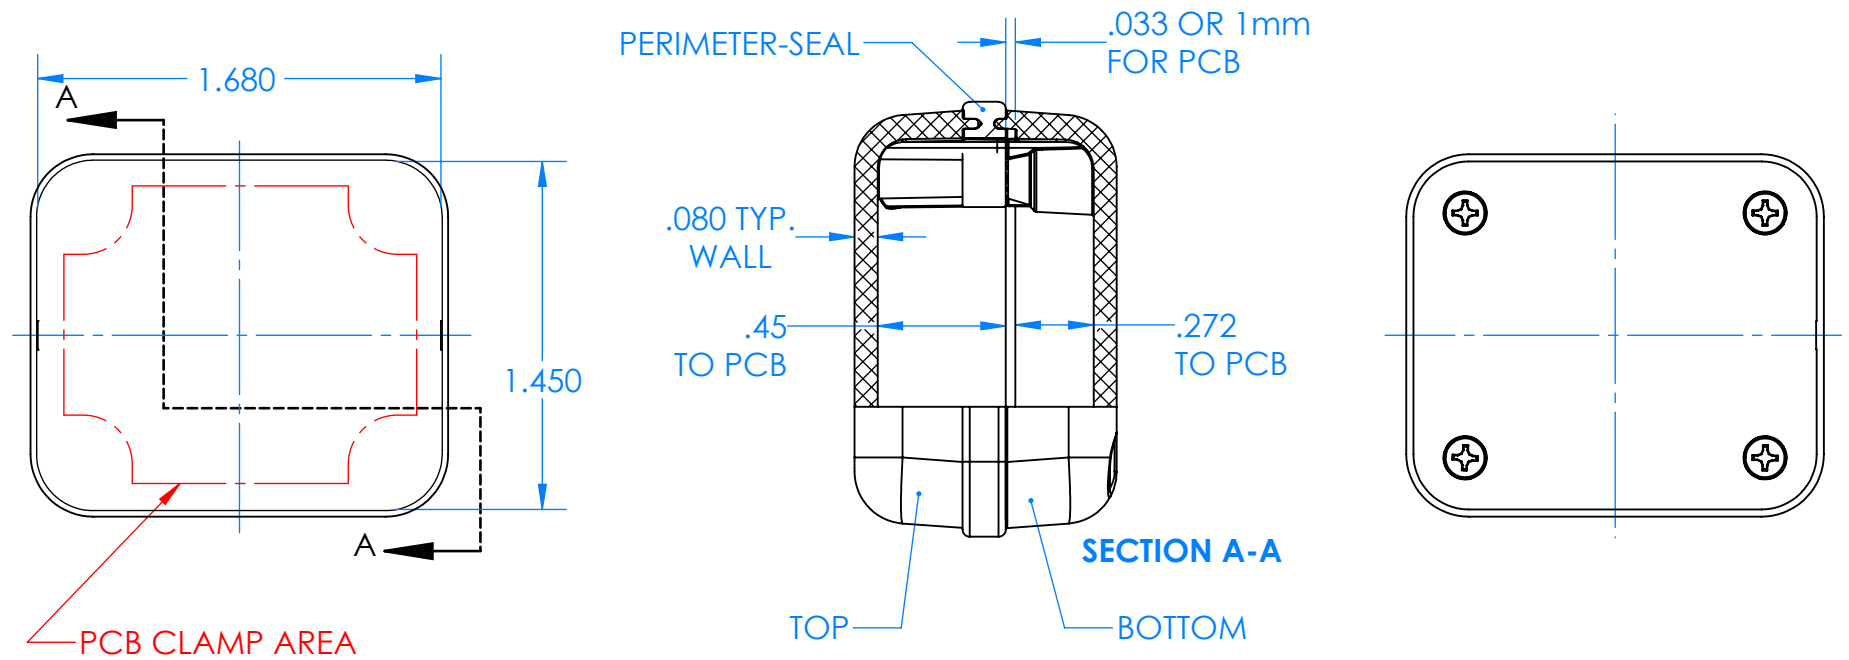

SERPAC CX28A-YY-A-ZZ

Electronic Enclosures

Enclosure color (YY)
 Top-Bottom combinations available
 BK=black
 CL=clear
 TRGY=translucent gray
 TRRD=translucent red

Seal color (ZZ)
 BK=black
 BL=blue
 GM=gunmetal
 NG=neon green
 NO=neon orange
 OR=orange
 YL=yellow
 WH=white

| PN | Description |
|----------|---|
| 5514A,YY | (1) BW 2C Top,YY |
| 5515A,YY | (1) BW 2C Bottom,YY |
| 5521A,ZZ | (1) CX2 Perimeter Seal, ZZ |
| 6002 | (4) #2 X 3/8" PH HD screw TORQUE 35-60 in-oz |

Watertight enclosure meets or exceeds:
 IP67
 NEMA 4X, 12, 13