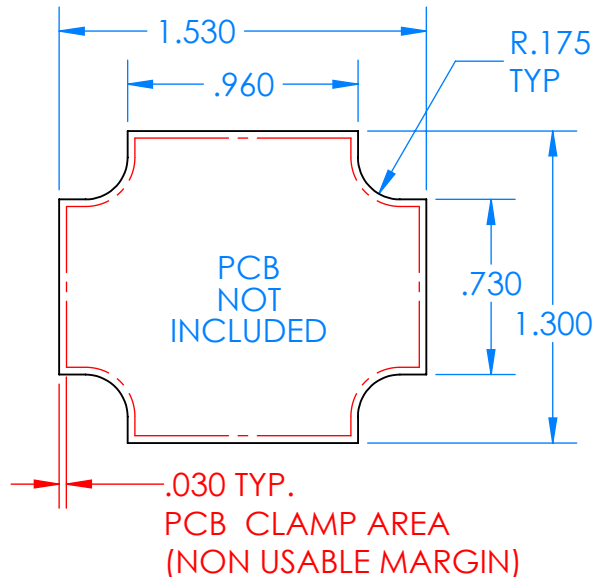

SERPAC CX28A-YY-A-ZZ

Electronic Enclosures

Enclosure color (YY)
 Top-Bottom combinations available
 BK=black
 CL=clear
 TRGY=translucent gray
 TRRD=translucent red

Seal color (ZZ)
 BK=black
 BL=blue
 GM=gunmetal
 NG=neon green
 NO=neon orange
 OR=orange
 YL=yellow
 WH=white

PN	Description
5514A,YY	(1) BW 2C Top,YY
5515A,YY	(1) BW 2C Bottom,YY
5521A,ZZ	(1) CX2 Perimeter Seal, ZZ
6002	(4) #2 X 3/8" PH HD screw TORQUE 35-60 in-oz

Watertight enclosure meets or exceeds:
 IP67
 NEMA 4X, 12, 13