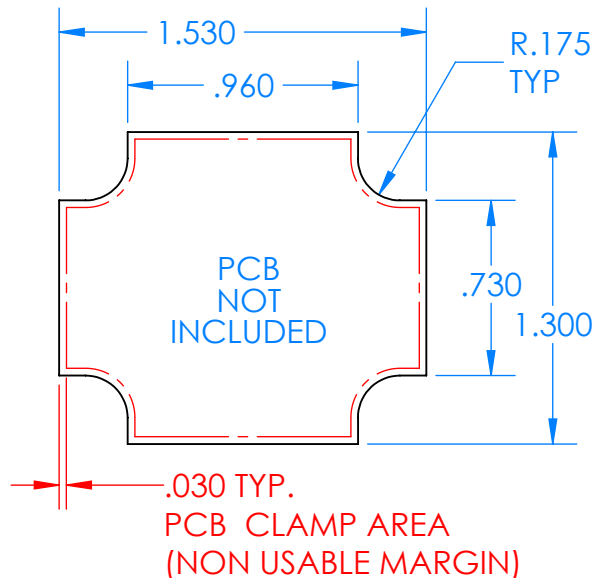

SERPAC CX28A-YY-A-ZZ

Electronic Enclosures

Enclosure color (YY)

Top-Bottom combinations available

- BK=black
- CL=clear
- TRGY=translucent gray
- TRRD=translucent red

Seal color (ZZ)

- BK=black
- BL=blue
- GM=gunmetal
- NG=neon green
- NO=neon orange
- OR=orange
- YL=yellow
- WH=white

PN	Description
5514A,YY	(1) BW 2C Top,YY
5515A,YY	(1) BW 2C Bottom,YY
5521A,ZZ	(1) CX2 Perimeter Seal, ZZ
6002	(4) #2 X 3/8" PH HD screw TORQUE 35-60 in-oz

Watertight enclosure meets or exceeds:
IP67
NEMA 4X, 12, 13