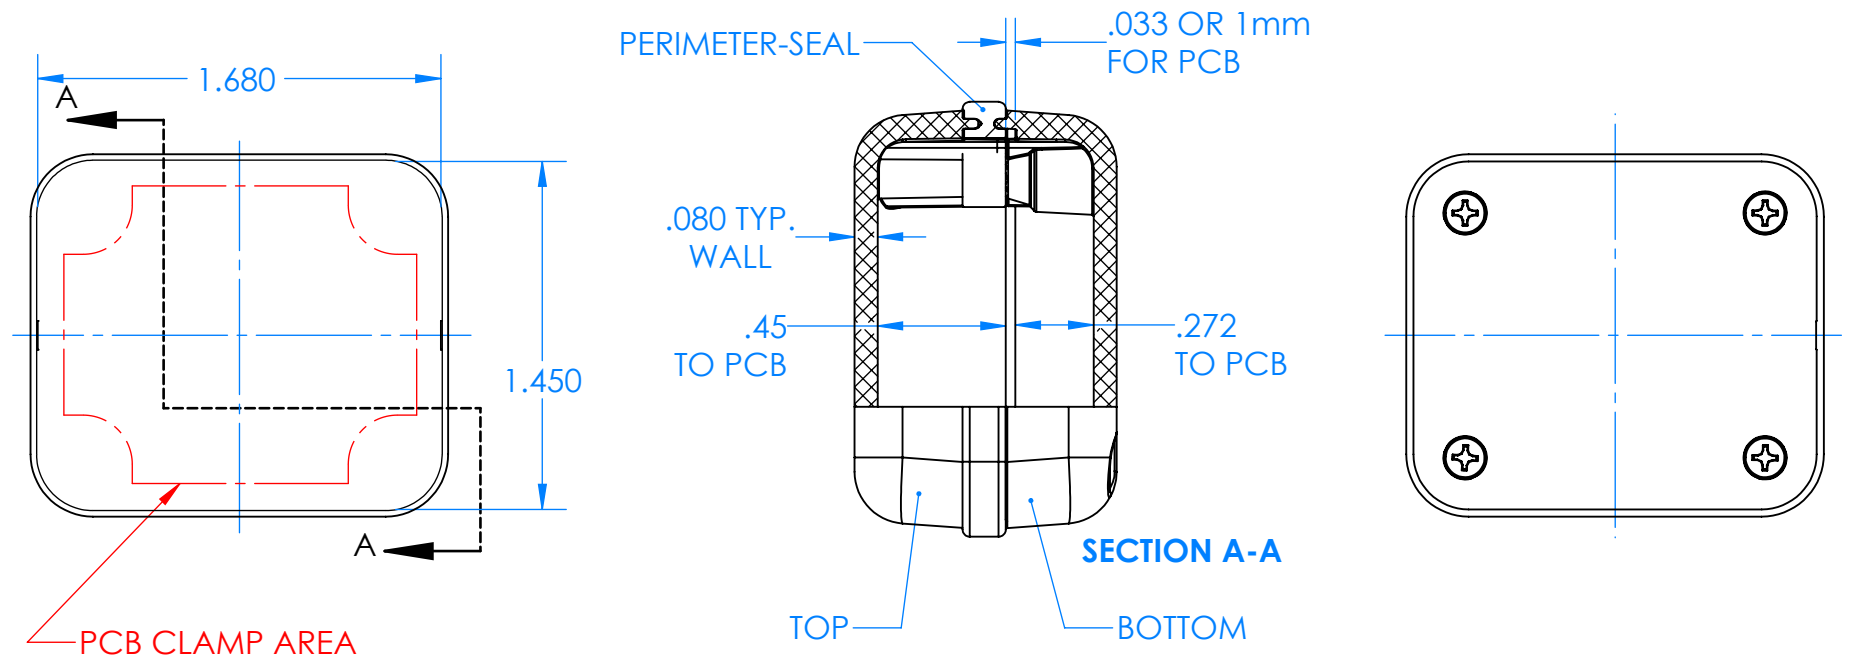

SERPAC CX28A-YY-A-ZZ

Electronic Enclosures

Enclosure color (YY)

Top-Bottom combinations available

- BK=black
- CL=clear
- TRGY=translucent gray
- TRRD=translucent red

Seal color (ZZ)

- BK=black
- BL=blue
- GM=gunmetal
- NG=neon green
- NO=neon orange
- OR=orange
- YL=yellow
- WH=white

PN	Description
5514A,YY	(1) BW 2C Top,YY
5515A,YY	(1) BW 2C Bottom,YY
5521A,ZZ	(1) CX2 Perimeter Seal, ZZ
6002	(4) #2 X 3/8" PH HD screw TORQUE 35-60 in-oz

Watertight enclosure meets or exceeds:
IP67
NEMA 4X, 12, 13