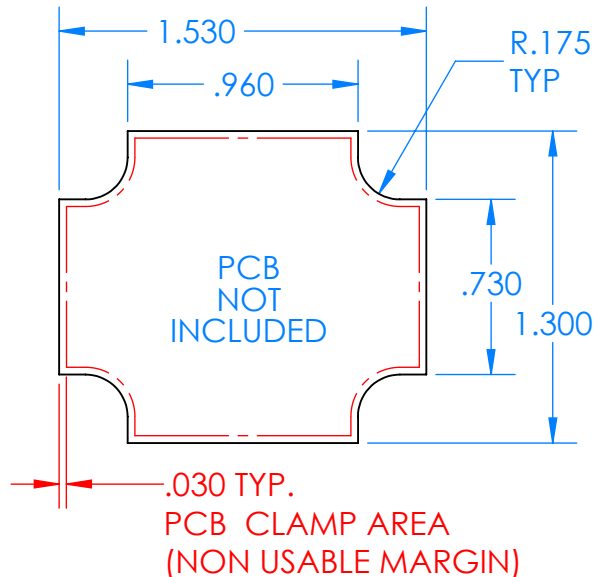

SERPAC CX28A-YY-A-ZZ

Electronic Enclosures

Enclosure color (YY)
 Top-Bottom combinations available
 BK=black
 CL=clear
 TRGY=translucent gray
 TRRD=translucent red

Seal color (ZZ)
 BK=black
 BL=blue
 GM=gunmetal
 NG=neon green
 NO=neon orange
 OR=orange
 YL=yellow
 WH=white

PN	Description
5514A.YY	(1) BW 2C Top,YY
5515A.YY	(1) BW 2C Bottom,YY
5521A.ZZ	(1) CX2 Perimeter Seal, ZZ
6002	(4) #2 X 3/8" PH HD screw TORQUE 35-60 in-oz

Watertight enclosure meets or exceeds:
 IP67
 NEMA 4X, 12, 13