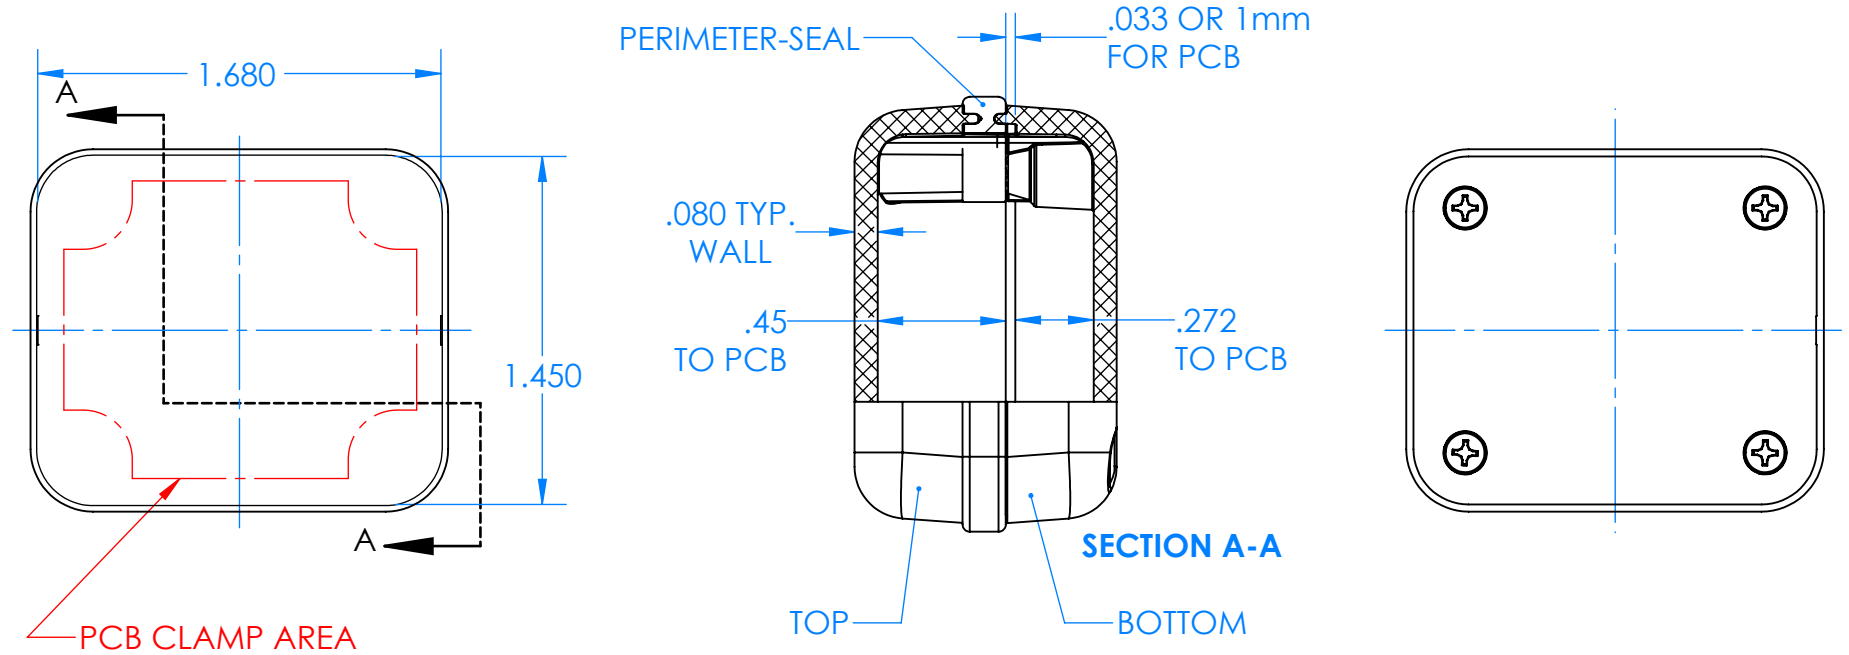

SERPAC CX28A-YY-A-ZZ

Electronic Enclosures

Enclosure color (YY)
 Top-Bottom combinations available
 BK=black
 CL=clear
 TRGY=translucent gray
 TRRD=translucent red

Seal color (ZZ)
 BK=black
 BL=blue
 GM=gunmetal
 NG=neon green
 NO=neon orange
 OR=orange
 YL=yellow
 WH=white

PN	Description
5514A.YY	(1) BW 2C Top,YY
5515A.YY	(1) BW 2C Bottom,YY
5521A.ZZ	(1) CX2 Perimeter Seal, ZZ
6002	(4) #2 X 3/8" PH HD screw TORQUE 35-60 in-oz

Watertight enclosure meets or exceeds:
 IP67
 NEMA 4X, 12, 13