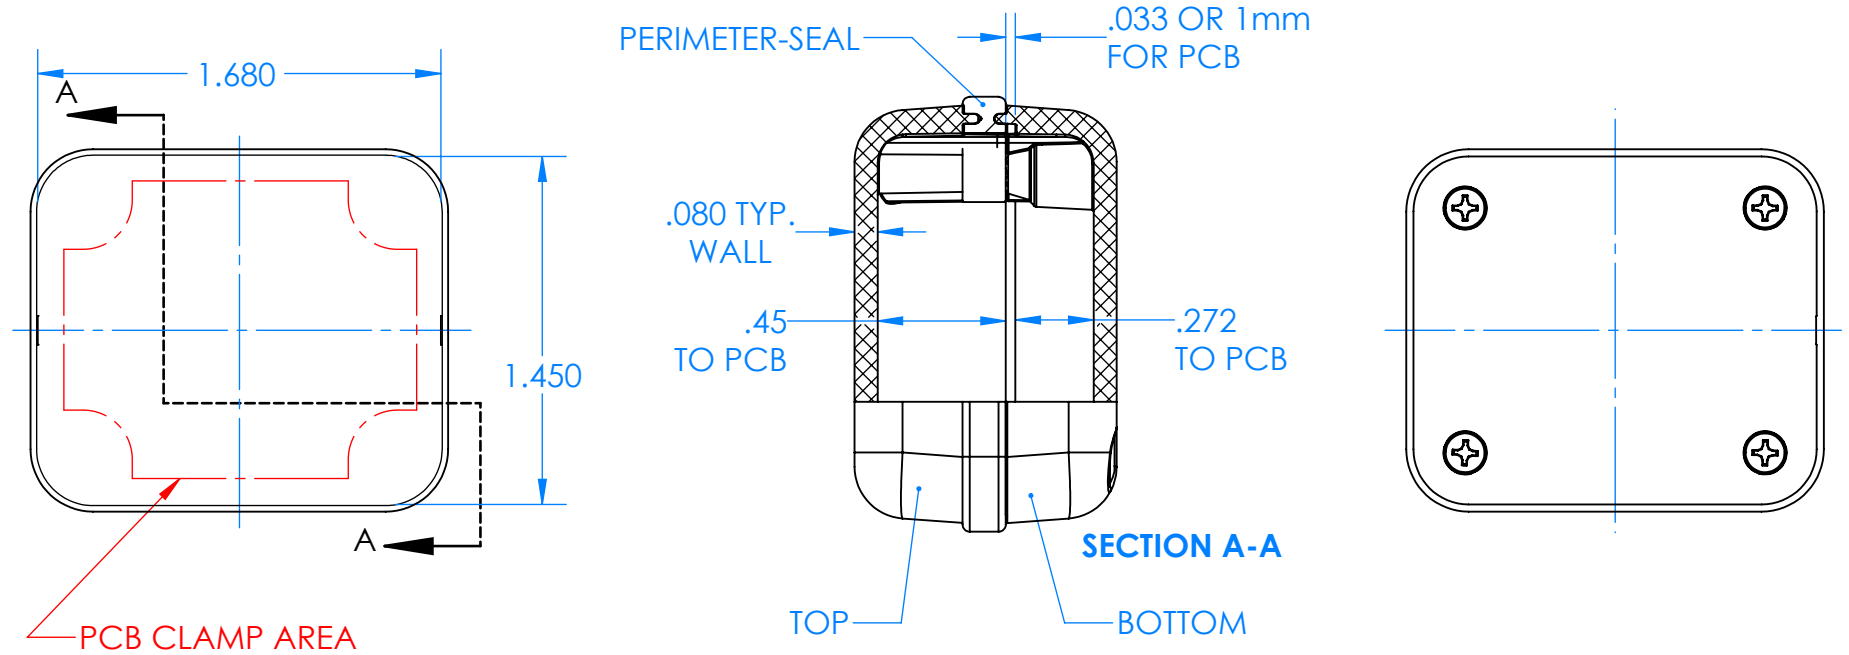

SERPAC CX28A-YY-A-ZZ

Electronic Enclosures

Enclosure color (YY)
 Top-Bottom combinations available
 BK=black
 CL=clear
 TRGY=translucent gray
 TRRD=translucent red

Seal color (ZZ)
 BK=black
 BL=blue
 GM=gunmetal
 NG=neon green
 NO=neon orange
 OR=orange
 YL=yellow
 WH=white

PN	Description
5514A,YY	(1) BW 2C Top,YY
5515A,YY	(1) BW 2C Bottom,YY
5521A,ZZ	(1) CX2 Perimeter Seal, ZZ
6002	(4) #2 X 3/8" PH HD screw TORQUE 35-60 in-oz

Watertight enclosure meets or exceeds:
 IP67
 NEMA 4X, 12, 13