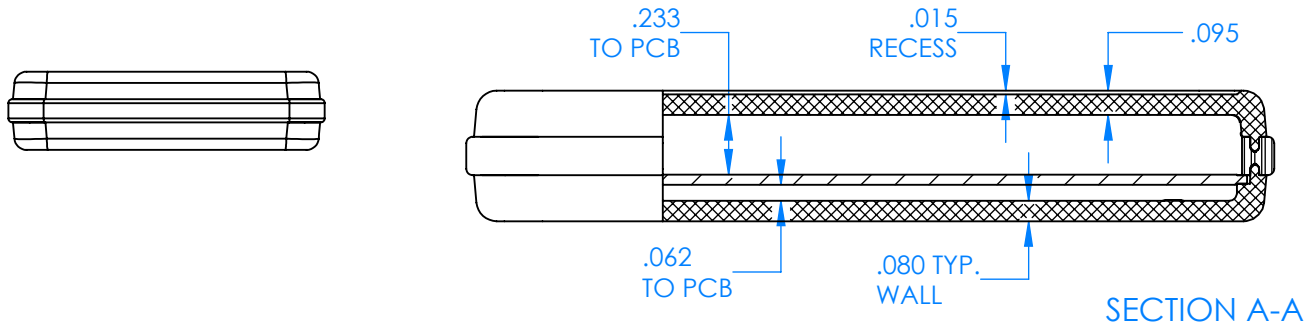

SERPAC CX60D-YY-A-ZZ

Electronic Enclosures

Enclosure color (YY)
Top-Bottom combinations available
 BK=black
 CL=clear
 TRGY=translucent gray
 TRRD=translucent red

Seal color (ZZ)
 BK=black
 BL=blue
 GM=gunmetal
 NG=neon green
 NO=neon orange
 OR=orange
 YL=yellow
 WH=white

PN	Description
5531D	(1) BW 6A Top style D
5532D	(1) BW 6A Bottom style D
5540A	(1) CX6A Series perimeter seal style A
6002	(4) #2 X 3/8" PH HD screw TORQUE 35-60 in-oz.

Wateright enclosure meets or exceeds:
IP67
NEMA 4X, 12, 13