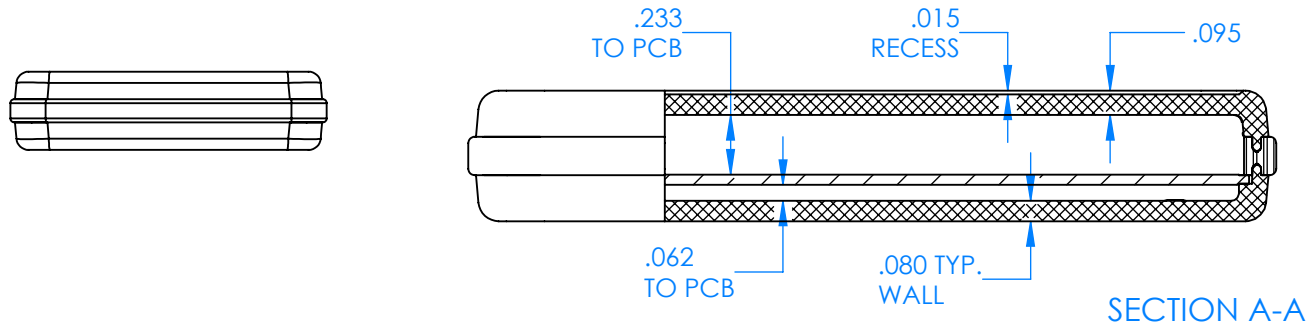

# SERPAC CX60D-YY-A-ZZ

Electronic Enclosures

**Enclosure color (YY)**  
**Top-Bottom combinations available**  
 BK=black  
 CL=clear  
 TRGY=translucent gray  
 TRRD=translucent red

**Seal color (ZZ)**  
 BK=black  
 BL=blue  
 GM=gunmetal  
 NG=neon green  
 NO=neon orange  
 OR=orange  
 YL=yellow  
 WH=white

PN	Description
5531D	(1) BW 6A Top style D
5532D	(1) BW 6A Bottom style D
5540A	(1) CX6A Series perimeter seal style A
6002	(4) #2 X 3/8" PH HD screw TORQUE 35-60 in-oz.

**Wateright enclosure meets or exceeds:**  
**IP67**  
**NEMA 4X, 12, 13**