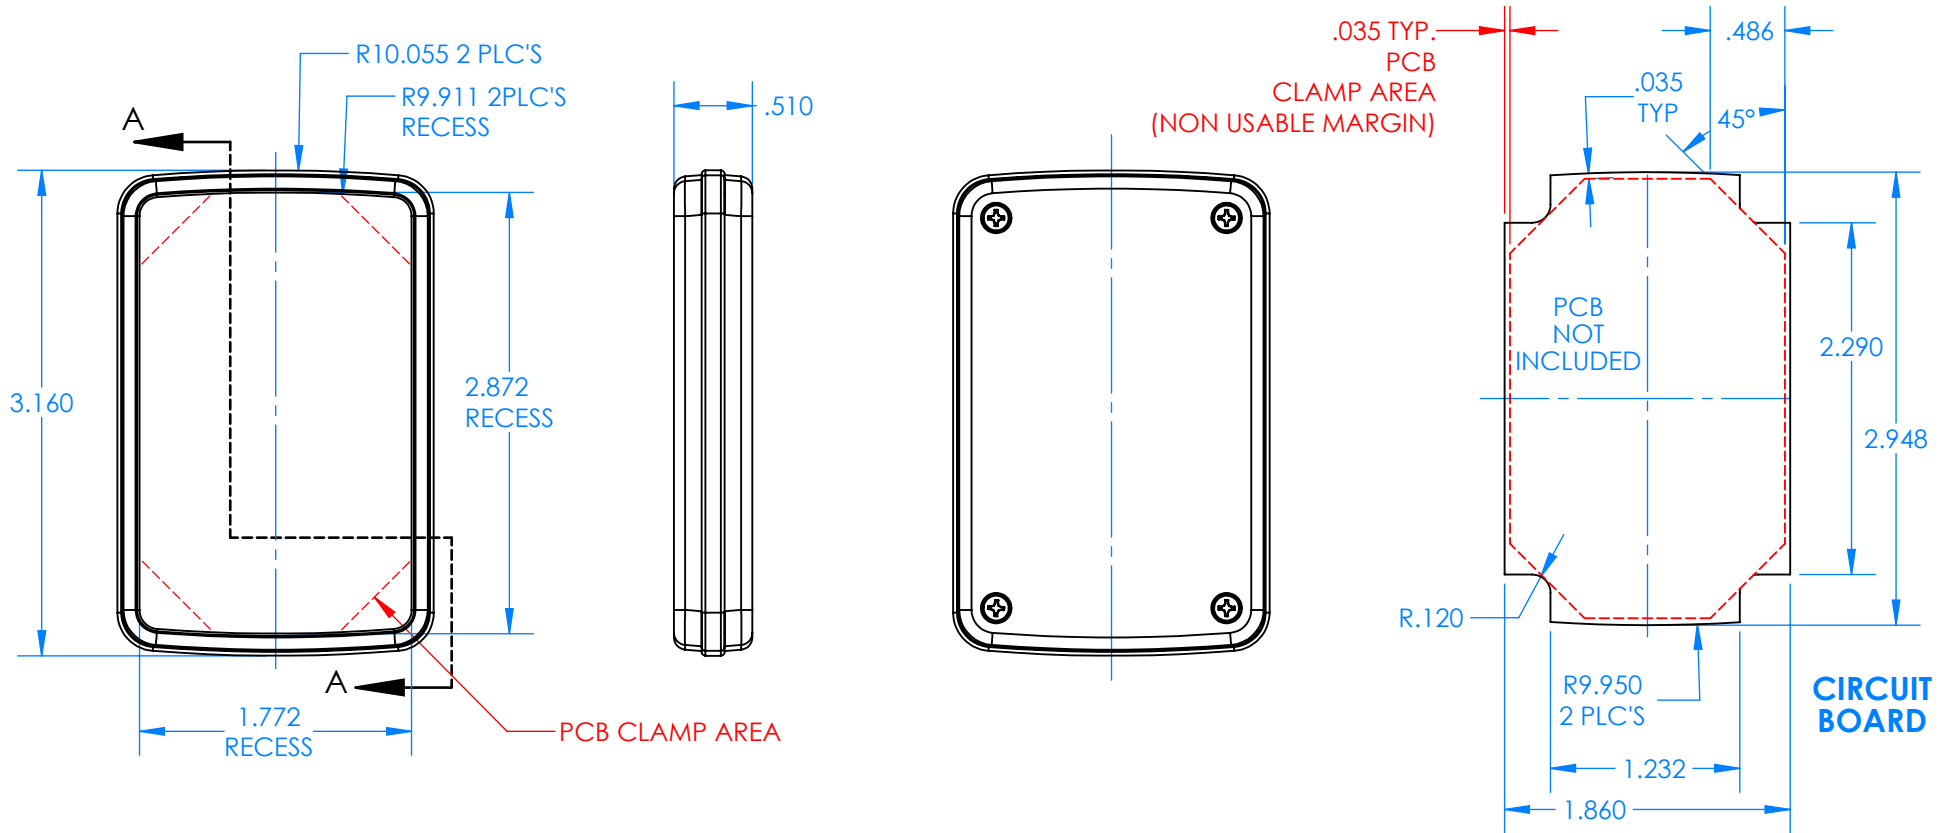

# SERPAC CX60D-YY-A-ZZ

Electronic Enclosures

**Enclosure color (YY)**  
**Top-Bottom combinations available**  
 BK=black  
 CL=clear  
 TRGY=translucent gray  
 TRRD=translucent red

**Seal color (ZZ)**  
 BK=black  
 BL=blue  
 GM=gunmetal  
 NG=neon green  
 NO=neon orange  
 OR=orange  
 YL=yellow  
 WH=white

PN	Description
5531D	(1) BW 6A Top style D
5532D	(1) BW 6A Bottom style D
5540A	(1) CX6A Series perimeter seal style A
6002	(4) #2 X 3/8" PH HD screw TORQUE 35-60 in-oz.

**Wateright enclosure meets or exceeds:**  
**IP67**  
**NEMA 4X, 12, 13**