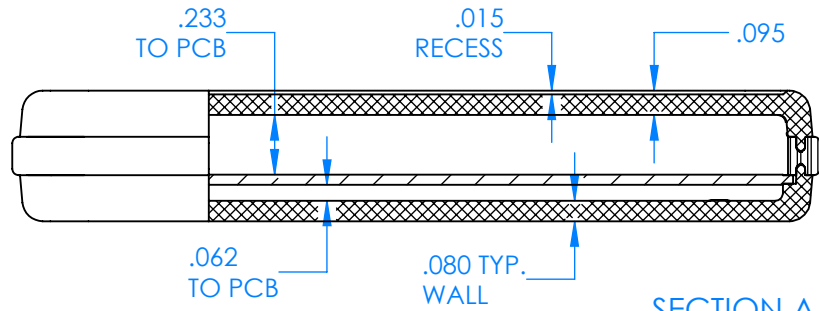

SERPAC CX60D-YY-A-ZZ

Electronic Enclosures

Enclosure color (YY)
Top-Bottom combinations available
 BK=black
 CL=clear
 TRGY=translucent gray
 TRRD=translucent red

Seal color (ZZ)
 BK=black
 BL=blue
 GM=gunmetal
 NG=neon green
 NO=neon orange
 OR=orange
 YL=yellow
 WH=white

PN	Description
5531D	(1) BW 6A Top style D
5532D	(1) BW 6A Bottom style D
5540A	(1) CX6A Series perimeter seal style A
6002	(4) #2 X 3/8" PH HD screw TORQUE 35-60 in-oz.

Wateright enclosure meets or exceeds:
IP67
NEMA 4X, 12, 13