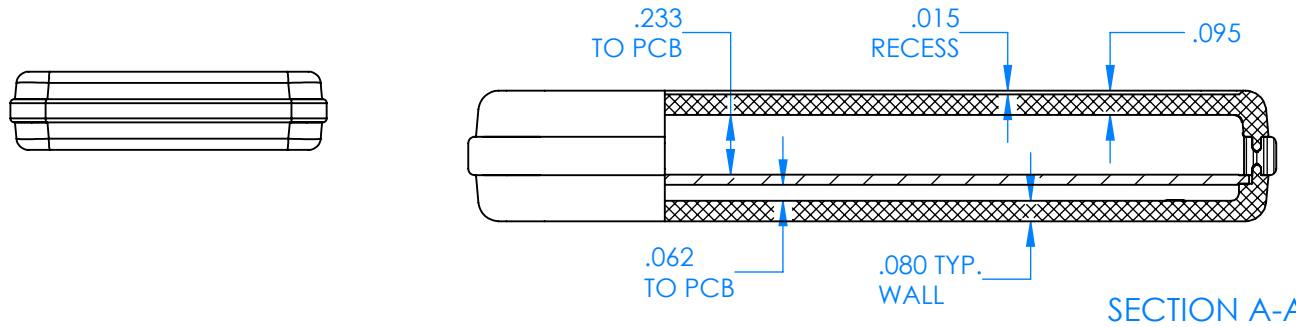

# SERPAC CX60D-YY-A-ZZ

Electronic Enclosures

**Enclosure color (YY)**  
**Top-Bottom combinations available**  
 BK=black  
 CL=clear  
 TRGY=translucent gray  
 TRRD=translucent red

**Seal color (ZZ)**  
 BK=black  
 BL=blue  
 GM=gunmetal  
 NG=neon green  
 NO=neon orange  
 OR=orange  
 YL=yellow  
 WH=white

| PN    | Description                                      |
|-------|--|
| 5531D | (1) BW 6A Top style D                            |
| 5532D | (1) BW 6A Bottom style D                         |
| 5540A | (1) CX6A Series perimeter seal style A           |
| 6002  | (4) #2 X 3/8" PH HD screw<br>TORQUE 35-60 in-oz. |