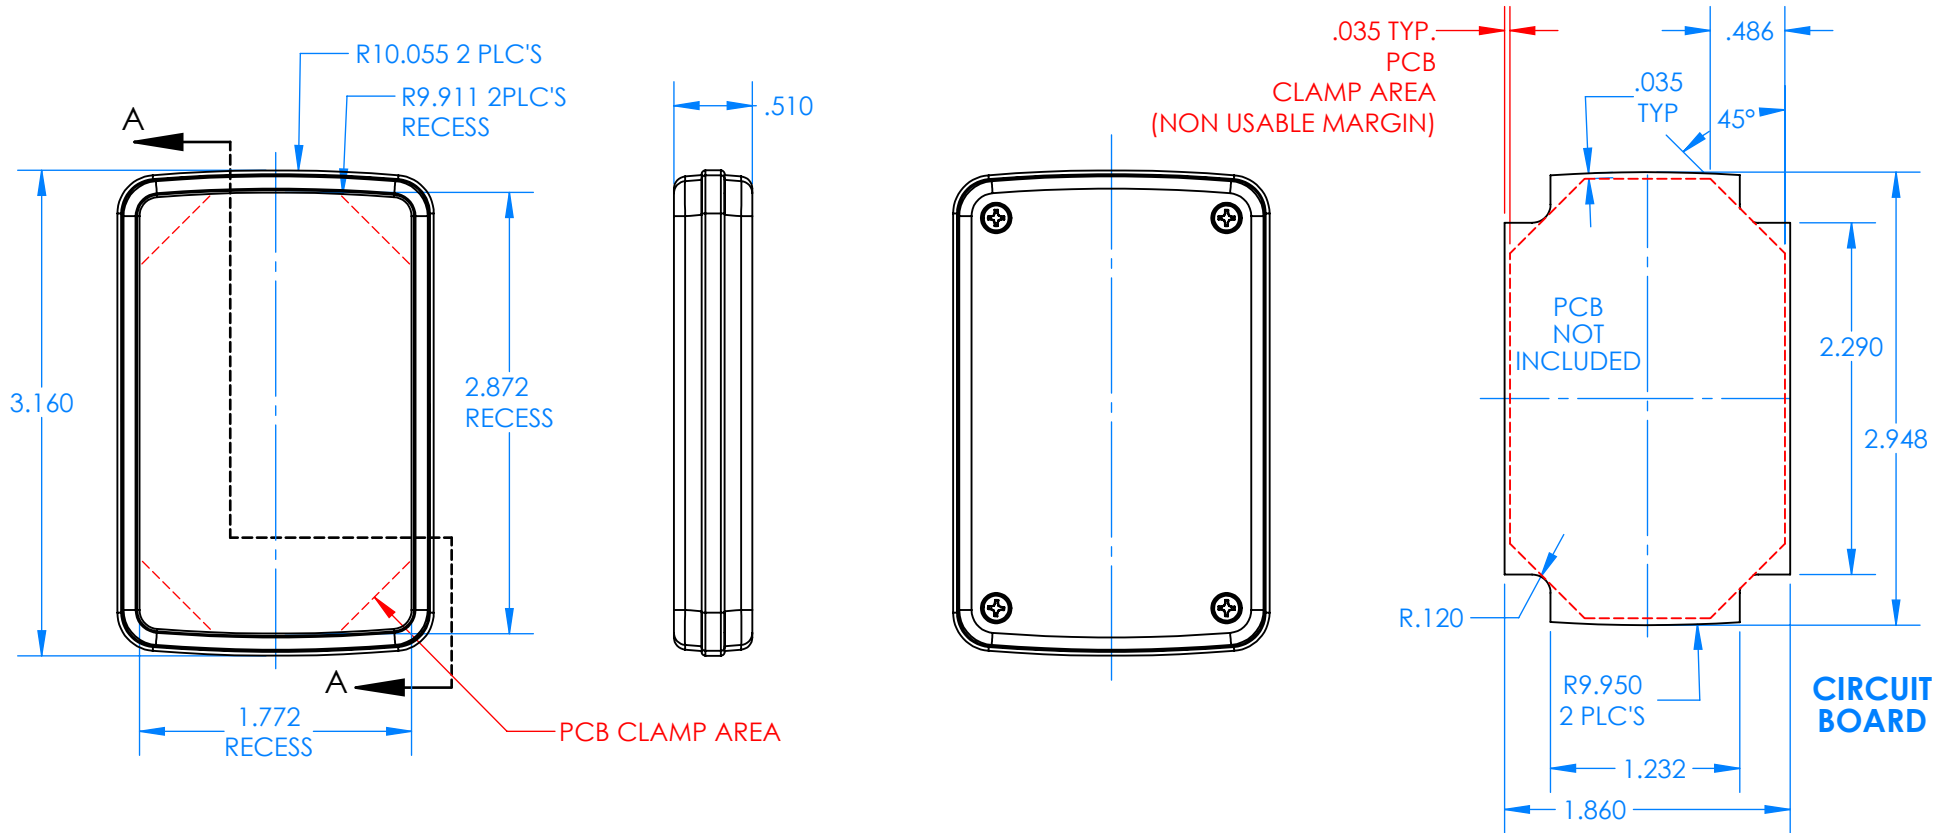

# SERPAC CX60D-YY-A-ZZ

Electronic Enclosures

**Enclosure color (YY)**  
**Top-Bottom combinations available**  
 BK=black  
 CL=clear  
 TRGY=translucent gray  
 TRRD=translucent red

**Seal color (ZZ)**  
 BK=black  
 BL=blue  
 GM=gunmetal  
 NG=neon green  
 NO=neon orange  
 OR=orange  
 YL=yellow  
 WH=white

| PN    | Description                                      |
|-------|--|
| 5531D | (1) BW 6A Top style D                            |
| 5532D | (1) BW 6A Bottom style D                         |
| 5540A | (1) CX6A Series perimeter seal style A           |
| 6002  | (4) #2 X 3/8" PH HD screw<br>TORQUE 35-60 in-oz. |

**Wateright enclosure meets or exceeds:**  
**IP67**  
**NEMA 4X, 12, 13**