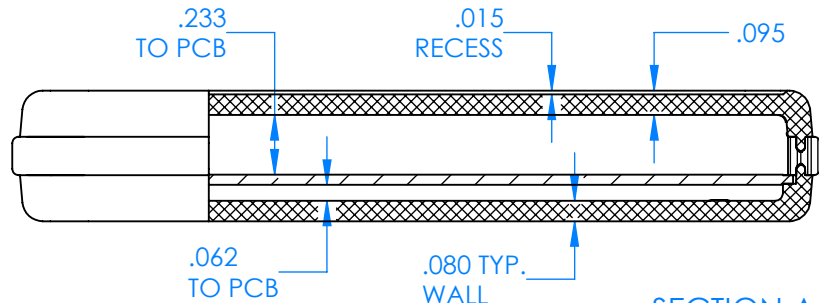

SERPAC CX60D-YY-A-ZZ

Electronic Enclosures

Enclosure color (YY)
Top-Bottom combinations available
 BK=black
 CL=clear
 TRGY=translucent gray
 TRRD=translucent red

Seal color (ZZ)
 BK=black
 BL=blue
 GM=gunmetal
 NG=neon green
 NO=neon orange
 OR=orange
 YL=yellow
 WH=white

PN	Description
5531D	(1) BW 6A Top style D
5532D	(1) BW 6A Bottom style D
5540A	(1) CX6A Series perimeter seal style A
6002	(4) #2 X 3/8" PH HD screw TORQUE 35-60 in-oz.

Wateright enclosure meets or exceeds:
IP67
NEMA 4X, 12, 13