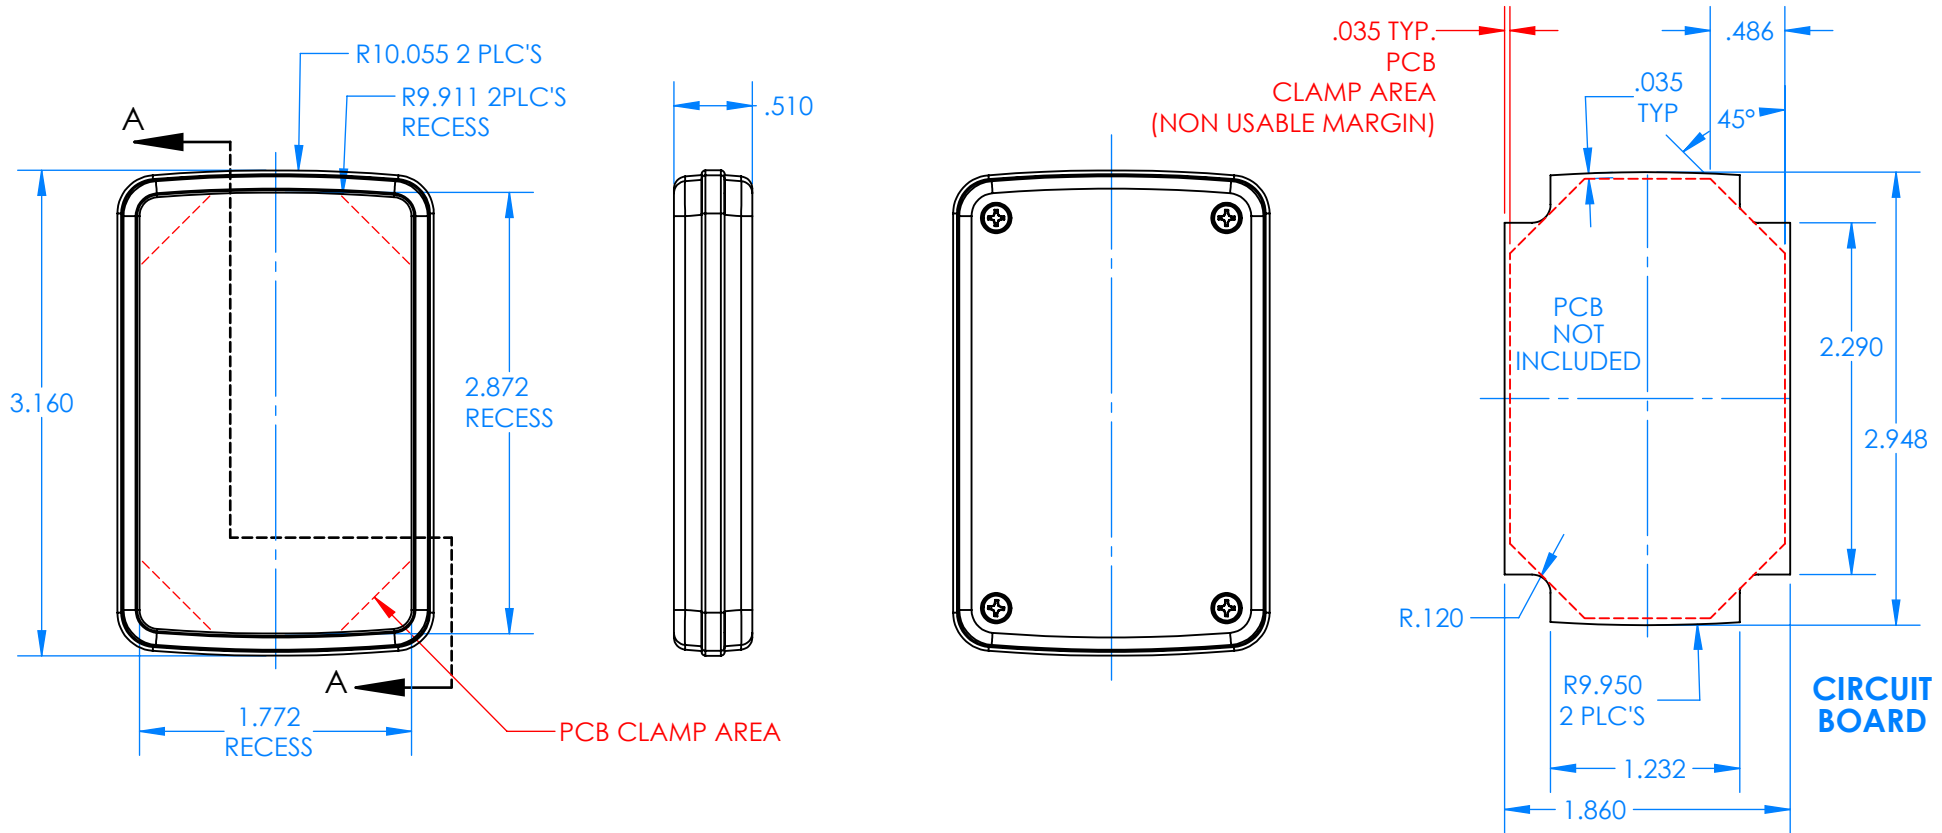

SERPAC CX60D-YY-A-ZZ

Electronic Enclosures

Enclosure color (YY)
Top-Bottom combinations available
 BK=black
 CL=clear
 TRGY=translucent gray
 TRRD=translucent red

Seal color (ZZ)
 BK=black
 BL=blue
 GM=gunmetal
 NG=neon green
 NO=neon orange
 OR=orange
 YL=yellow
 WH=white

PN	Description
5531D	(1) BW 6A Top style D
5532D	(1) BW 6A Bottom style D
5540A	(1) CX6A Series perimeter seal style A
6002	(4) #2 X 3/8" PH HD screw TORQUE 35-60 in-oz.

Wateright enclosure meets or exceeds:
IP67
NEMA 4X, 12, 13