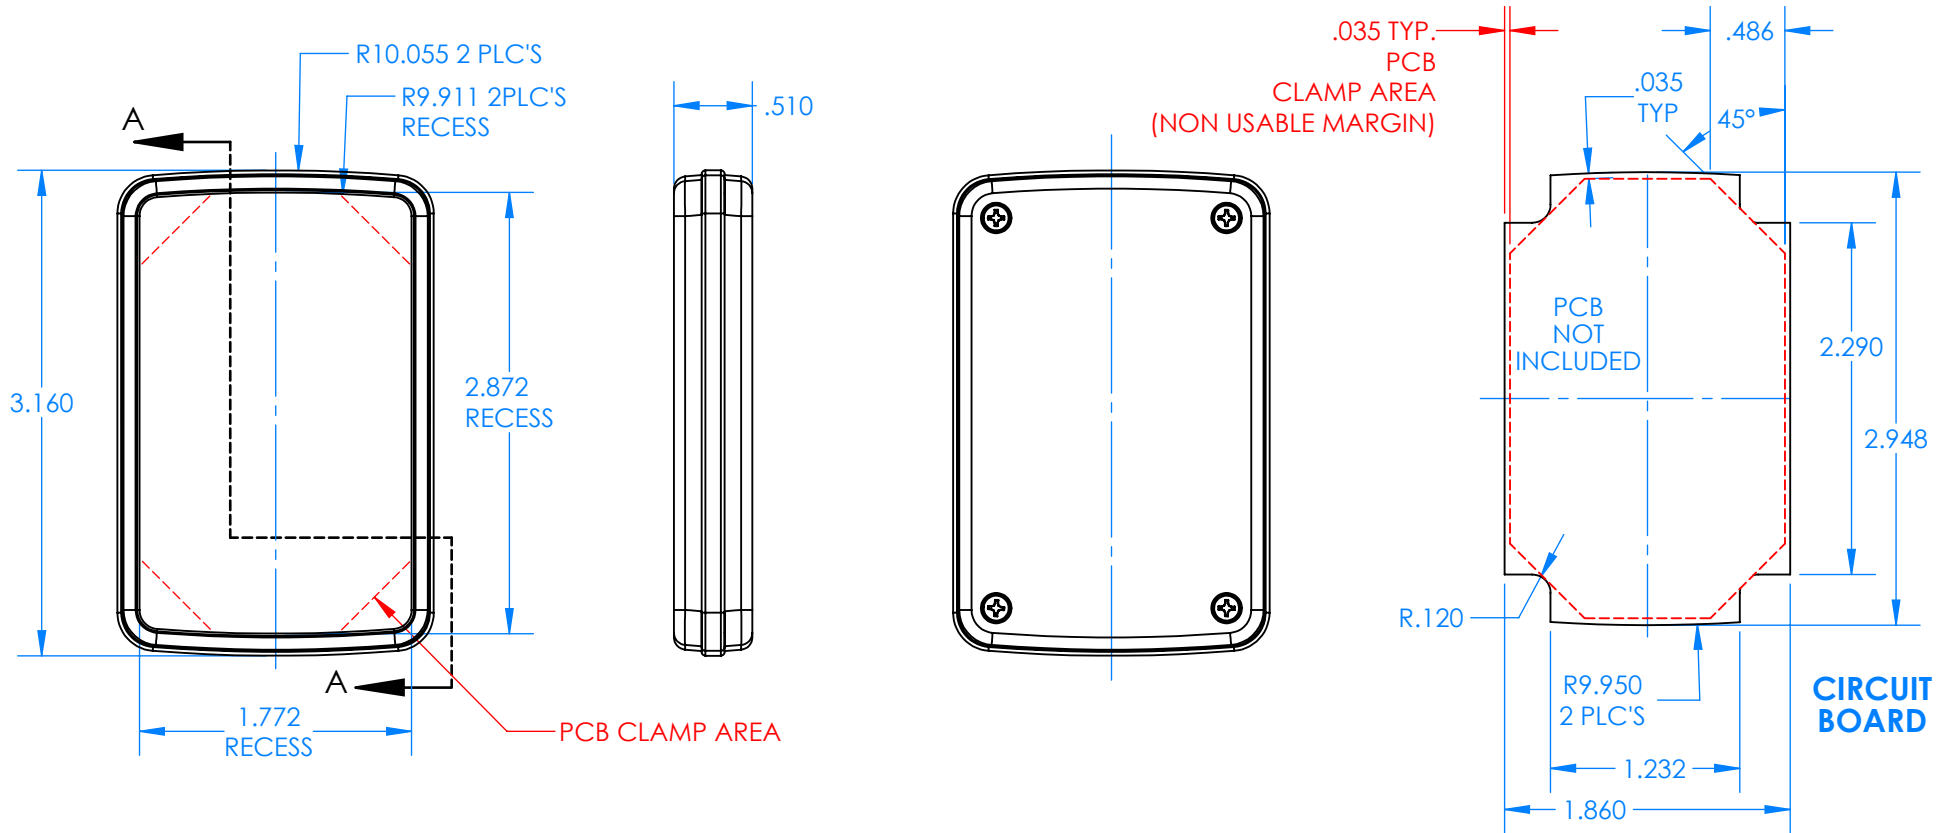

SERPAC CX60D-YY-A-ZZ

Electronic Enclosures

Enclosure color (YY)
Top-Bottom combinations available
 BK=black
 CL=clear
 TRGY=translucent gray
 TRRD=translucent red

Seal color (ZZ)
 BK=black
 BL=blue
 GM=gunmetal
 NG=neon green
 NO=neon orange
 OR=orange
 YL=yellow
 WH=white

PN	Description
5531D	(1) BW 6A Top style D
5532D	(1) BW 6A Bottom style D
5540A	(1) CX6A Series perimeter seal style A
6002	(4) #2 X 3/8" PH HD screw TORQUE 35-60 in-oz.

Watertight enclosure meets or exceeds:
IP67
NEMA 4X, 12, 13