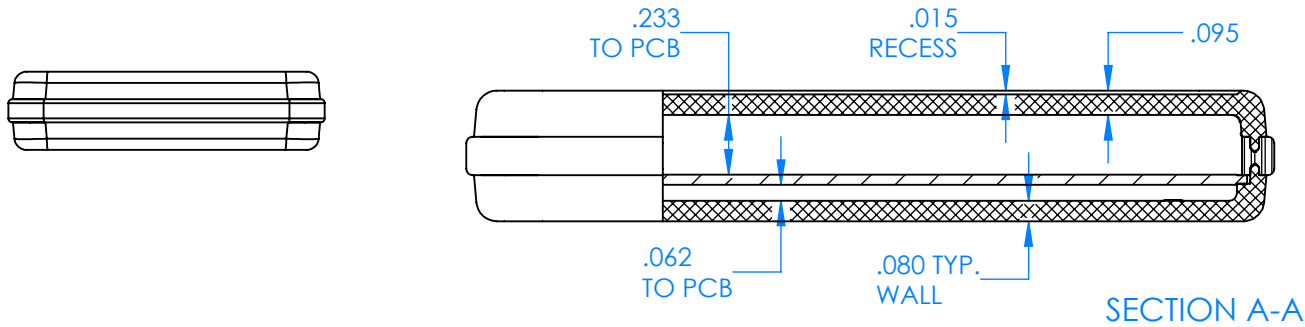

SERPAC CX60D-YY-A-ZZ

Electronic Enclosures

Enclosure color (YY)
Top-Bottom combinations available
 BK=black
 CL=clear
 TRGY=translucent gray
 TRRD=translucent red

Seal color (ZZ)
 BK=black
 BL=blue
 GM=gunmetal
 NG=neon green
 NO=neon orange
 OR=orange
 YL=yellow
 WH=white

PN	Description
5531D	(1) BW 6A Top style D
5532D	(1) BW 6A Bottom style D
5540A	(1) CX6A Series perimeter seal style A
6002	(4) #2 X 3/8" PH HD screw TORQUE 35-60 in-oz.

Watertight enclosure meets or exceeds:
IP67
NEMA 4X, 12, 13