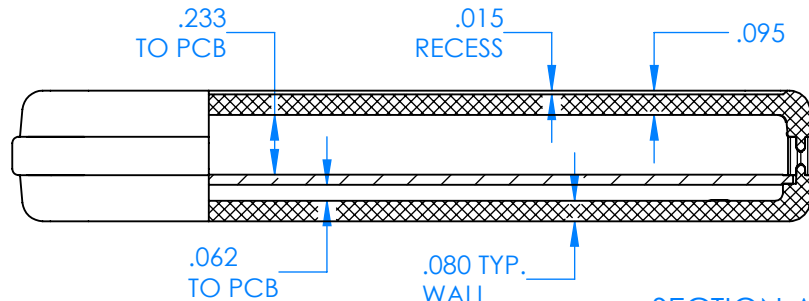

### Enclosure color (YY)

#### Top-Bottom combinations available

- BK=black
- CL=clear
- TRGY=translucent gray
- TRRD=translucent red

### Seal color (ZZ)

- BK=black
- BL=blue
- GM=gunmetal
- NG=neon green
- NO=neon orange
- OR=orange
- YL=yellow
- WH=white

PN	Description
5531D	(1) BW 6A Top style D
5532D	(1) BW 6A Bottom style D
5540A	(1) CX6A Series perimeter seal style A
6002	(4) #2 X 3/8" PH HD screw TORQUE 35-60 in-oz.