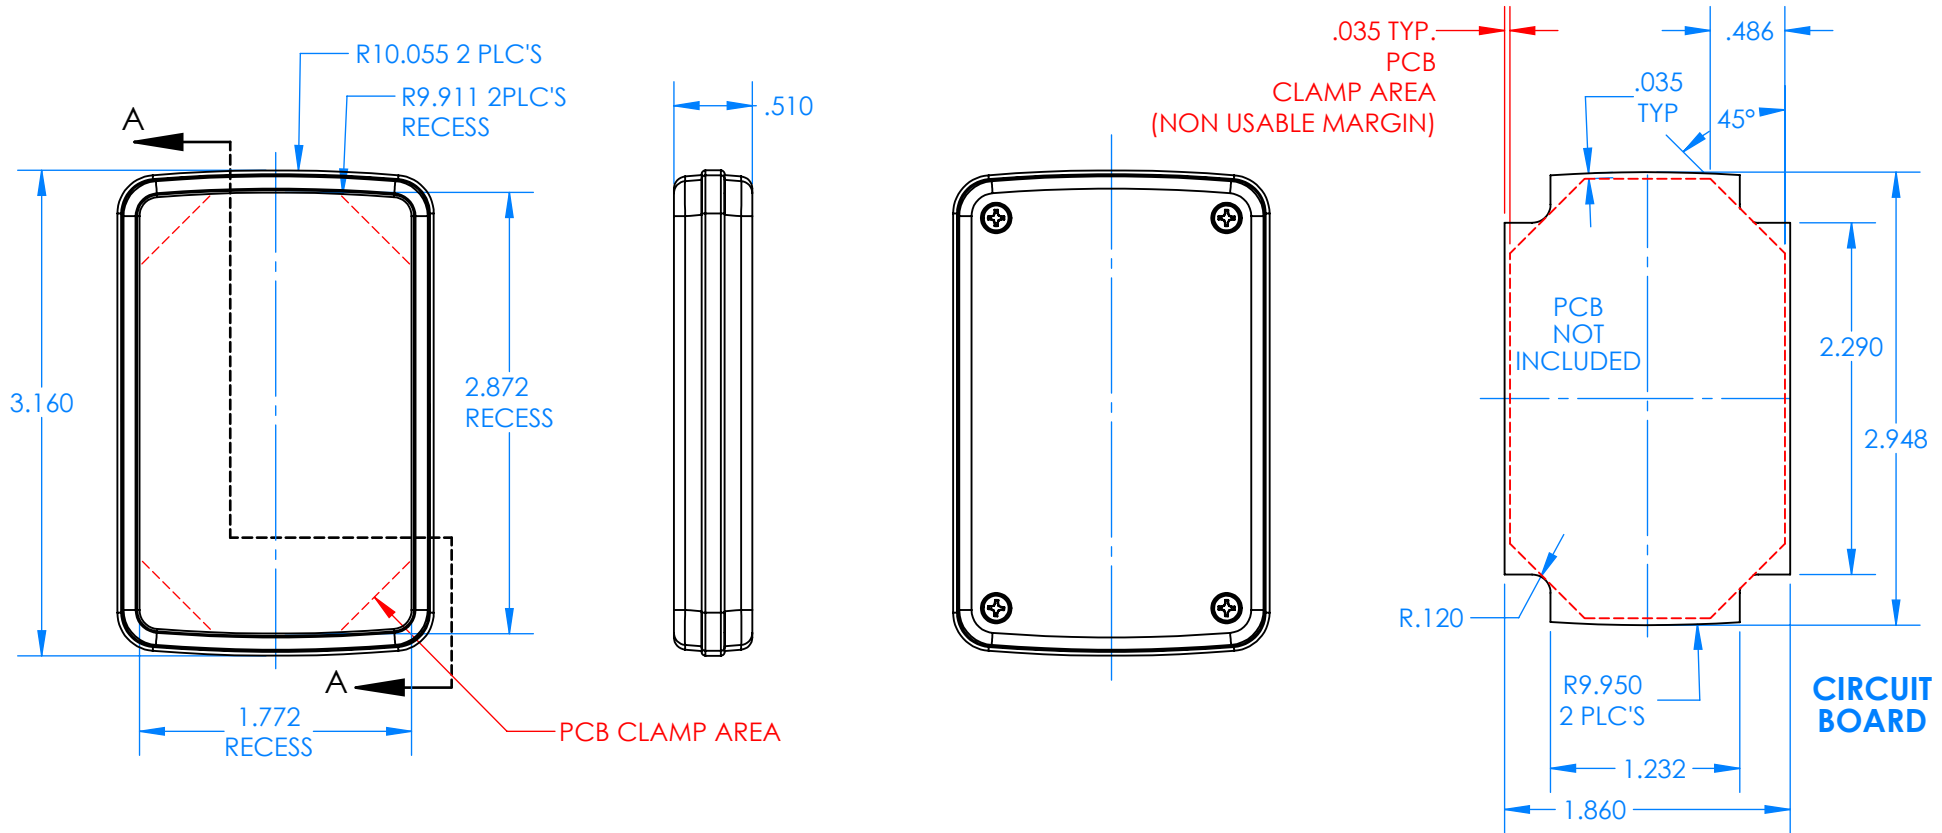

### Enclosure color (YY)

#### Top-Bottom combinations available

- BK=black
- CL=clear
- TRGY=translucent gray
- TRRD=translucent red

### Seal color (ZZ)

- BK=black
- BL=blue
- GM=gunmetal
- NG=neon green
- NO=neon orange
- OR=orange
- YL=yellow
- WH=white

PN	Description
5531D	(1) BW 6A Top style D
5532D	(1) BW 6A Bottom style D
5540A	(1) CX6A Series perimeter seal style A
6002	(4) #2 X 3/8" PH HD screw TORQUE 35-60 in-oz.