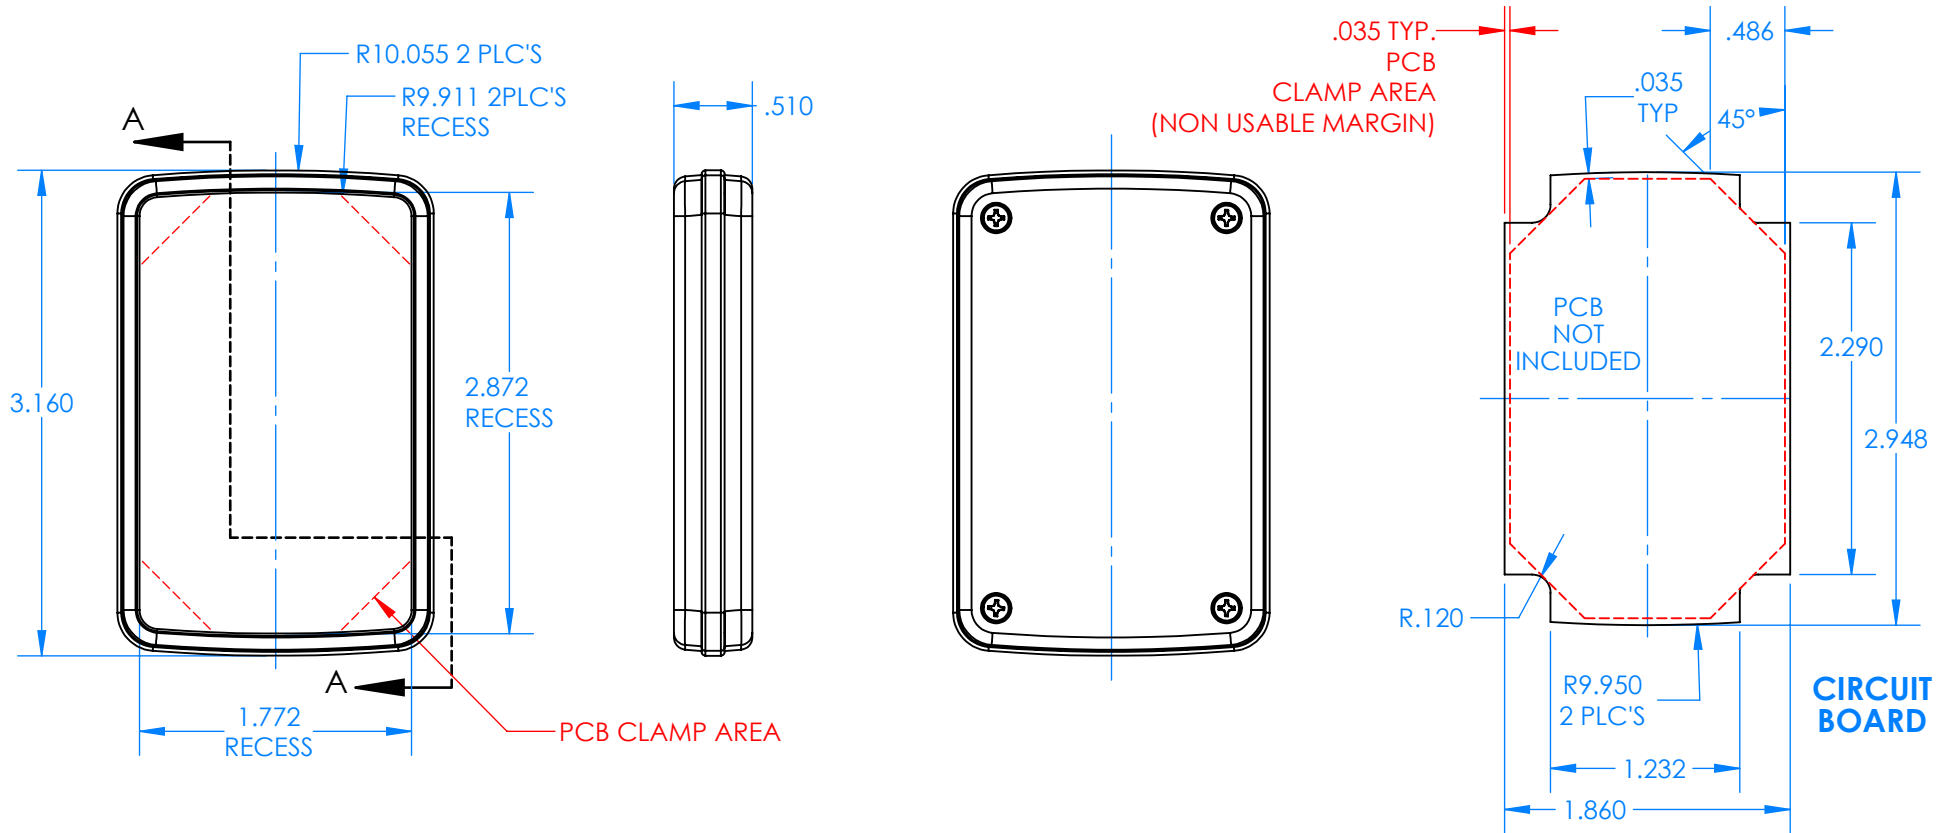

SERPAC CX60D-YY-A-ZZ

Electronic Enclosures

- Enclosure color (YY)**
- Top-Bottom combinations available**
- BK=black
 - CL=clear
 - TRGY=translucent gray
 - TRRD=translucent red
- 
- Seal color (ZZ)**
- BK=black
 - BL=blue
 - GM=gunmetal
 - NG=neon green
 - NO=neon orange
 - OR=orange
 - YL=yellow
 - WH=white
- 

PN	Description
5531D	(1) BW 6A Top style D
5532D	(1) BW 6A Bottom style D
5540A	(1) CX6A Series perimeter seal style A
6002	(4) #2 X 3/8" PH HD screw TORQUE 35-60 in-oz.

Wateright enclosure meets or exceeds:
IP67
NEMA 4X, 12, 13