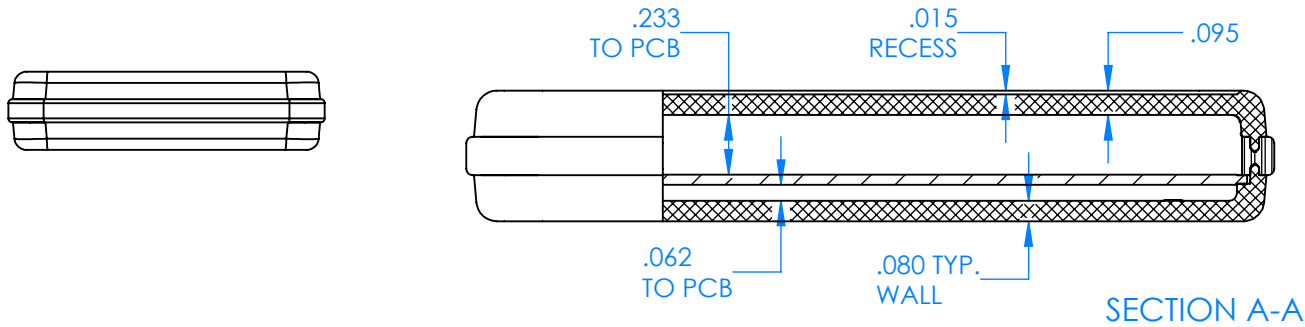

SERPAC CX60D-YY-A-ZZ

Electronic Enclosures

- Enclosure color (YY)**
- Top-Bottom combinations available**
- BK=black
 - CL=clear
 - TRGY=translucent gray
 - TRRD=translucent red
- 
- Seal color (ZZ)**
- BK=black
 - BL=blue
 - GM=gunmetal
 - NG=neon green
 - NO=neon orange
 - OR=orange
 - YL=yellow
 - WH=white
- 

PN	Description
5531D	(1) BW 6A Top style D
5532D	(1) BW 6A Bottom style D
5540A	(1) CX6A Series perimeter seal style A
6002	(4) #2 X 3/8" PH HD screw TORQUE 35-60 in-oz.

Wateright enclosure meets or exceeds:
IP67
NEMA 4X, 12, 13