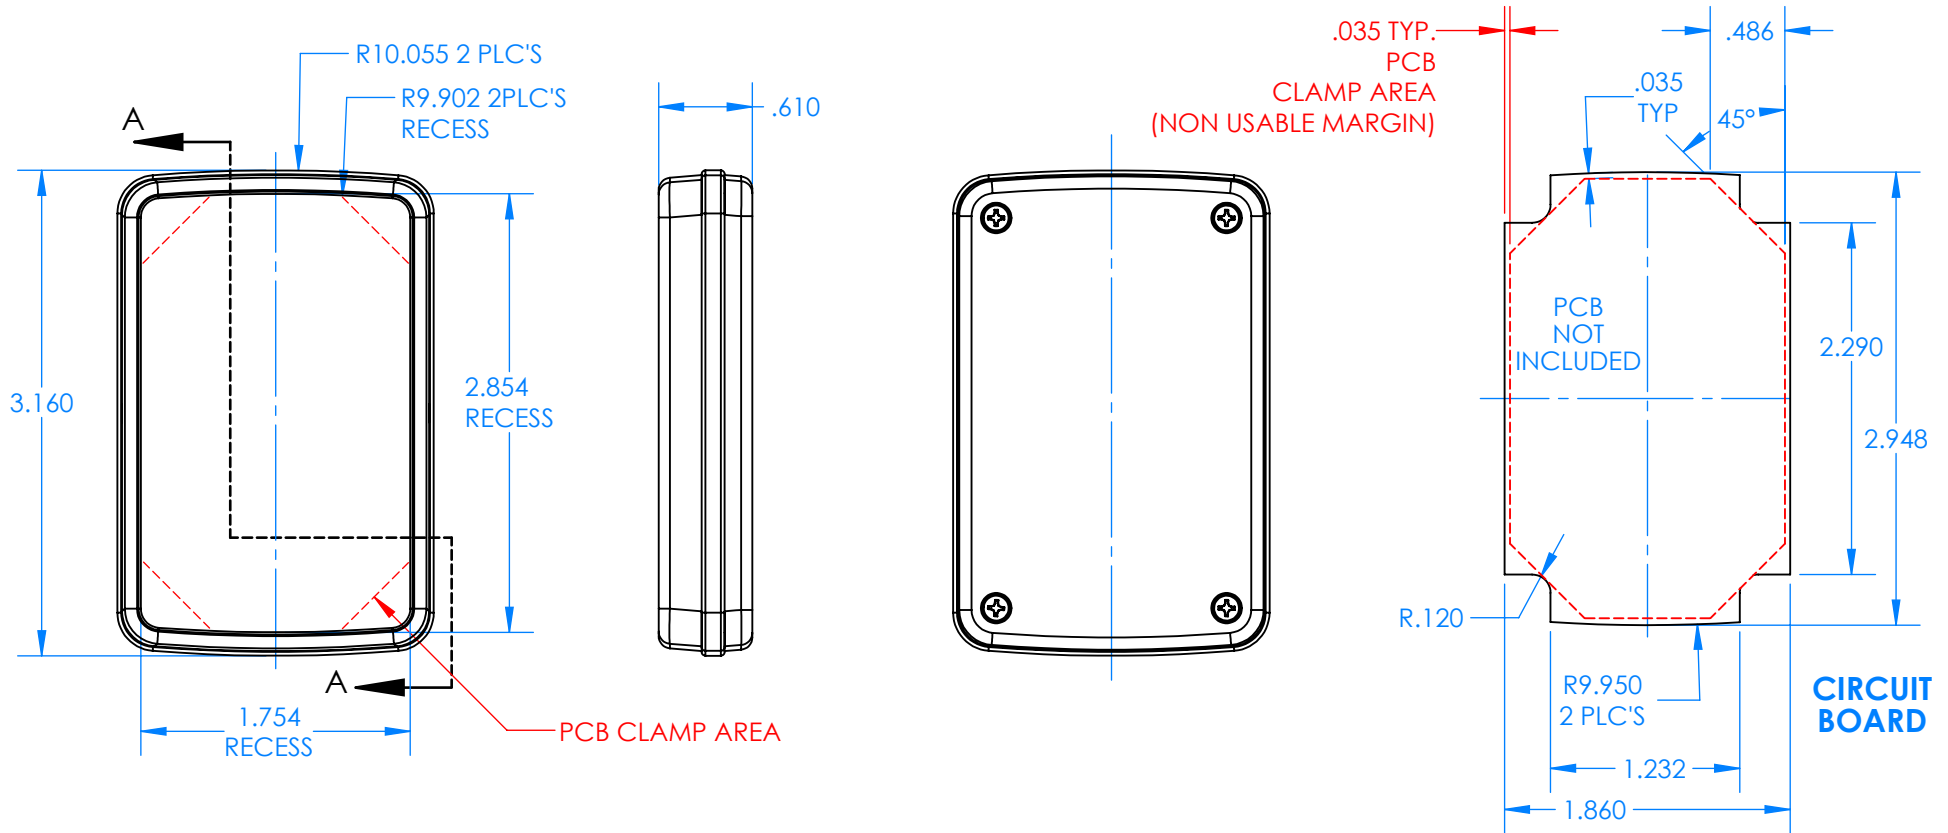

# SERPAC CX61D-YY-A-ZZ

Electronic Enclosures

**Enclosure color (YY)**  
**Top-Bottom combinations available**  
 BK=black  
 CL=clear  
 TRGY=translucent gray  
 TRRD=translucent red

**Seal color (ZZ)**  
 BK=black  
 BL=blue  
 GM=gunmetal  
 NG=neon green  
 NO=neon orange  
 OR=orange  
 YL=yellow  
 WH=white

PN	Description
5533D	(1) BW 6B Top style D
5532D	(1) BW 6A Bottom style D
5540A	(1) CX6A Series perimeter seal style A
6002	(4) #2 X 3/8" PH HD screw TORQUE 35-60 in-oz.

**Wateright enclosure mees or exceeds:**  
**IP67**  
**NEMA 4X, 12, 13**