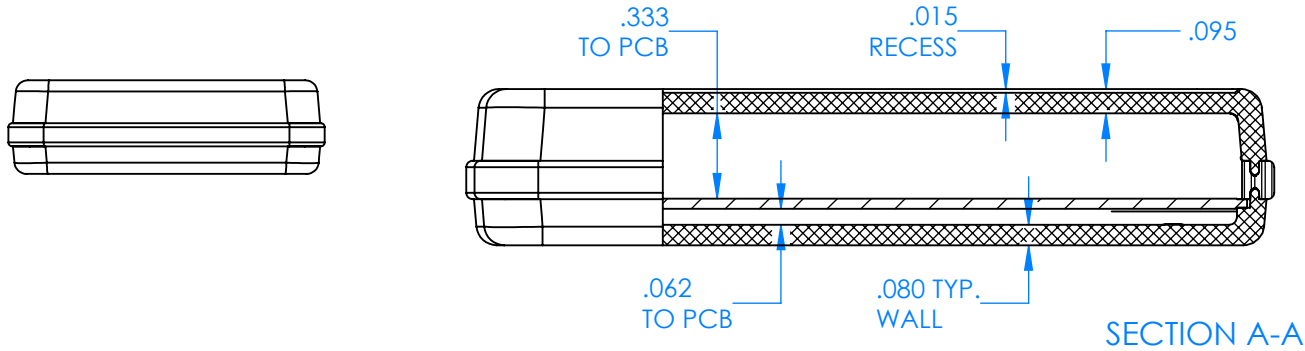

# SERPAC CX61D-YY-A-ZZ

Electronic Enclosures

**Enclosure color (YY)**  
**Top-Bottom combinations available**  
 BK=black  
 CL=clear  
 TRGY=translucent gray  
 TRRD=translucent red

**Seal color (ZZ)**  
 BK=black  
 BL=blue  
 GM=gunmetal  
 NG=neon green  
 NO=neon orange  
 OR=orange  
 YL=yellow  
 WH=white

PN	Description
5533D	(1) BW 6B Top style D
5532D	(1) BW 6A Bottom style D
5540A	(1) CX6A Series perimeter seal style A
6002	(4) #2 X 3/8" PH HD screw TORQUE 35-60 in-oz.

**Wateright enclosure mees or exceeds:**  
**IP67**  
**NEMA 4X, 12, 13**