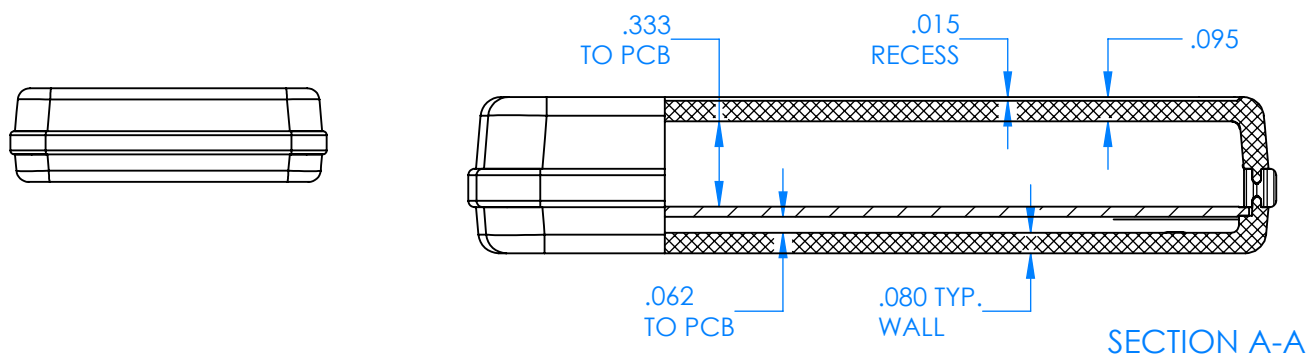

# SERPAC CX61D-YY-A-ZZ

Electronic Enclosures

**Enclosure color (YY)**  
**Top-Bottom combinations available**  
 BK=black  
 CL=clear  
 TRGY=translucent gray  
 TRRD=translucent red

**Seal color (ZZ)**  
 BK=black  
 BL=blue  
 GM=gunmetal  
 NG=neon green  
 NO=neon orange  
 OR=orange  
 YL=yellow  
 WH=white

PN	Description
5533D	(1) BW 6B Top style D
5532D	(1) BW 6A Bottom style D
5540A	(1) CX6A Series perimeter seal style A
6002	(4) #2 X 3/8" PH HD screw TORQUE 35-60 in-oz.

**Wateright enclosure meets or exceeds:**  
**IP67**  
**NEMA 4X, 12, 13**