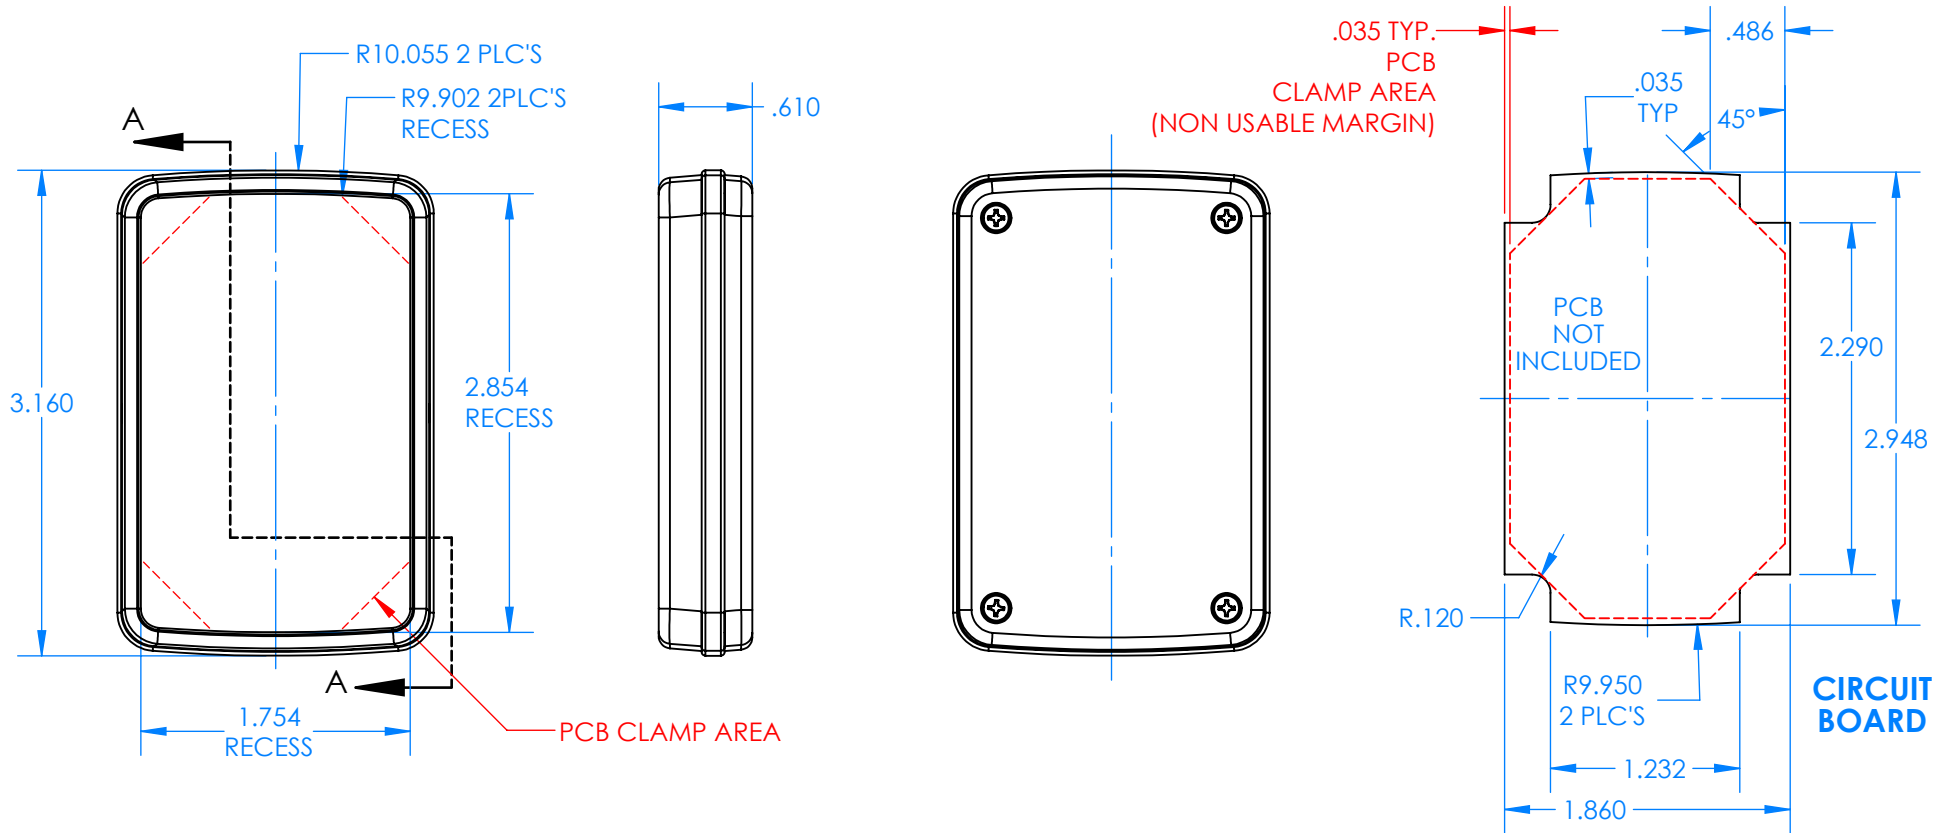

# SERPAC CX61D-YY-A-ZZ

Electronic Enclosures

**Enclosure color (YY)**  
**Top-Bottom combinations available**  
 BK=black  
 CL=clear  
 TRGY=translucent gray  
 TRRD=translucent red

**Seal color (ZZ)**  
 BK=black  
 BL=blue  
 GM=gunmetal  
 NG=neon green  
 NO=neon orange  
 OR=orange  
 YL=yellow  
 WH=white

PN	Description
5533D	(1) BW 6B Top style D
5532D	(1) BW 6A Bottom style D
5540A	(1) CX6A Series perimeter seal style A
6002	(4) #2 X 3/8" PH HD screw TORQUE 35-60 in-oz.

**Wateright enclosure meets or exceeds:**  
**IP67**  
**NEMA 4X, 12, 13**