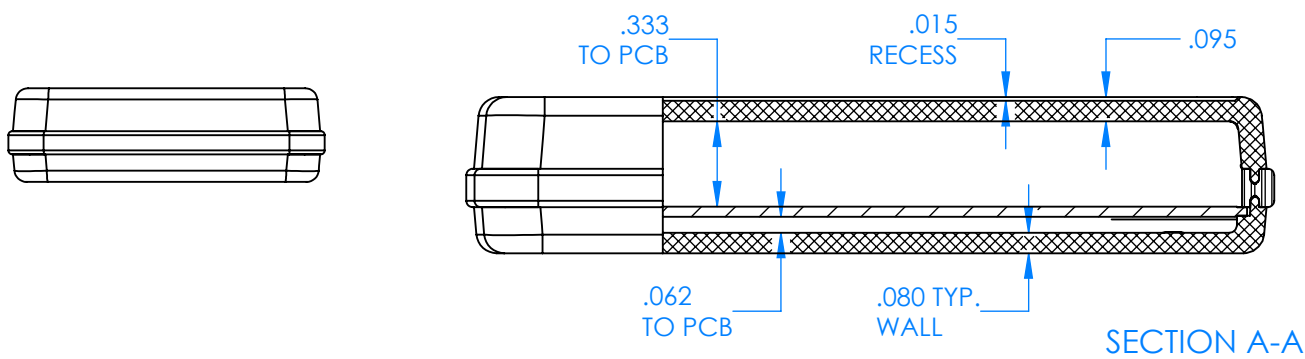

SERPAC CX61D-YY-A-ZZ

Electronic Enclosures

Enclosure color (YY)
Top-Bottom combinations available
 BK=black
 CL=clear
 TRGY=translucent gray
 TRRD=translucent red

Seal color (ZZ)
 BK=black
 BL=blue
 GM=gunmetal
 NG=neon green
 NO=neon orange
 OR=orange
 YL=yellow
 WH=white

PN	Description
5533D	(1) BW 6B Top style D
5532D	(1) BW 6A Bottom style D
5540A	(1) CX6A Series perimeter seal style A
6002	(4) #2 X 3/8" PH HD screw TORQUE 35-60 in-oz.

Wateright enclosure mees or exceeds:
IP67
NEMA 4X, 12, 13