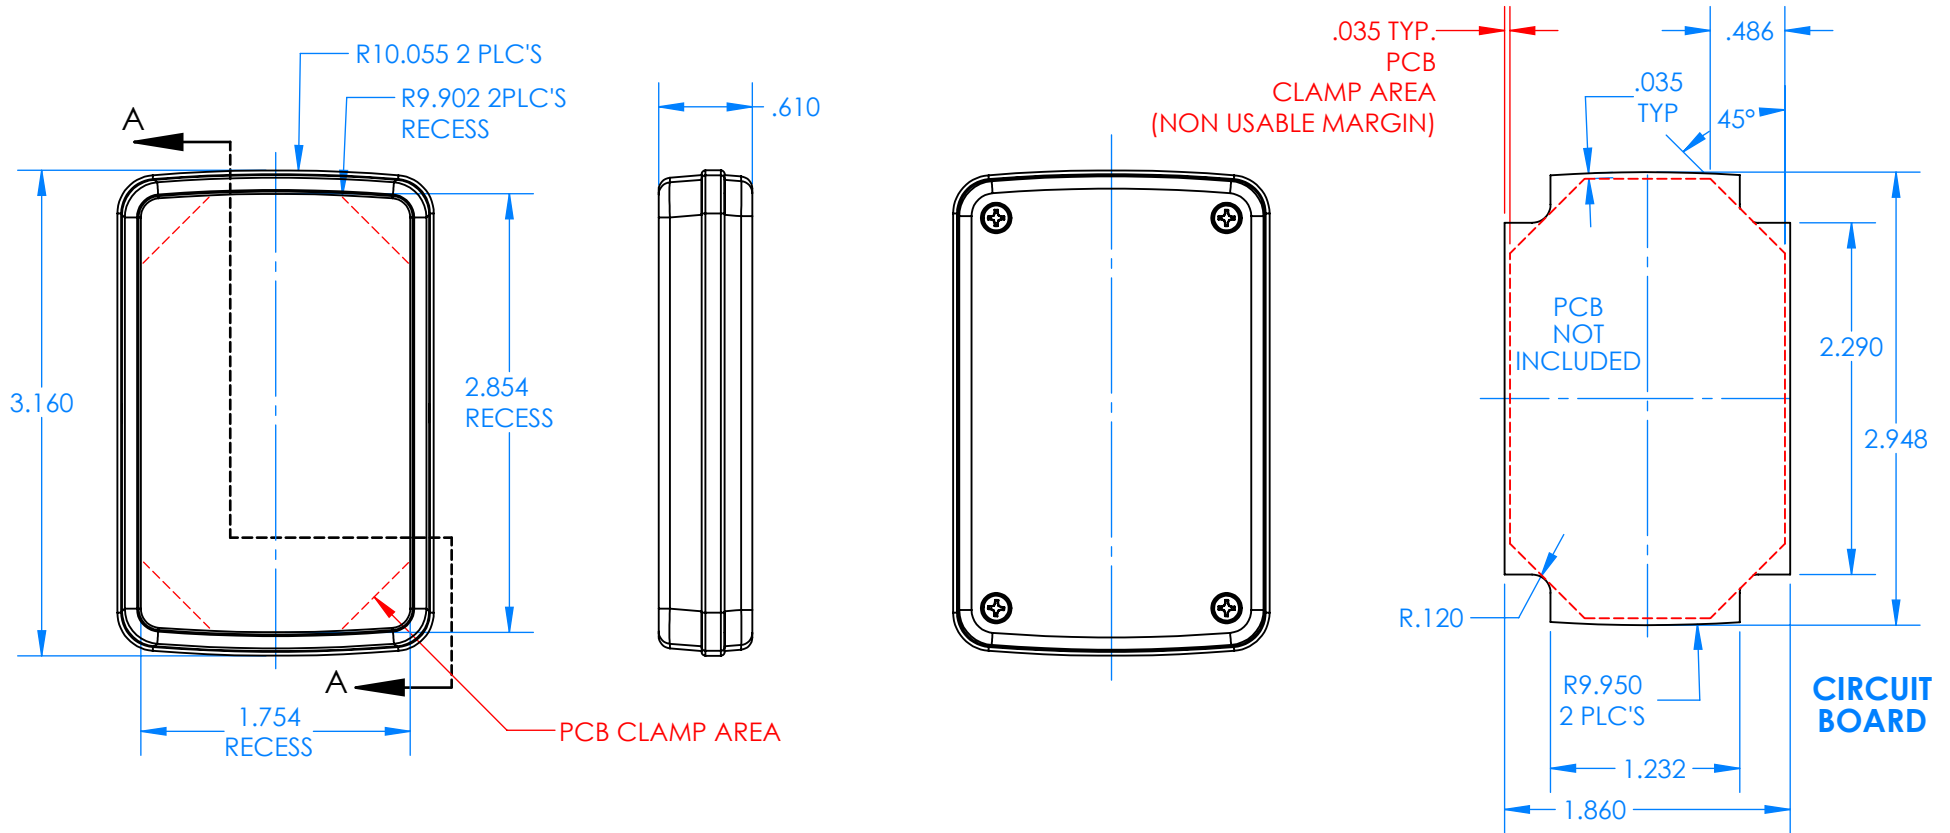

SERPAC CX61D-YY-A-ZZ

Electronic Enclosures

Enclosure color (YY)
Top-Bottom combinations available
 BK=black
 CL=clear
 TRGY=translucent gray
 TRRD=translucent red

Seal color (ZZ)
 BK=black
 BL=blue
 GM=gunmetal
 NG=neon green
 NO=neon orange
 OR=orange
 YL=yellow
 WH=white

PN	Description
5533D	(1) BW 6B Top style D
5532D	(1) BW 6A Bottom style D
5540A	(1) CX6A Series perimeter seal style A
6002	(4) #2 X 3/8" PH HD screw TORQUE 35-60 in-oz.

Wateright enclosure mees or exceeds:
IP67
NEMA 4X, 12, 13